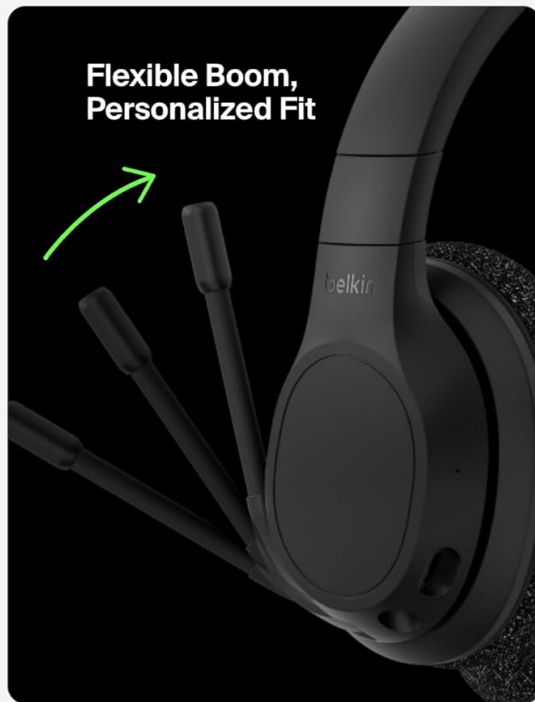

Microphone Usage

The integrated boom microphone provides clear voice capture for calls and gaming. It features a convenient flip-to-mute function:

- To **mute** the microphone, flip the boom arm upwards.
- To **unmute** the microphone, flip the boom arm downwards.

The flexible boom microphone offers personalized fit and a 70-degree range for clear voice capture.

Flexible Mic, Clear Voice

Stay clear and comfortable with a durable, adjustable mic built for precise voice capture.