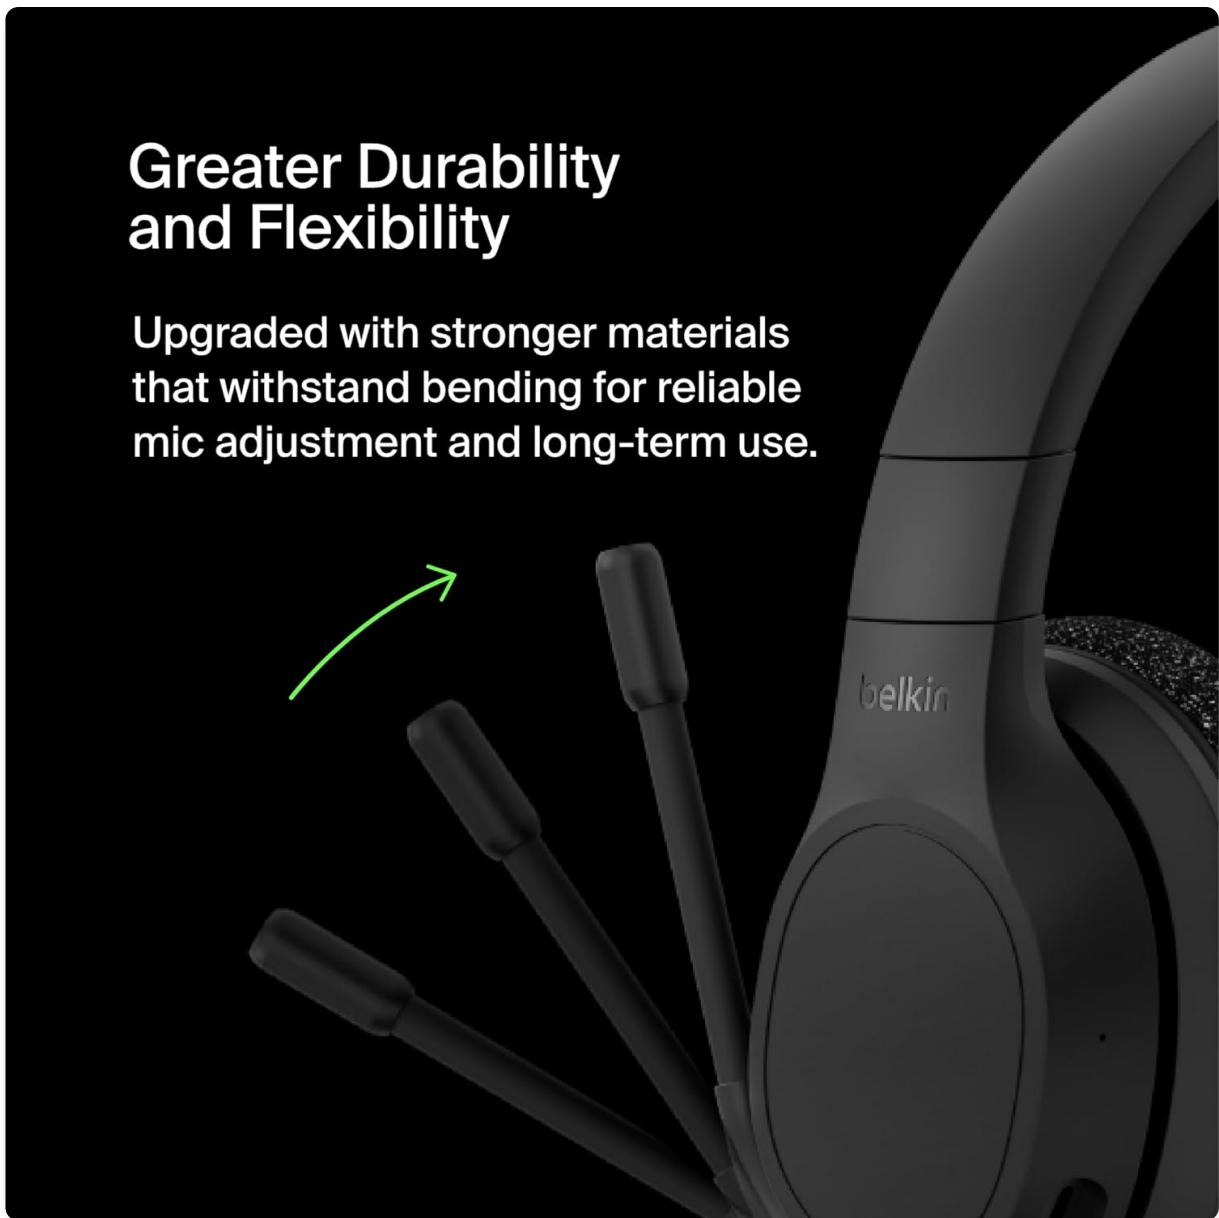

Greater Durability and Flexibility

Upgraded with stronger materials
that withstand bending for reliable
mic adjustment and long-term use.

Belkin provides a standard 2-year coverage for this product.

Customer Support

For technical support, warranty claims, or additional information, please visit the official Belkin support website or contact their customer service. You can find contact details and FAQs on the [Belkin Support Page](#).