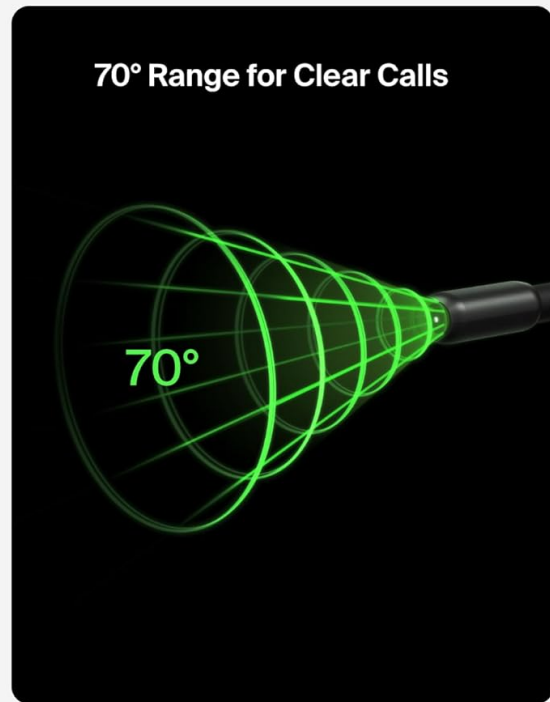

The flexible boom microphone offers personalized fit and a 70-degree range for clear voice capture.

Flexible Mic, Clear Voice

Stay clear and comfortable with a durable, adjustable mic built for precise voice capture.