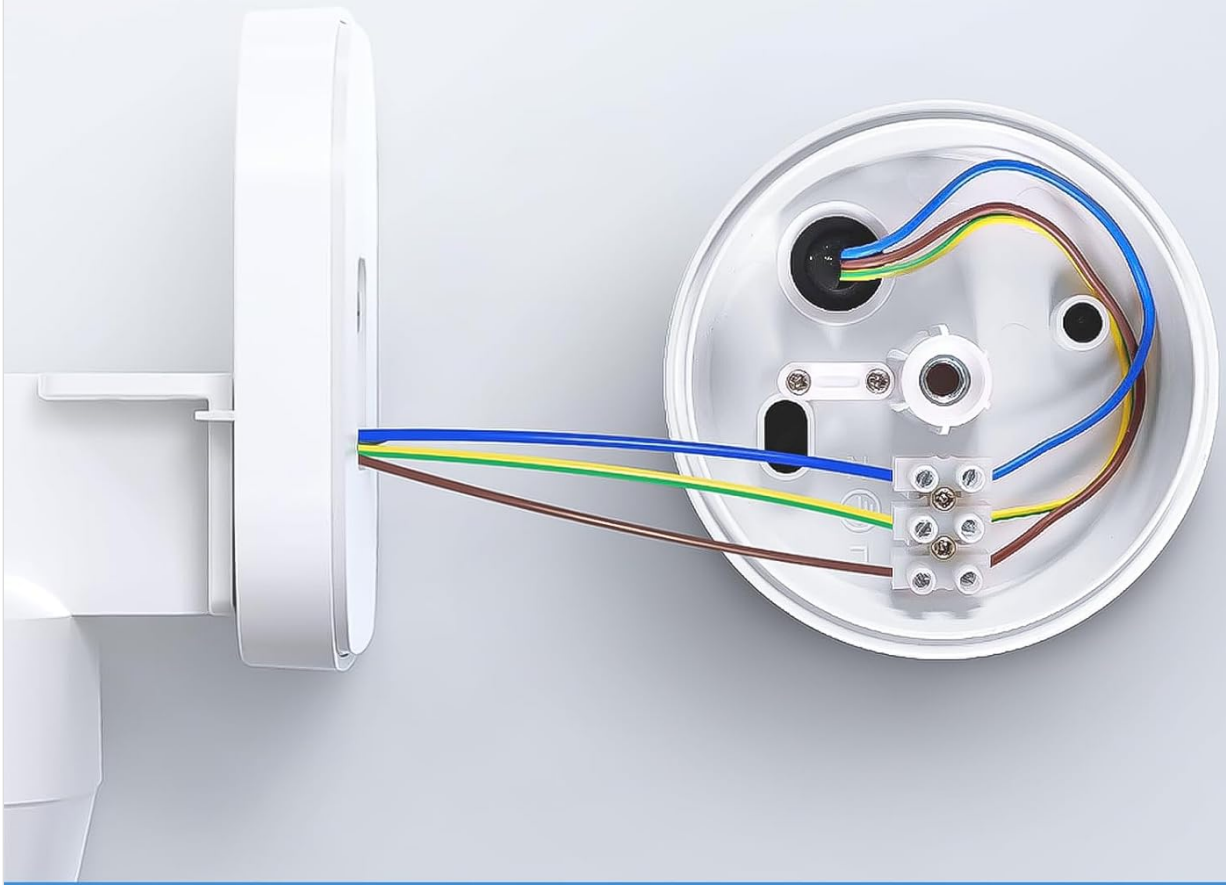

Installation câblée

Avant le câblage, l'alimentation
doit être coupée !

Image: Detailed view of the wired installation process, showing the junction box and electrical connections.

Before wiring, the power supply must be cut!

1. **3. Mount the Camera:** Secure the mounting base to the wall or ceiling using appropriate screws and anchors. Attach the AOSU Floodlight Cam Pro to the mounting base.