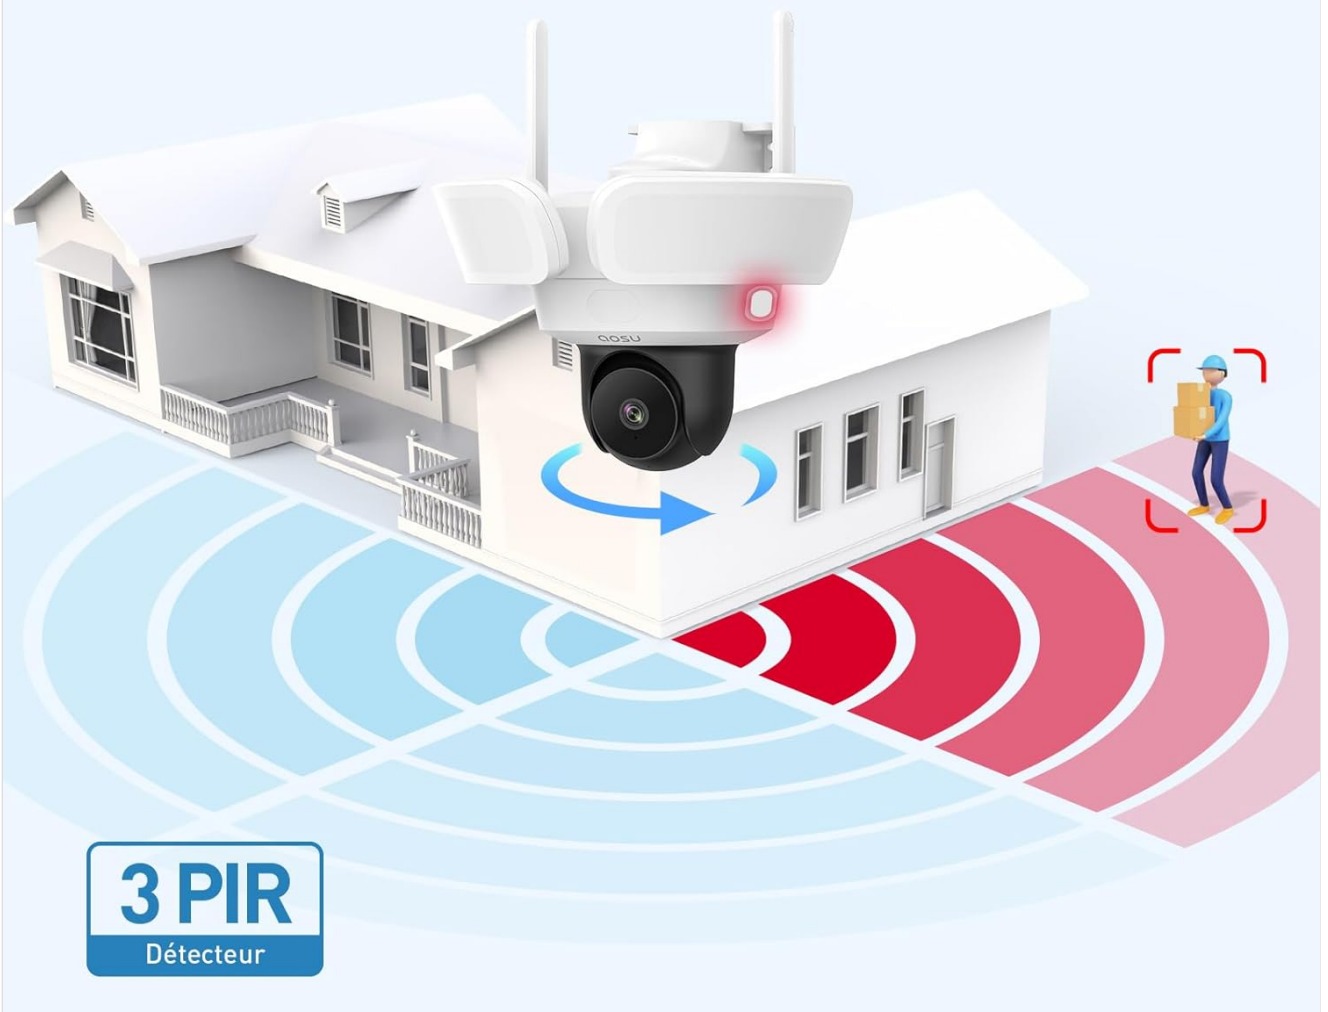

- **Night Vision:** The camera provides clear night vision, enhanced by the floodlights for color night vision.

Sécurité hors de vue

270° Sans angles morts

Image: A high-resolution image of a car in a driveway, with an inset showing a magnified view of a license plate, demonstrating the

3K UHD clarity.

- **Voice Control:** Compatible with Amazon Alexa and Google Assistant for smart home integration.

Image: A smart display showing the camera's live feed, with "Works with Alexa" and "Ok Google" logos, indicating voice control compatibility.

Using the AOSU App

The intuitive AOSU app allows for easy control and management of your camera. Features include:

- Viewing live feed and recorded footage.
- Receiving instant alerts for detected motion.
- Customizing detection settings and activity zones.
- Managing storage options (local and cloud).
- Accessing event history and downloading videos.