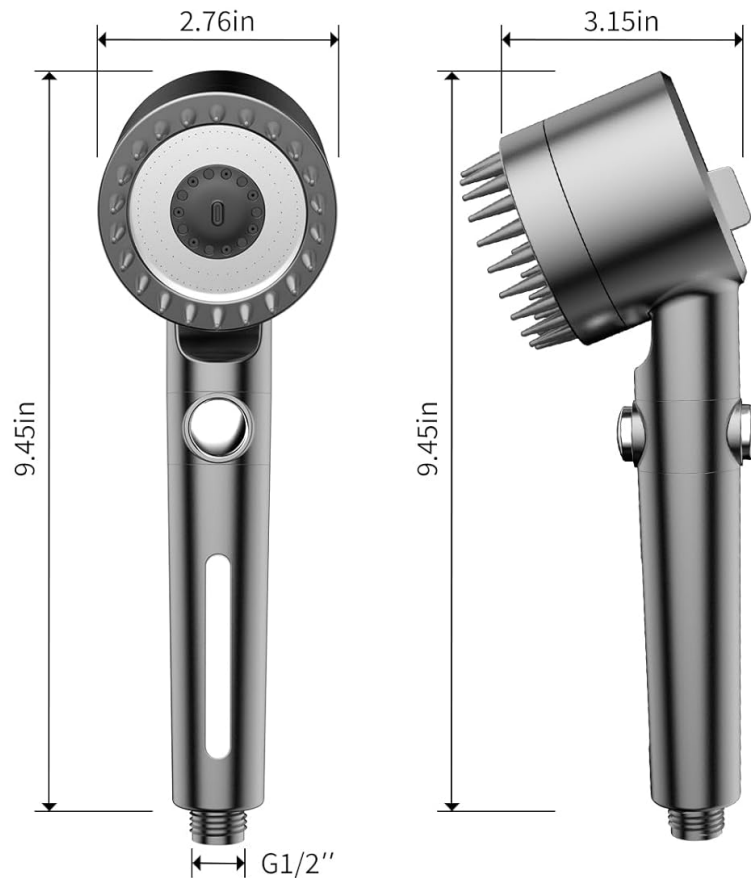

Image: Visual guide for connecting the shower head, hose, and bracket.

Image: The angle-adjustable bracket, demonstrating its 360-degree rotation capability for flexible positioning.

## DIMENSIONS

Premium ABS  
Material

Lightweight

Standard G1/2 inch  
Thread

Image: A close-up view of the ON/OFF pause button located on the shower head handle.

### Pressure Adjustment:

The shower head includes a pressure control function, allowing you to adjust the water intensity to your preference, ensuring a consistent experience regardless of local water pressure variations.