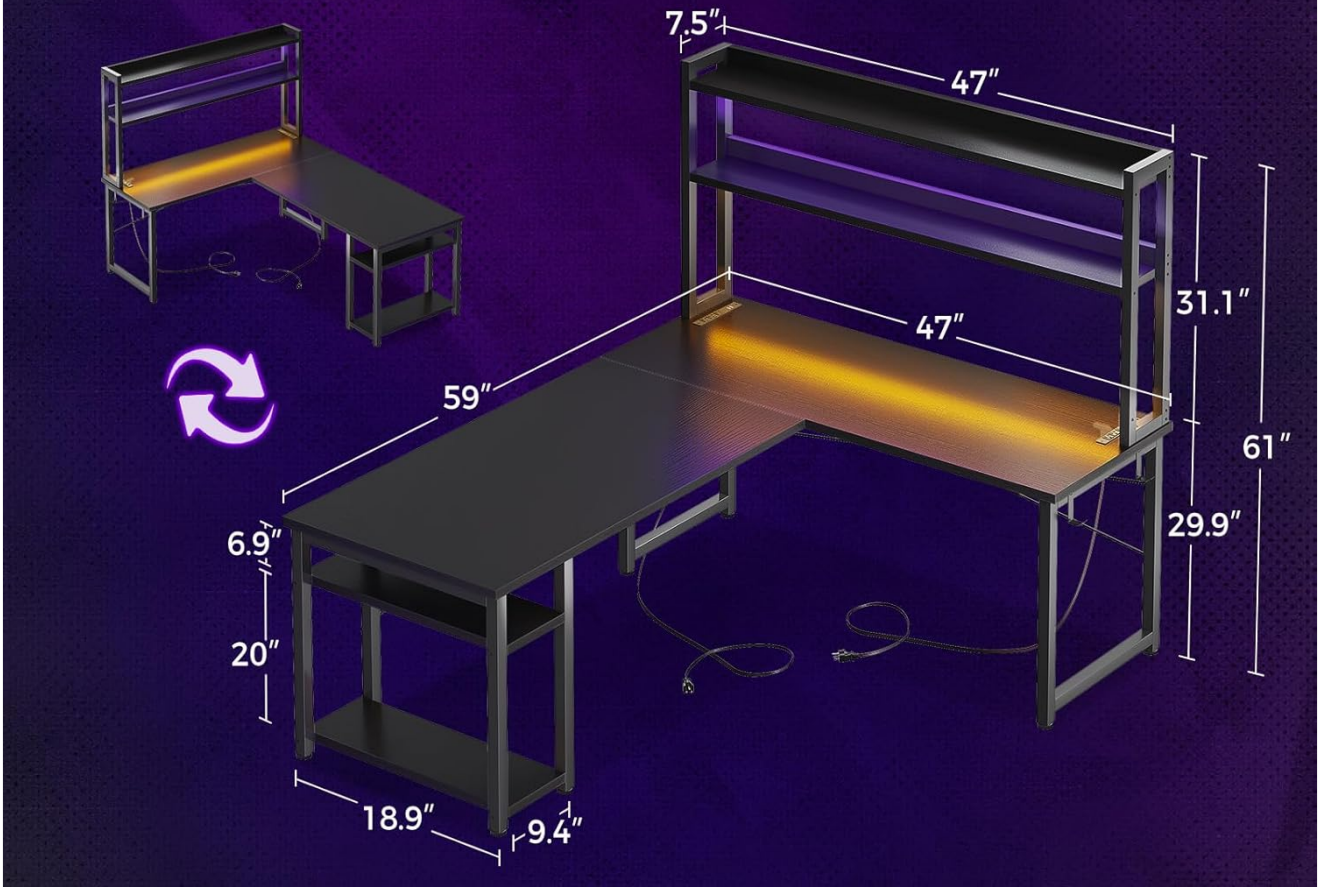

Reversible Design

This desk features a reversible design, allowing you to configure the L-shape to either the left or right side to best suit your room layout. Decide on your preferred orientation before beginning assembly.

Figure 2: The AODK L-shaped desk arranged for a home office, highlighting the warm reading light and organized workspace.

Product Dimensions

Refer to the diagram below for detailed product dimensions to ensure the desk fits your space.

Product Dimensions

Figure 3: Detailed dimensions of the AODK L-shaped desk, illustrating its size and reversible setup options.

OPERATING INSTRUCTIONS

Integrated Lighting System

The desk is equipped with two types of lighting strips to suit different activities: