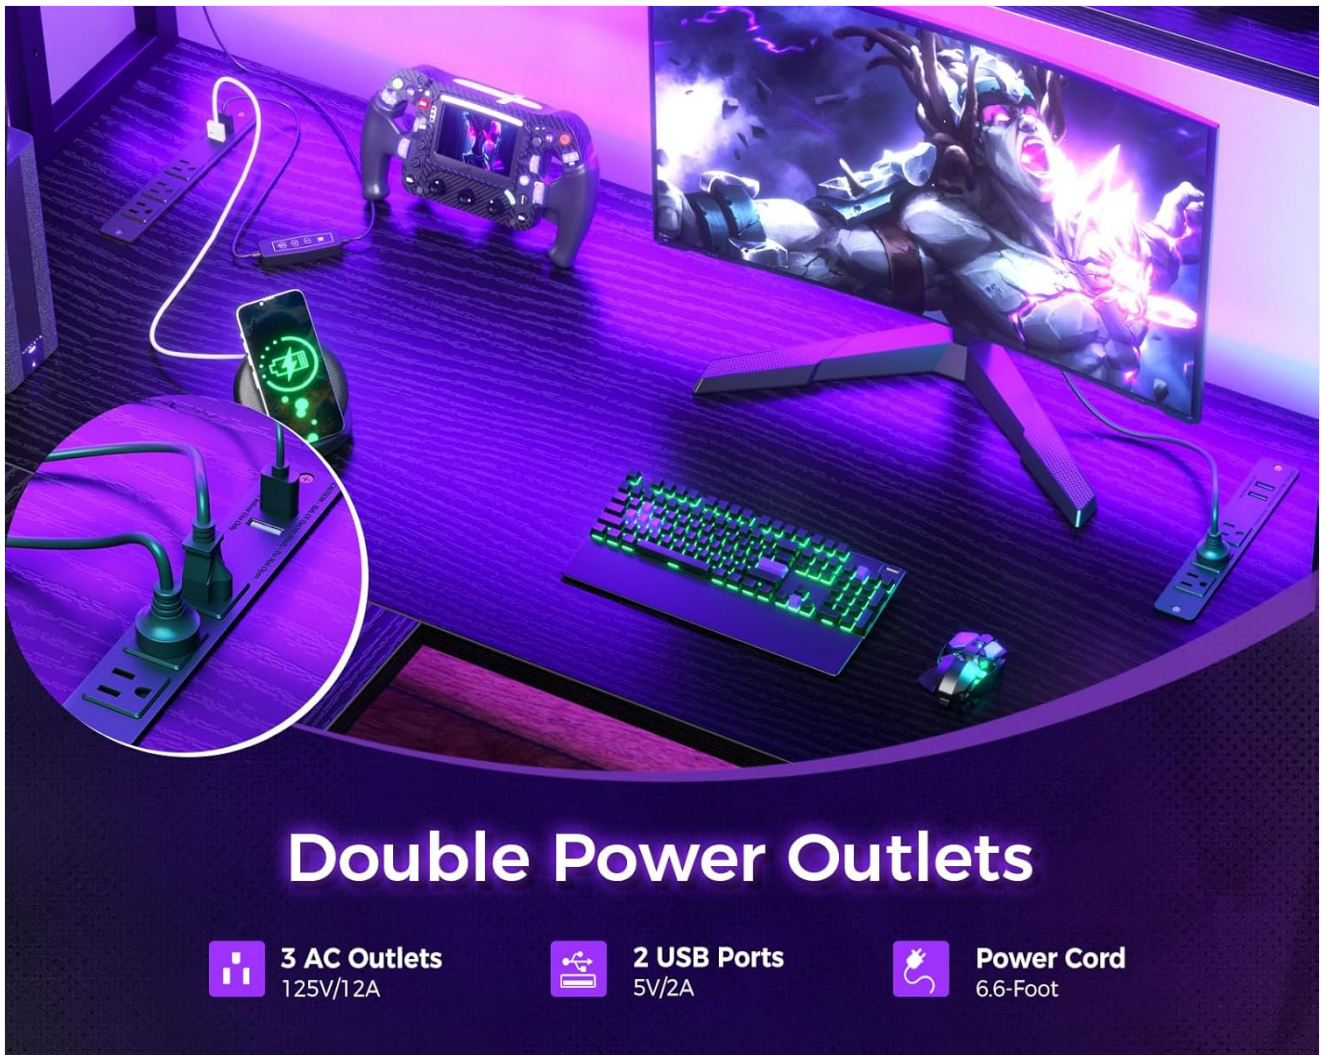

Double Power Outlets

3 AC Outlets
125V/12A

2 USB Ports
5V/2A

Power Cord
6.6-Foot

Figure 5: A close-up view of the desk's integrated power outlets, providing easy access to charging for multiple devices.

MAINTENANCE

Proper maintenance will extend the life and appearance of your desk:

- **Cleaning:** Wipe surfaces with a soft, damp cloth. Avoid harsh chemicals or abrasive cleaners that may damage the finish.
- **Spills:** Clean up spills immediately to prevent staining or damage to the engineered wood surface.
- **Hardware:** Periodically check and tighten all screws and fasteners to ensure the desk remains stable.
- **Electrical Components:** Ensure power cords are not pinched or damaged. Do not attempt to repair electrical components yourself; contact a qualified technician if issues arise.

TROUBLESHOOTING

If you encounter any issues with your AODK L-shaped gaming desk, refer to the following common solutions:

- **Desk Wobbles:** Check that all screws are securely tightened. Ensure the desk is on a level surface. Adjust leveling feet if present.
- **Lights Not Working:** Verify that the power cord for the lights is properly plugged into a functional outlet. Check connections of the lighting strips.
- **Power Outlets Not Functioning:** Ensure the desk's main power cord is securely plugged into a wall outlet. Test the wall outlet with another device. Check for tripped circuit breakers.