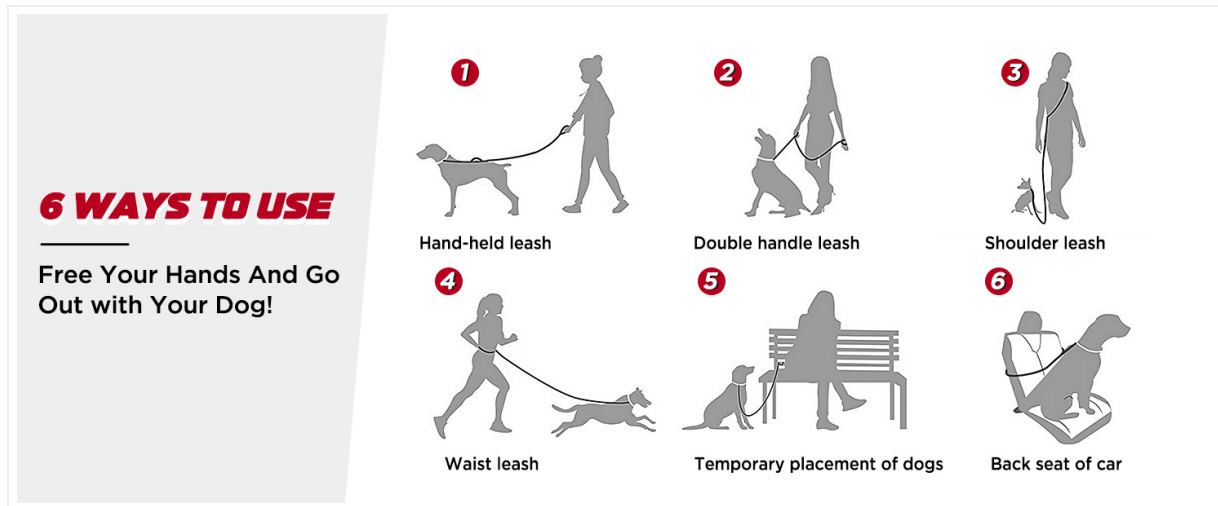

The leash features an adjustable buckle to customize its length. This allows for various wearing styles, including shoulder strap, waist belt, or a traditional hand-held leash.

Image 3.1: Detail of the adjustable buckle, allowing the leash length to be modified for different users and uses.

3.2 Wearing Styles

The leash can be worn in multiple ways to suit your activity and preference:

- **Crossbody:** Loop the leash across your body, over one shoulder and under the opposite arm. Adjust the length so your dog walks comfortably beside you.
- **Waist Belt:** Wrap the leash around your waist and secure it. This provides hands-free control, ideal for running or hiking.

- **Traditional Hand-held:** The leash can also be used as a standard hand-held leash by holding the main strap or the dedicated foam handle.

Image 3.2: Visual guide illustrating six versatile ways to use the leash, including hand-held, double handle, shoulder, waist, temporary placement, and car seat.

3.3 Connecting to Your Dog

Attach the sturdy metal clip at the end of the leash to your dog's collar or harness. Ensure the connection is secure before walking.

Heelay Hands-Free Dog Leash

Image 3.3: Detailed view of the high-quality spring buckle and hanging ring, designed for secure attachment and accessory carrying.