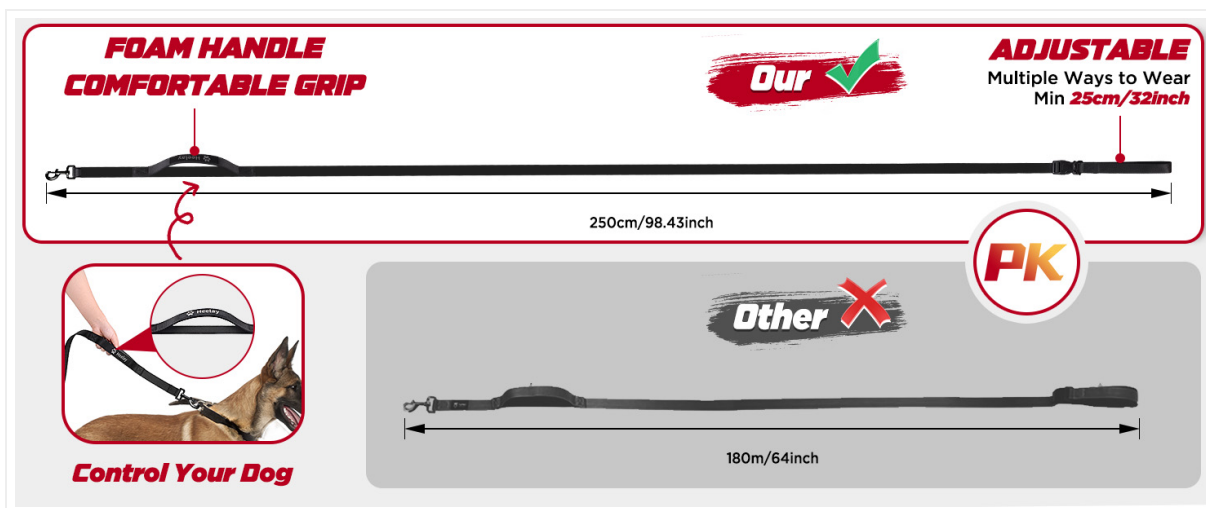

3.3 Connecting to Your Dog

Attach the sturdy metal clip at the end of the leash to your dog's collar or harness. Ensure the connection is secure before walking.

Heelay Hands-Free Dog Leash

Image 3.3: Detailed view of the high-quality spring buckle and hanging ring, designed for secure attachment and accessory carrying.

3.4 Using the Explosion-Proof Handle

A foam handle is strategically placed closer to your dog for immediate control when needed. This handle is soft and comfortable, preventing discomfort during sudden pulls.

Image 3.4: The foam handle provides a comfortable and secure grip for direct control over your dog.

3.5 Anti-Tangling Design

The latches and hooks are designed to rotate 360 degrees, minimizing leash entanglement and ensuring your dog's safety and freedom of movement.