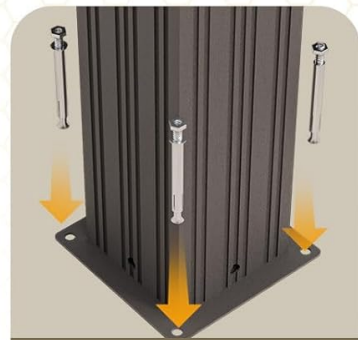

Details

Classic Appearance

Heavy-duty Frame

Dual-Track System

More Convenient

Triangular Structure

More Sturdy

Anchoring Plates

- **Loose Connections:** If any part of the frame feels unstable, re-check all bolts and screws to ensure they are tightened securely. Refer to the assembly instructions for correct fastening points.
- **Curtains/Netting Not Sliding Smoothly:** Inspect the double-track system for any obstructions or debris. Ensure the tracks are clean and free of foreign objects.
- **Water Leakage:** While the roof is designed to be waterproof, ensure all roof panels are correctly installed and sealed according to the assembly instructions. Check for any gaps or misalignments.
- **Gazebo Movement in Wind:** Verify that the gazebo is properly anchored to the ground using the provided ground stakes or other suitable anchoring methods for your specific surface.