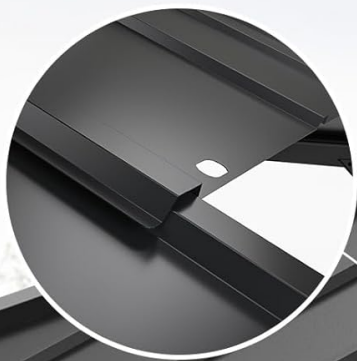

Brand	UDPATIO
Product Dimensions	192"L x 144"W x 123.6"H (16'L x 12'W x 10.3'H)
Floor Area	192 Square Feet
Item Weight	540 Pounds
Frame Material	Aluminum
Roof Material	Galvanized Steel
Water Resistance Level	Waterproof
Ultraviolet Light Protection	99%
Assembly Required	Yes
Color	Gray

LABOR-**SAVING** INSTALLATION

Fewer screws make a time-saving and labor-saving installation.

Fast Splicing Structure

Hidden Screws

Sturdy and Durable

Image: Dimensional diagram of the 12' x 16' gazebo, illustrating its size and capacity for various outdoor furniture arrangements.