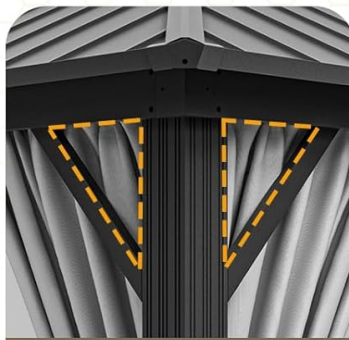

and durability.

Image: The roof structure highlighting the labor-saving installation design with hidden screws and a fast splicing mechanism.

Video: An overview of the UDPATIO hardtop gazebo, showcasing its features and construction. This video provides a visual guide to the product's design and stability.

remains firmly anchored, especially after strong winds or heavy weather.

Image: The galvanized steel double roof, highlighting its protective features including UV resistance, fire resistance, anti-corrosion properties, air ventilation, and waterproofing.

Details

Classic Appearance

Heavy-duty Frame

Dual-Track System

More Convenient

Triangular Structure

More Sturdy

Anchoring Plates