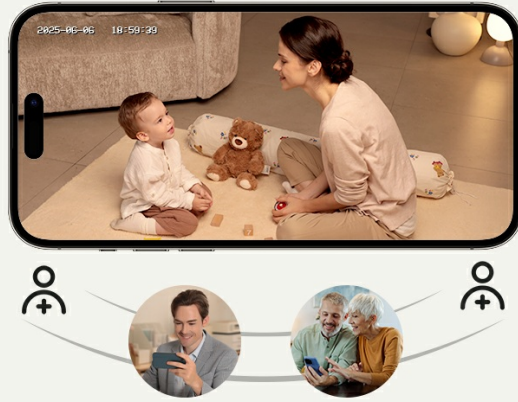

Image: The 5-inch monitor displaying a split-screen view from two cameras, showing two different babies.

### Mobile App Monitoring and Control

In addition to the LCD monitor, you can connect the baby monitor to your mobile phone via a 2.4GHz Wi-Fi connection. This allows you to monitor and control the camera from anywhere, providing flexibility whether you are at home or away.

## Share With Multiple People

Your family can also witness your baby's growth

Image: A woman viewing the baby monitor feed on her smartphone and a man viewing it on a desktop monitor, illustrating remote access.

Your browser does not support the video tag.

Video: Demonstrates smart alerts and secure parenting features of the baby monitor.

Your browser does not support the video tag.

Video: A user shares their experience with the baby monitor, highlighting its features and ease of use.