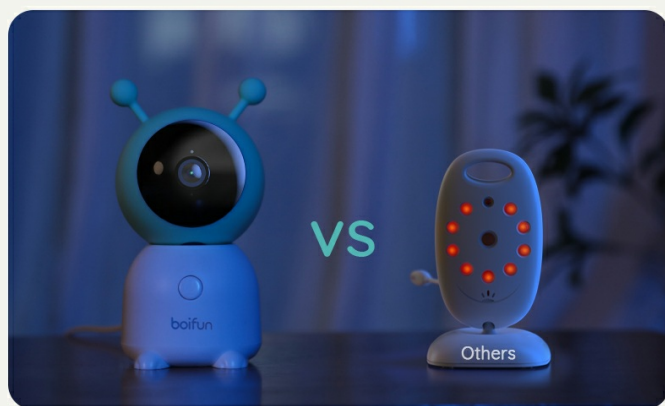

## Share With Multiple People

Your family can also witness your baby's growth

Image: A woman viewing the baby monitor feed on her smartphone and a man viewing it on a desktop monitor, illustrating remote access.

Your browser does not support the video tag.

Video: Showcases seamless dual-mode monitoring with HD clarity, demonstrating both monitor and app control.

## 2K FHD Night Vision & 4x Zoom & Automatic Tracking

The camera provides stunning 2K HD resolution and 4x digital zoom, allowing you to see every detail. It features 940nm invisible infrared night vision, ensuring clear images in low-light conditions without disturbing your baby. The camera also supports 355° horizontal and 90° vertical rotation with automatic tracking, following your baby's movements.

## 940nm Invisible Night Vision

No red light spots, ensuring your baby sleeps soundly and sweetly

2K FHD + 4x Zoom