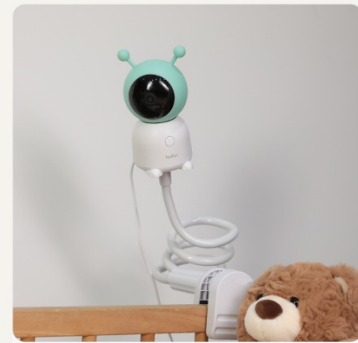

## Temperature and Humidity Detection

The monitor provides real-time temperature and humidity readings of your baby's room, helping you maintain a comfortable and safe environment.

Tabletop Placement

Wall Mount

Crib Mount

Image: The baby monitor screen showing real-time temperature and humidity readings in the baby's room.