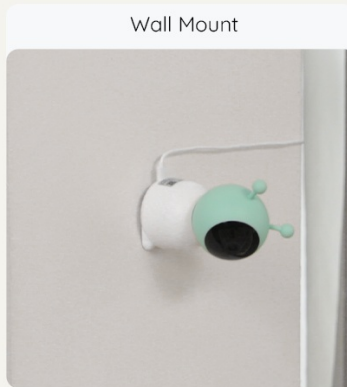

# What's Included

Image: A couple viewing the baby monitor feed on a smartphone, with thought bubbles indicating other family members can also share the view.

## 100% Privacy Protection

The system incorporates AES128 encryption technology to ensure 100% privacy protection. You can also turn off the Wi-Fi channel or the camera directly for added security.

Image: The baby monitor app interface showing privacy settings, including options to turn off the Wi-Fi channel or the camera lens.

## Temperature and Humidity Detection

The monitor provides real-time temperature and humidity readings of your baby's room, helping you maintain a comfortable and safe environment.

Tabletop Placement

Wall Mount