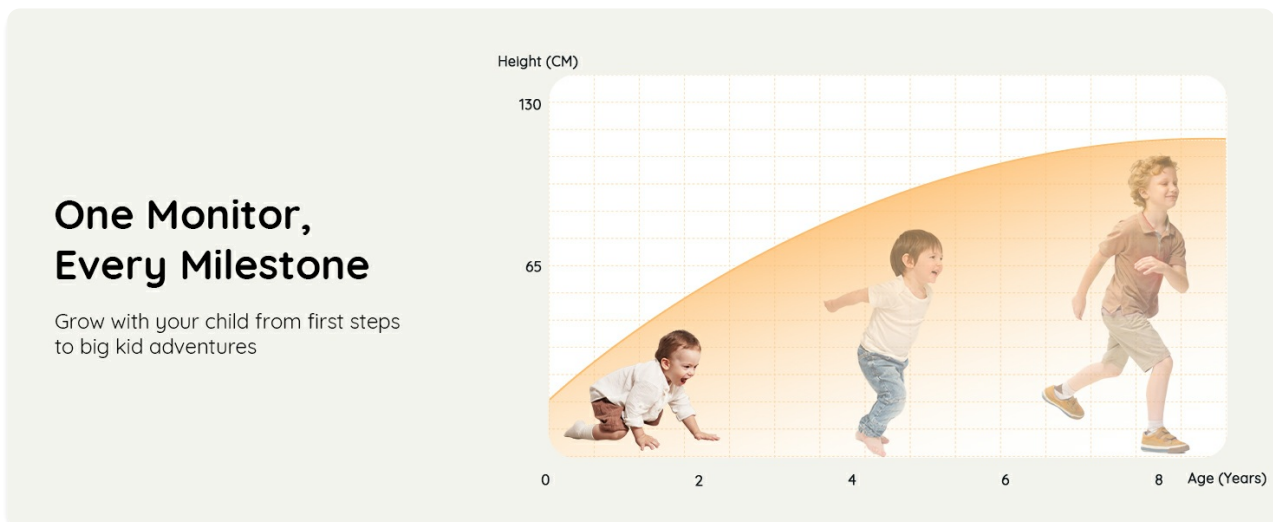

# What's Included

Image: A couple viewing the baby monitor feed on a smartphone, with thought bubbles indicating other family members can also share the view.

## 100% Privacy Protection

The system incorporates AES128 encryption technology to ensure 100% privacy protection. You can also turn off the Wi-Fi channel or the camera directly for added security.

Image: The baby monitor app interface showing privacy settings, including options to turn off the Wi-Fi channel or the camera lens.