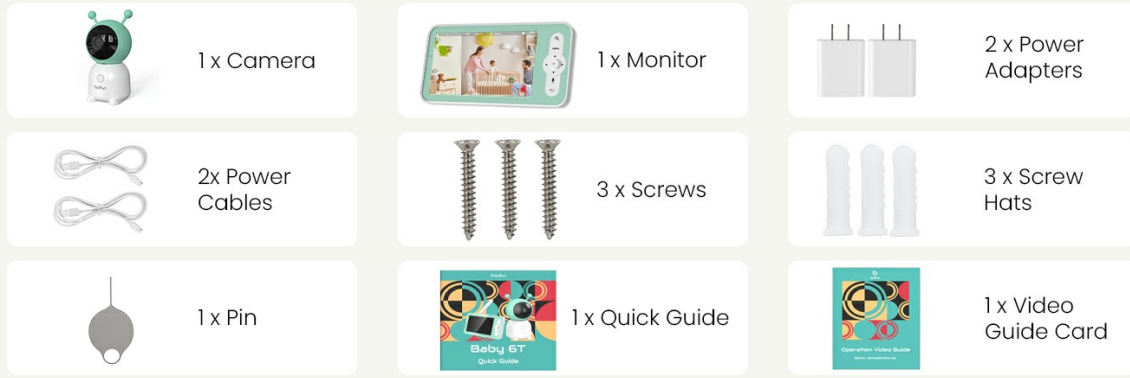

# What's Included

Image: A couple viewing the baby monitor feed on a smartphone, with thought bubbles indicating other family members can also share the view.

## 100% Privacy Protection

The system incorporates AES128 encryption technology to ensure 100% privacy protection. You can also turn off the Wi-Fi channel or the camera directly for added security.

Image: The baby monitor app interface showing privacy settings, including options to turn off the Wi-Fi channel or the camera lens.