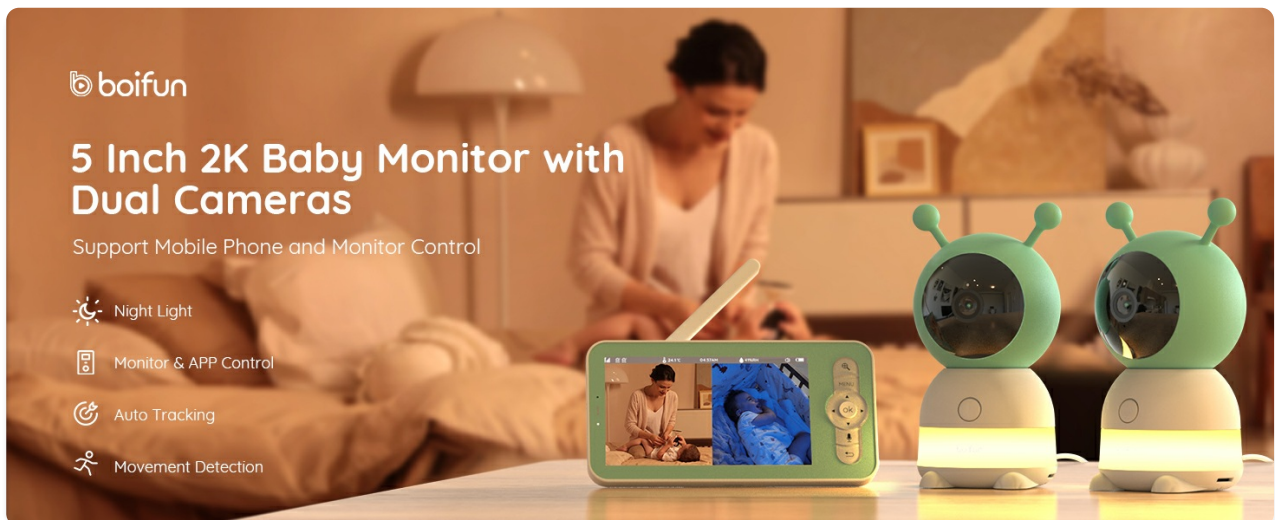

### Dual Cameras and Split Screen

The BOIFUN baby monitor supports up to two cameras and offers a split-screen function on its 5-inch display. This allows you to view live feeds from both cameras simultaneously, ideal for monitoring two children or different areas of a room.

Image: The 5-inch monitor displaying a split-screen view from two cameras, showing two different babies.

### Mobile App Monitoring and Control

In addition to the LCD monitor, you can connect the baby monitor to your mobile phone via a 2.4GHz Wi-Fi connection. This allows you to monitor and control the camera from anywhere, providing flexibility whether you are at home or away.

## Share With Multiple People

Your family can also witness your baby's growth

Image: A woman viewing the baby monitor feed on her smartphone and a man viewing it on a desktop monitor, illustrating remote access.