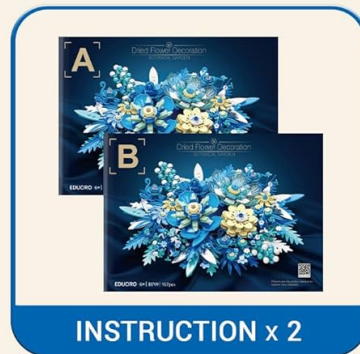

Flower Decoration Set for Adult

917+PCS Crafts for Table & Wall Flower Decoration Building Set

LONGEVITY FLOWER

BEGONIA LAM

SHRUBALTHEA FLOWER

GARDENIA

BUTTERFLY x 4

INSTRUCTION x 2