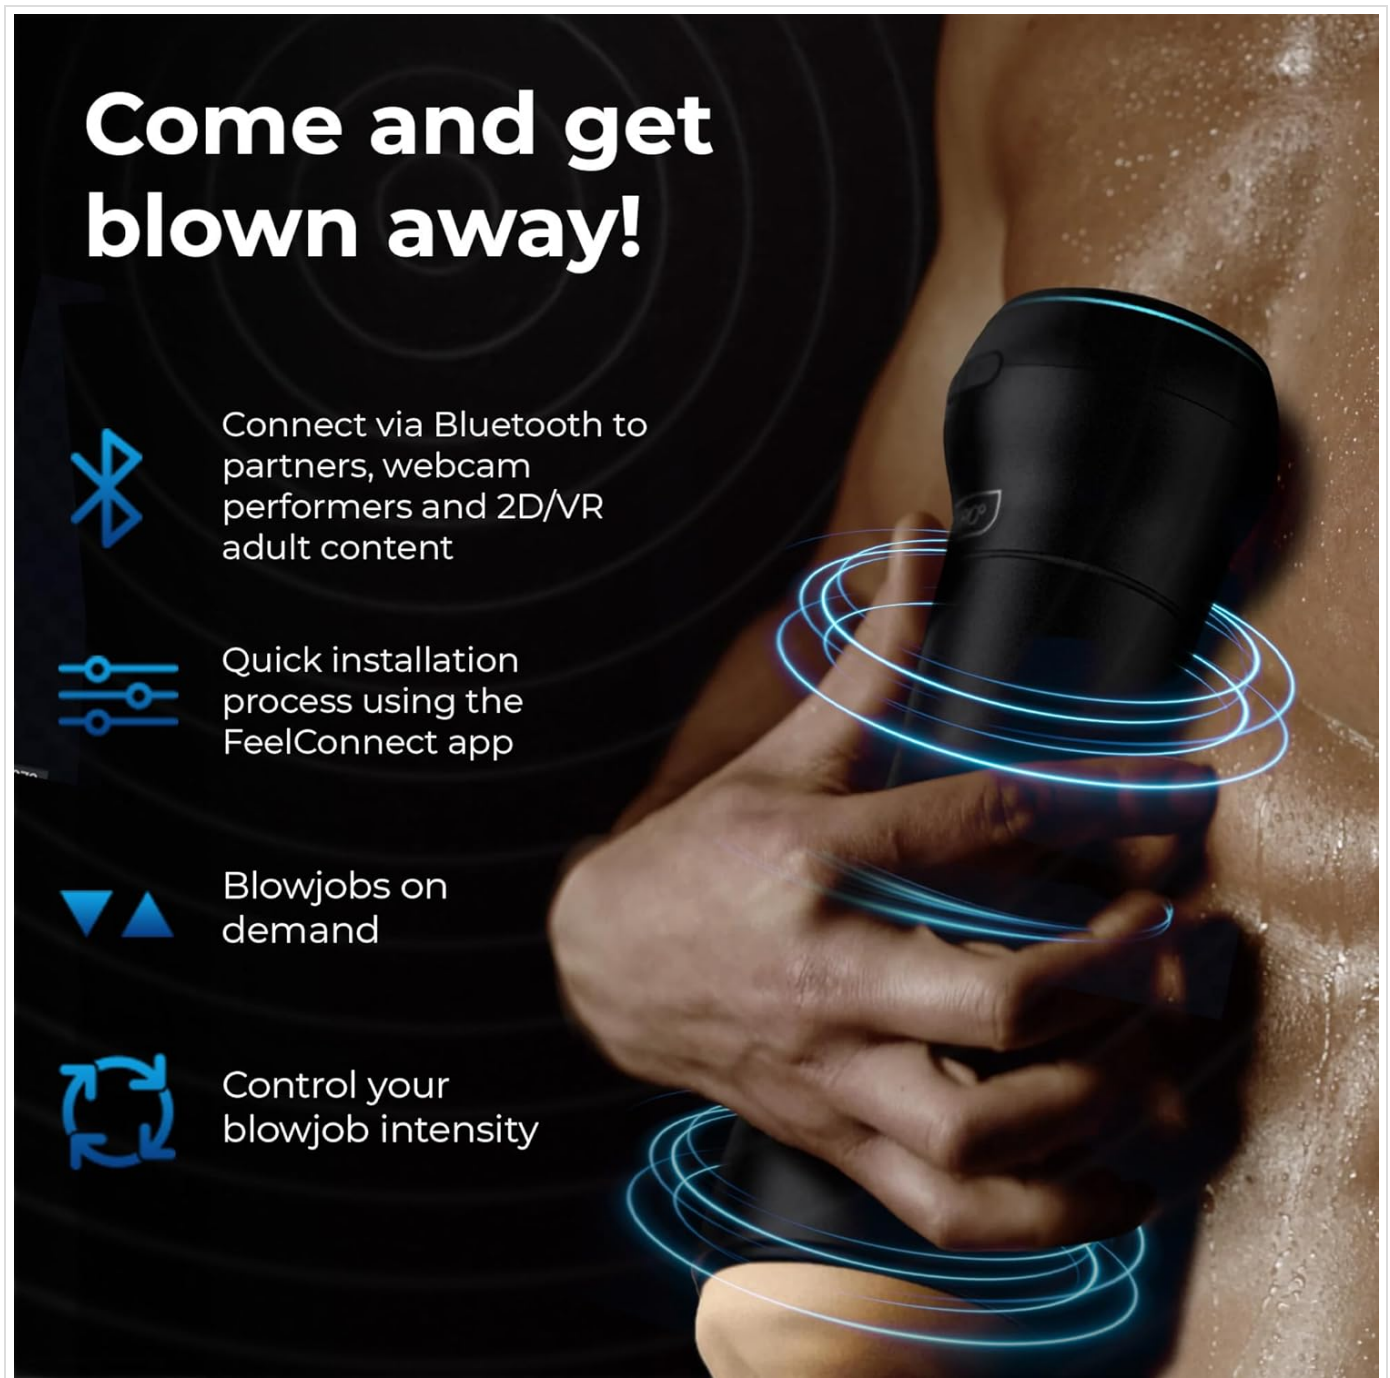

1. PRODUCT OVERVIEW

The KIIROO PowerBlow is an automatic male masturbator designed as an add-on for PowerBlow compatible strokers. It provides lifelike sensations and enhances interactive pleasure when connected with compatible content.

The FeelConnect app is essential for controlling your PowerBlow and connecting to interactive content. Follow these steps to connect your device:

1. Turn on your KIIRRO PowerBlow device.
2. Download and open the FeelConnect app on your smartphone.
3. Create an account or log in if you already have one.
4. Ensure your smartphone's Bluetooth is enabled.
5. Within the app, select "Connect device". Your PowerBlow should appear in the list of supported devices.

6. Select your PowerBlow and follow any on-screen prompts to complete the connection.

Image: The KIIROO PowerBlow device illustrating its Bluetooth connectivity and the FeelConnect app interface for controlling intensity.

Official Setup Video Guide

Video: A detailed guide on how to connect your KIIROO device to the FeelConnect App for interactive content. This video covers initial setup, account creation, Bluetooth pairing, and connecting to interactive websites on both desktop and mobile devices.