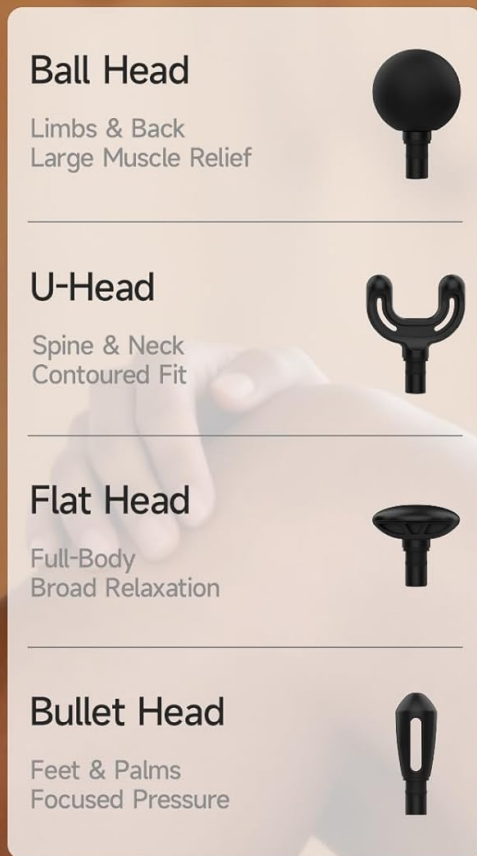

### Attaching Massage Heads

The massage gun comes with 4 interchangeable silicone heads. To attach a head, align the base of the desired head with the opening on the massage gun and gently twist clockwise until it is securely fastened. To remove, twist counter-clockwise and pull.

## Every Muscle Group

Image: The HEYCHY CUTE X1 massage gun shown with its four interchangeable heads, illustrating their shapes and how they attach.

### Power On/Off

To power on the device, press and hold the power button located at the bottom of the handle for a few seconds until the indicator lights illuminate. To power off, press and hold the power button again.