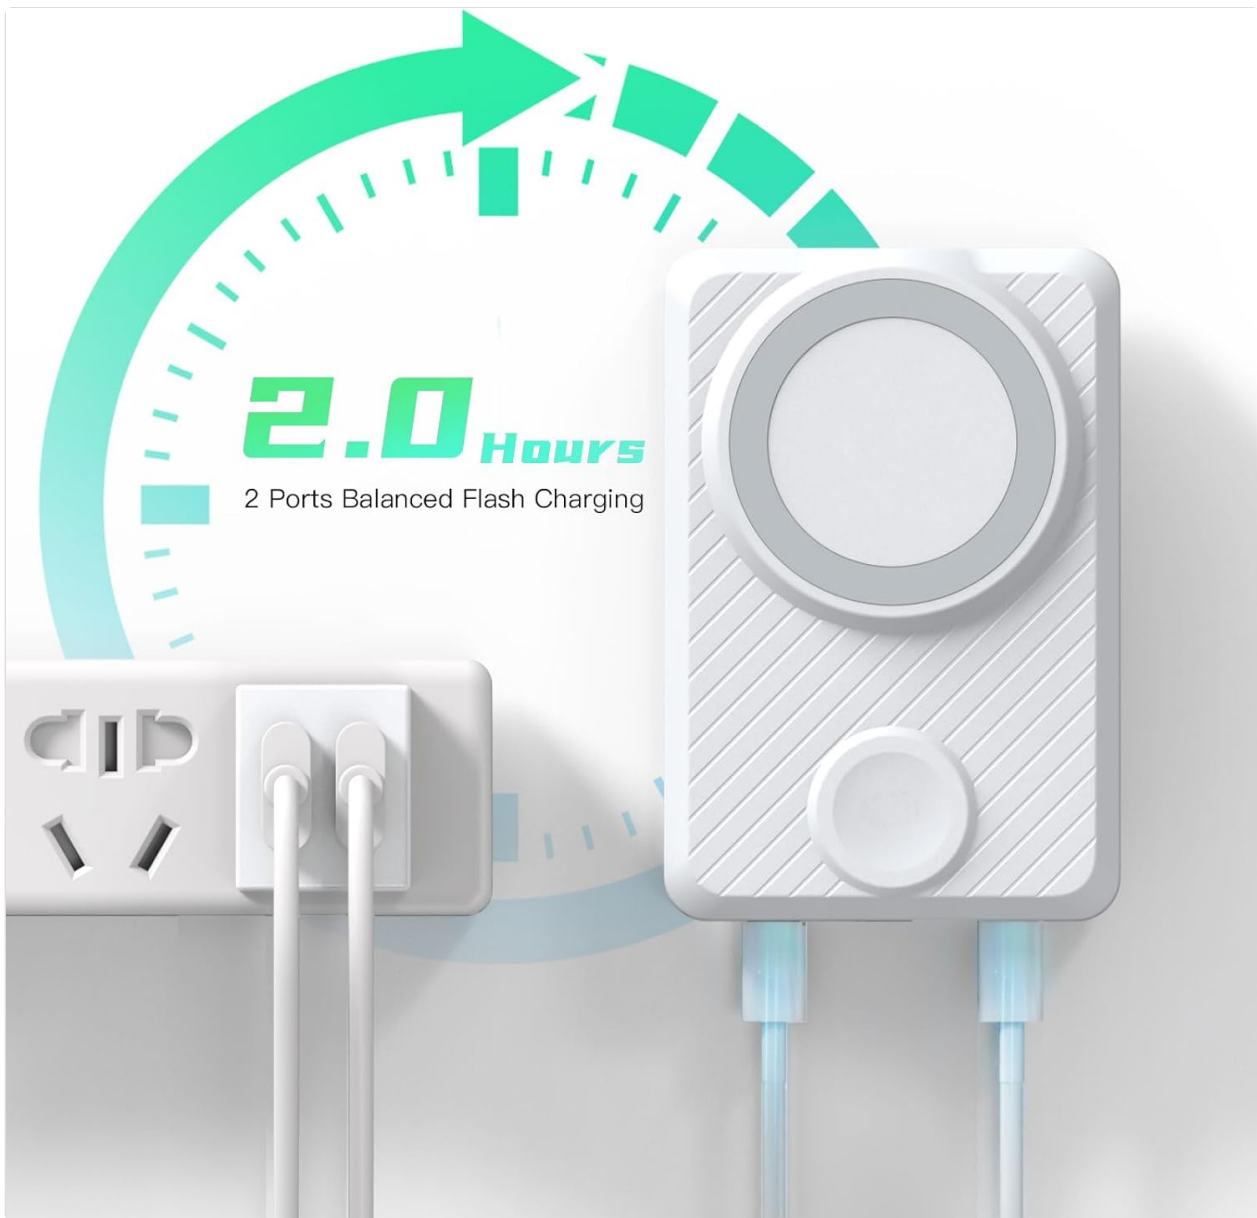

## FUNKTIONSANZEIGE

Image 4.1: A detailed diagram of the LIMETA EB50 Power Bank, illustrating its various functional components including LED indicators, control button, and USB-C ports.

- **1. LED Indicators:** Display the remaining battery level and charging status.
- **2. Control Button:** Used to power on/off the device and activate certain functions.
- **3. Type-C Ports (Input/Output):** Two symmetrical USB-C ports for charging the power bank itself or charging other devices with up to 36W PD fast charging.
- **4. Magnetic Wireless Charging Pad (Watch):** Dedicated 5W wireless charging area for Apple Watch.
- **5. Magnetic Wireless Charging Pad (Phone):** Dedicated 10W wireless charging area for Mag-Safe compatible iPhones.

A full charge typically takes approximately 2 hours with a suitable fast charger.

Image 5.1: The LIMETA EB50 Power Bank connected to a wall adapter via its USB-C ports for charging, indicating a full charge takes approximately 2 hours.

### 6.1 Wireless Charging

The EB50 features two magnetic wireless charging pads for convenient, cable-free charging.

- **For iPhone (Mag-Safe Compatible):** Align your iPhone 12-16 (or iPhone 8-16 Pro with a magnetic case) with the larger magnetic charging pad (10W). The phone will magnetically snap into place, and charging will begin automatically.
- **For Apple Watch:** Place your Apple Watch on the smaller magnetic charging pad (5W). Ensure it is properly aligned for charging to initiate.