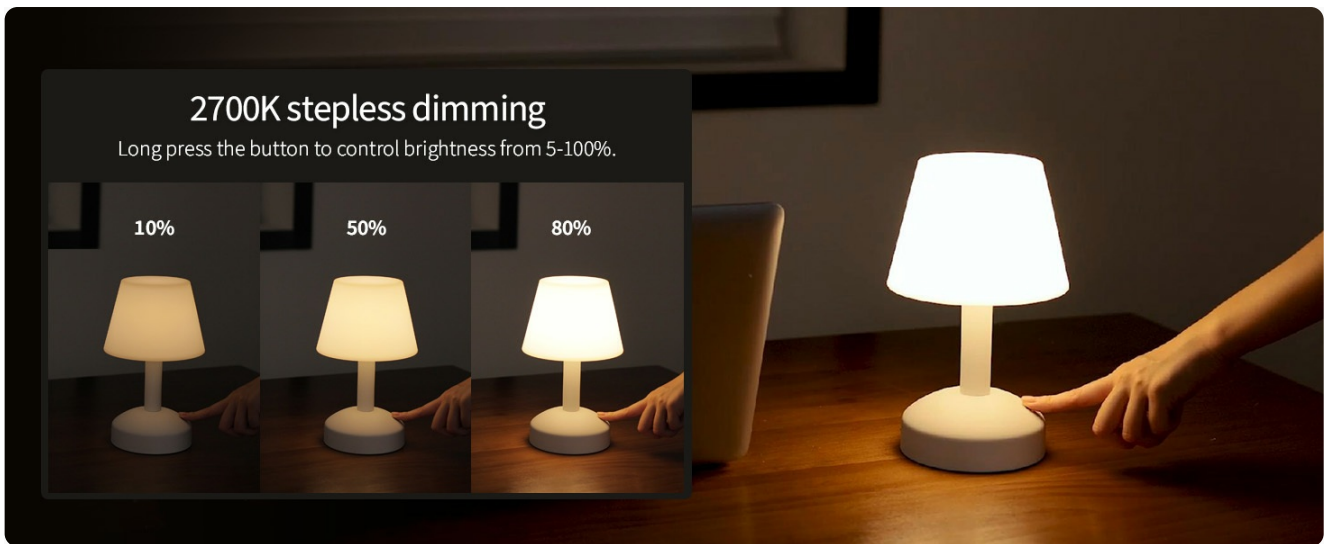

Figure 1: The KDG Cordless Table Lamp is designed for both portable and outdoor use, featuring a PE plastic lampshade suitable for various environments.

Figure 2: The lamp features a high-quality PE plastic lampshade and metal material, making it suitable for both indoor and outdoor use without fear of sun exposure.