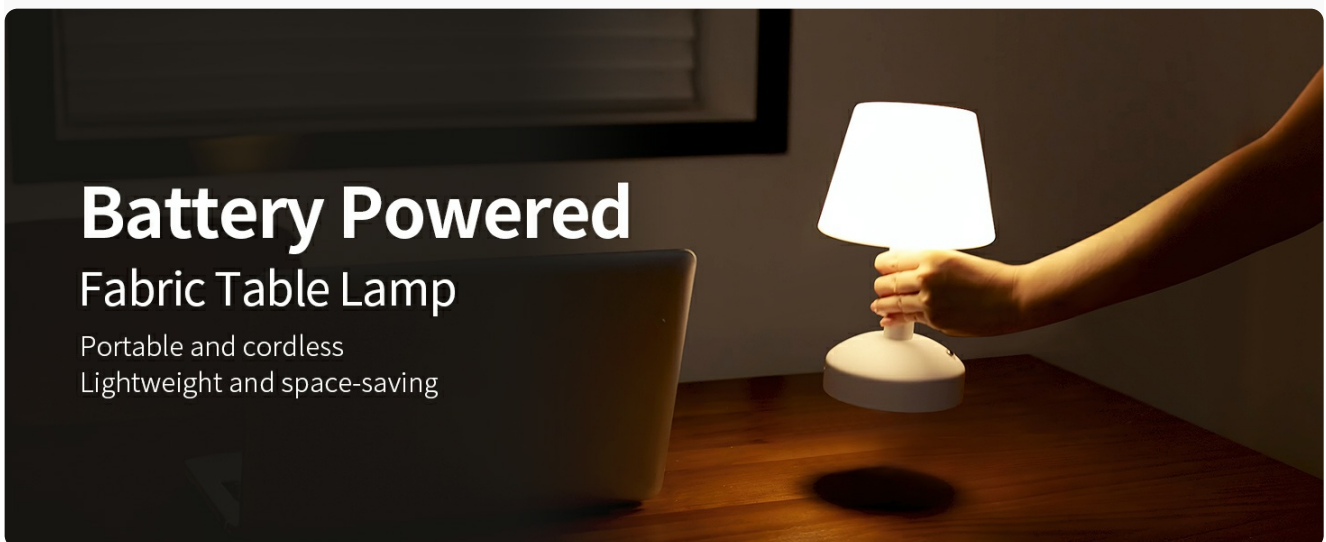

Figure 1: The KDG Cordless Table Lamp is designed for both portable and outdoor use, featuring a PE plastic lampshade suitable for various environments.

Figure 2: The lamp features a high-quality PE plastic lampshade and metal material, making it suitable for both indoor and outdoor use without fear of sun exposure.