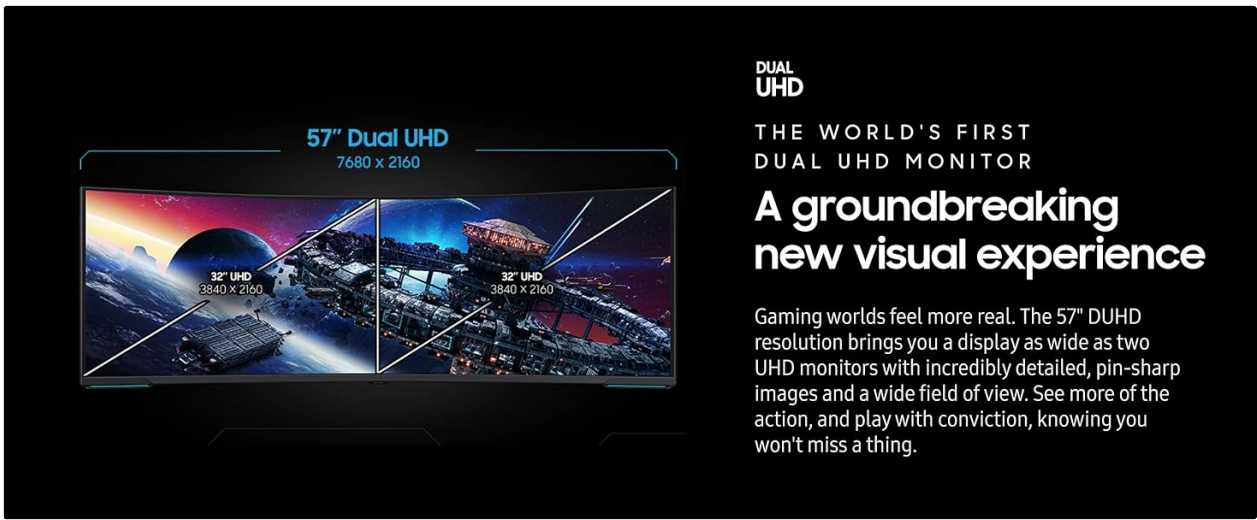

### 6.2. 1000R Curved Screen

The 1000R curvature matches the human eye's field of view, aiming to reduce eye strain and enhance immersion.

Image: A user engaged in gaming on the 1000R curved screen, illustrating the immersive experience.

## Top 3 Features

**The world's first dual UHD monitor**

Live inside games that feel more real than the outside world. The world's first dual UHD monitor wraps around you with a super-wide 57" screen and 1000R curvature.