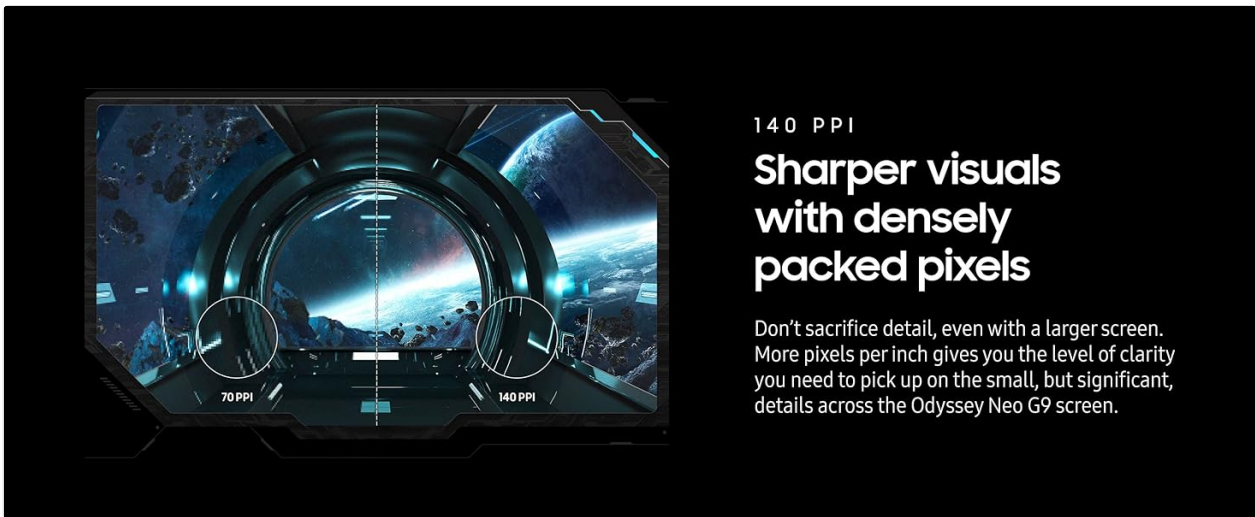

Image: A visual comparison showing the difference between a display with screen tearing (FreeSync OFF) and a smooth display (FreeSync ON).