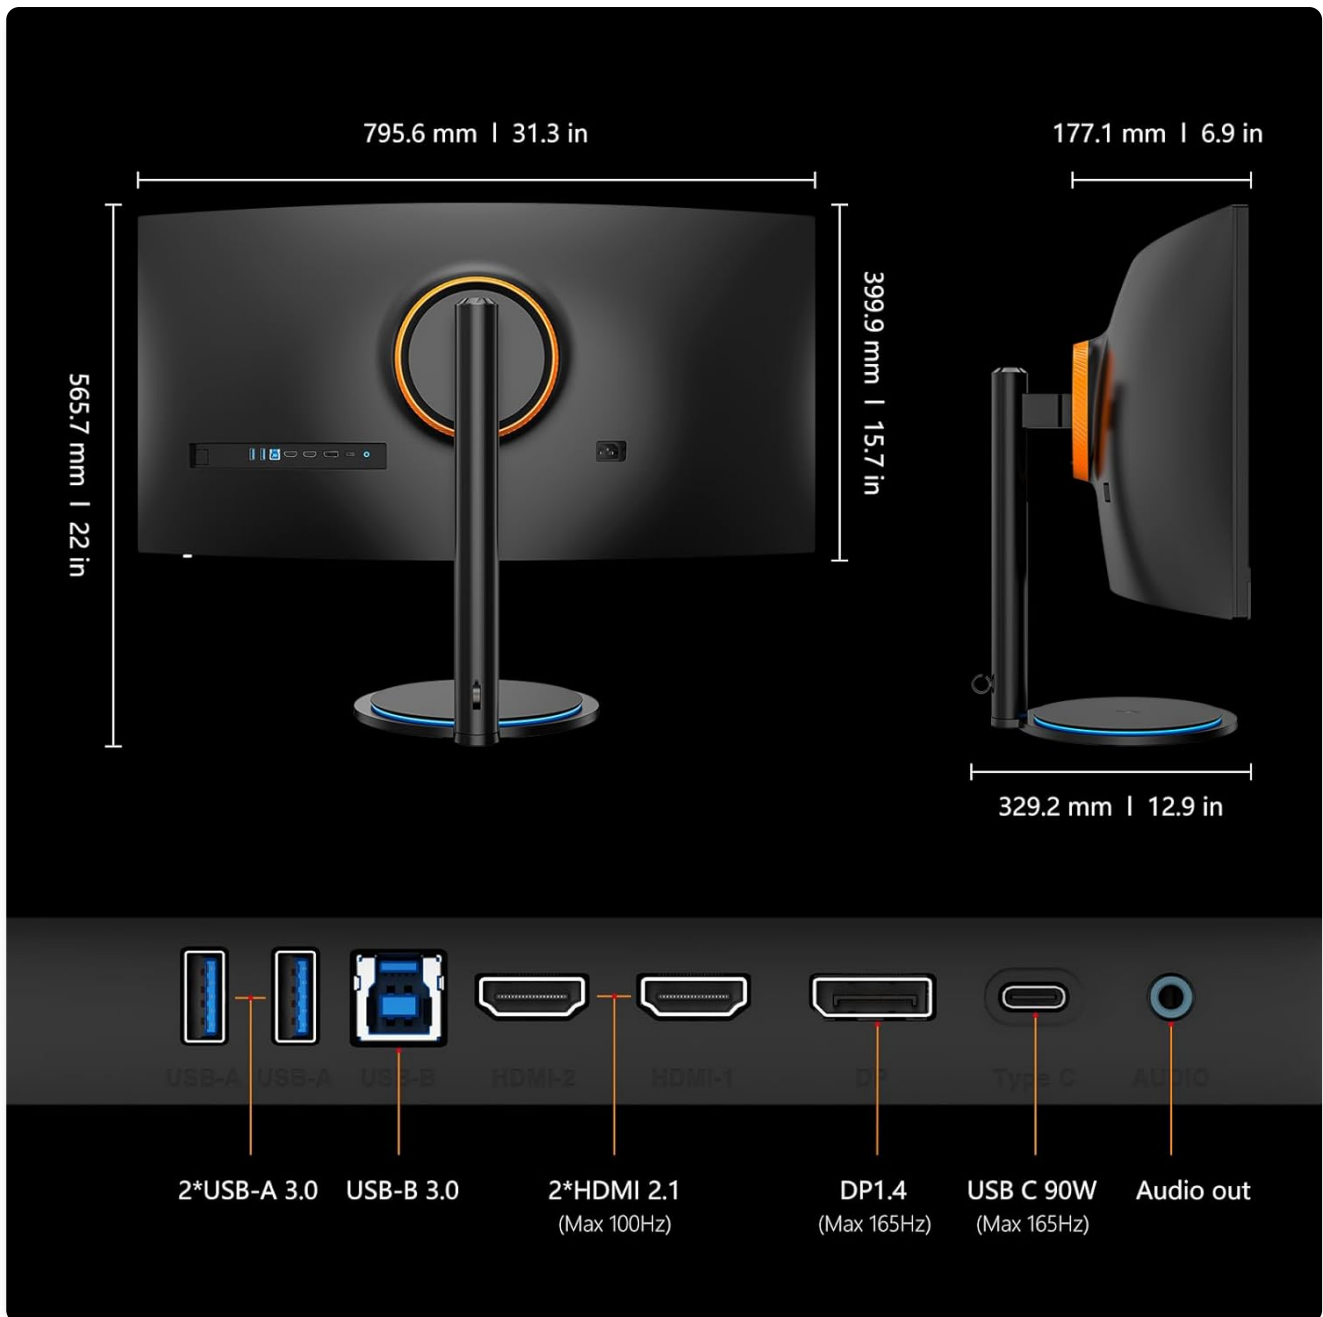

column, then secure the column to the back of the monitor. Ensure all screws are tightened to provide stable support.

Connecting Your Monitor

The INNOCN 34E3R offers a variety of ports for seamless integration with your devices:

Figure 4: Visual representation of the monitor's 165Hz refresh rate capability.

Figure 5: Highlighting the monitor's color accuracy and calibration.

Integrated Features

- **Built-in 2.1 Stereo Speakers & Array Mic:** Enjoy immersive audio and clear voice communication without external devices.
- **15W Wireless Charger Pad:** Conveniently charge your compatible smartphone or other devices directly on the monitor's stand.
- **Atmosphere Light:** Adds ambient lighting to enhance your gaming or viewing environment.

Built in 2.1 Channel Stereo Speaker

Immersive gaming, sounds like you are there

Figure 6: Depiction of the monitor's integrated 2.1 stereo speaker system.

Colors You Can Trust

Individually color calibrated for each monitor

SPECIFICATIONS

Feature	Specification
Brand	INNOCN
Model Number	34E3R
Screen Size	34 Inches
Resolution	3440 x 1440 Pixels (WQHD Ultrawide)
Aspect Ratio	21:9
Refresh Rate	165Hz
Response Time	1ms
Image Brightness	400 Candela
Contrast Ratio	4000:1
Curvature	1000R
Connectivity	1x DP, 1x USB-C (90W PD), 2x HDMI 2.1, 1x USB-B, 2x USB-A, 1x 3.5mm Audio Jack
Total USB Ports	4
Product Dimensions	6.97 x 31.1 x 15.7 inches
Item Weight	18.3 pounds