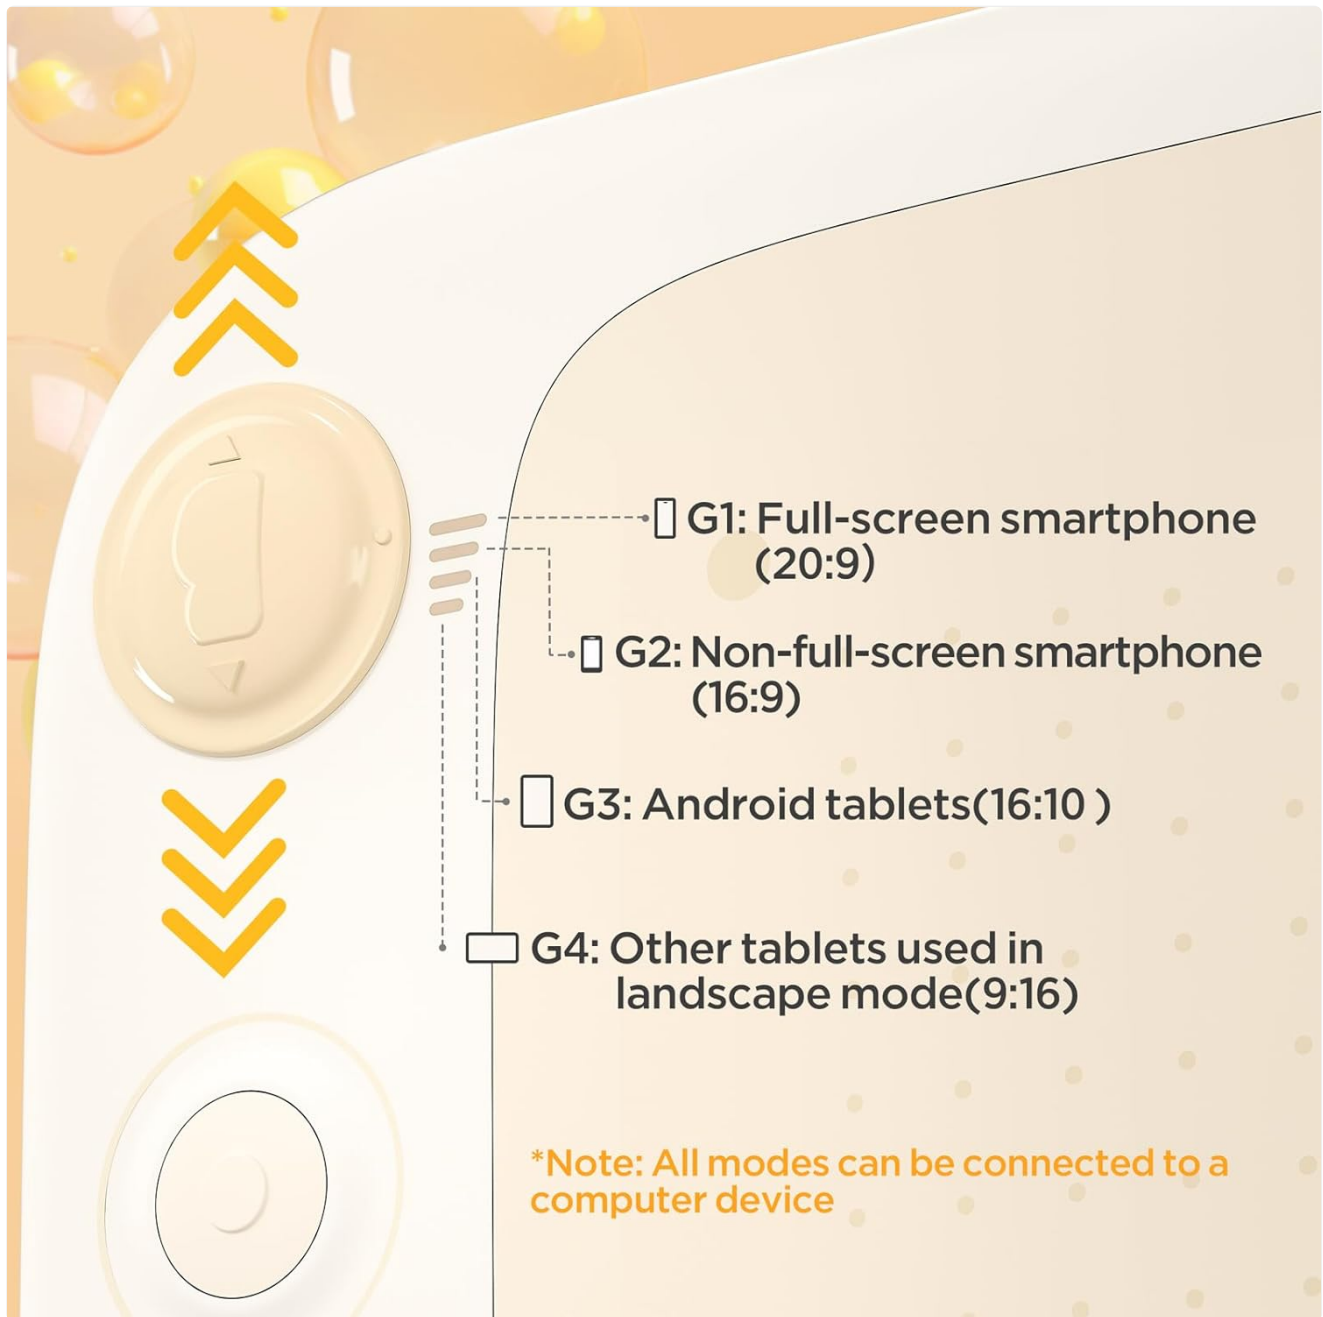

Manuals.plus /

› UGEE /

› UGEE Q6 Drawing Tablet User Manual

UGEE Q6

UGEE Q6 Drawing Tablet User Manual

1. OVERVIEW

The UGEE Q6 Drawing Tablet is a compact and versatile graphic tablet designed for digital artists, students, and professionals. It features a 6.5x4 inch active drawing area, 6 customizable hot keys, and a battery-free stylus with 16K pressure levels and 60° tilt support. Its portable design and broad compatibility make it suitable for various creative and educational applications across multiple operating systems.

5. ADJUSTABLE DRAWING MODES

The UGEE Q6 features 4 adjustable drawing modes to adapt to various device screen resolutions, ensuring an undistorted drawing experience. Use the sliding switch on the tablet to cycle through these modes:

- **G1: Full-screen smartphone (20:9)**
- **G2: Non-full-screen smartphone (16:9)**
- **G3: Android tablets (16:10)**

- **G4: Other tablets used in landscape mode (9:16)**

Note: All modes can also be connected to a computer device.

Image: Visual representation of the four adjustable drawing modes for different smartphone and tablet screen ratios.

6. CUSTOMIZING HOT KEYS

The tablet is equipped with 6 noise-reduced shortcut keys, grouped in pairs for intuitive use. These keys can be customized through the UGEE driver software to perform various functions, enhancing your workflow. Default functions often include: