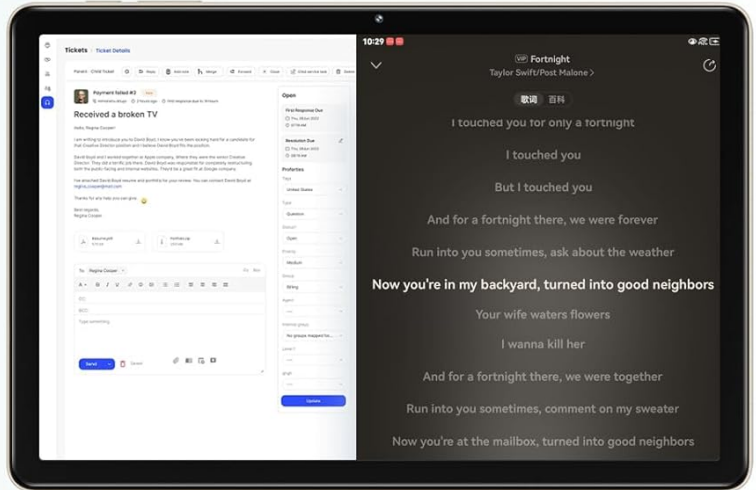

# Large enough memory to quickly switch between apps and play games

 **8+12GB**  
RAM

 **128GB**  
ROM

 **1TB**  
Expansion

## Split screen support

**Image Description:** An illustration demonstrating the DMOAO Tablet's large memory capacity and split-screen support, allowing for efficient multitasking and app switching.