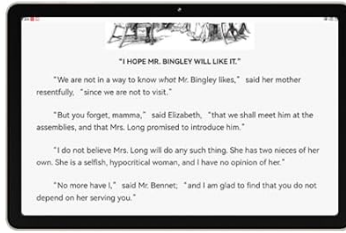

Large enough memory to quickly switch between apps and play games

8+12GB
RAM

128GB
ROM

1TB
Expansion

Split screen support