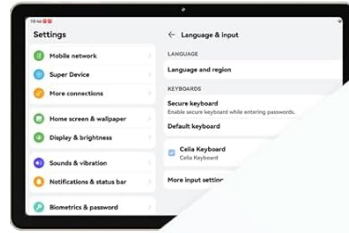

Large enough memory to quickly switch between apps and play games

8+12GB
RAM

128GB
ROM

1TB
Expansion

Split screen support