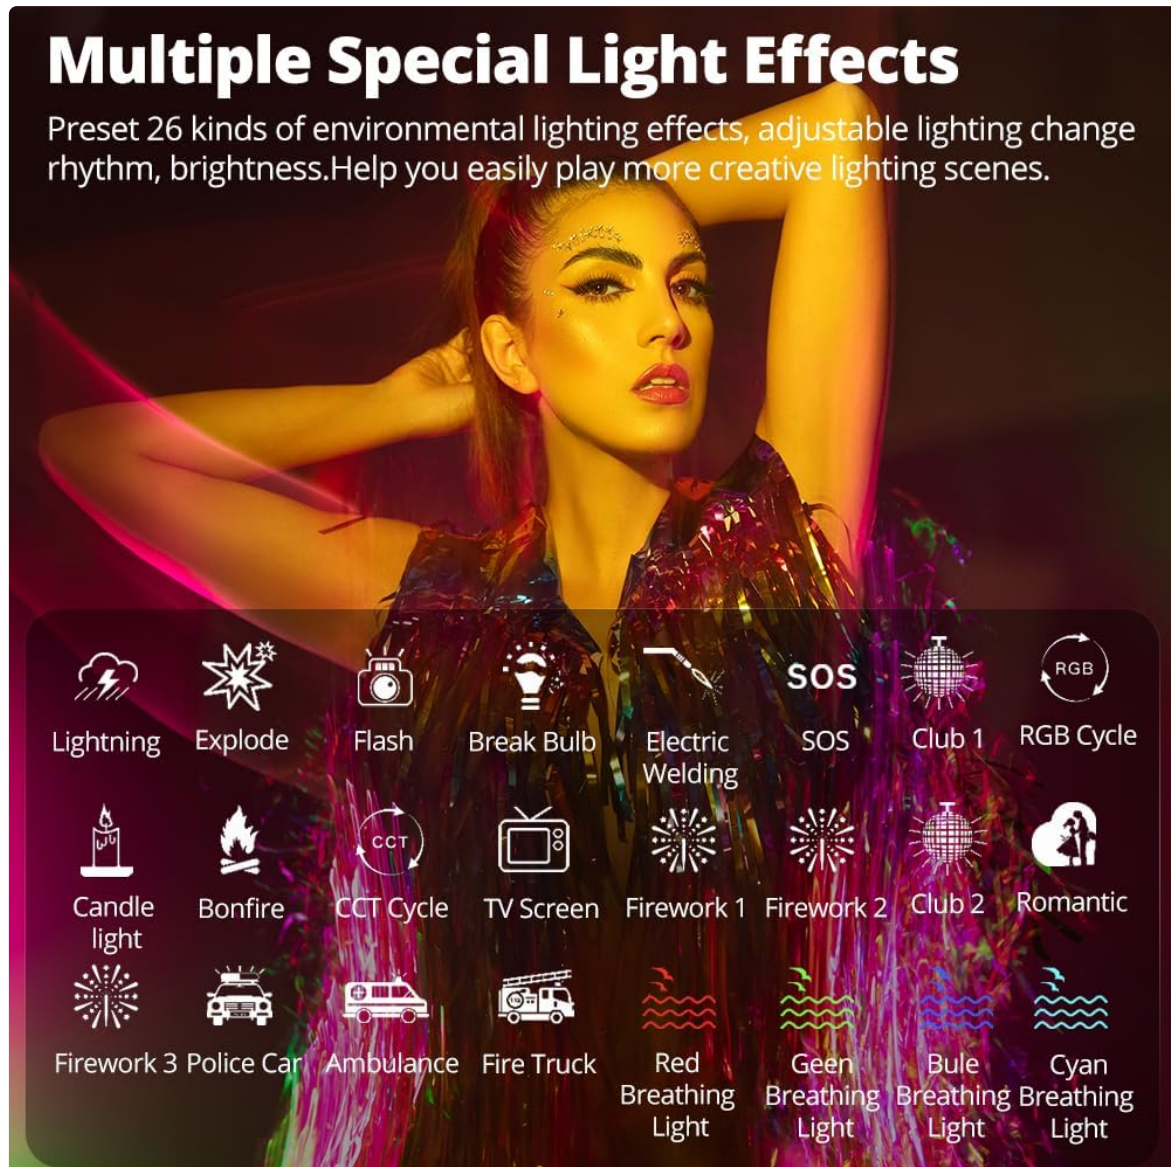

RGB tube light, which is visible in the background.

Color Modes & FX Effects

The A2 PRO offers four primary modes:

- **RGBWY:** Full color control with Red, Green, Blue, White, and Yellow LEDs.
- **CCT (Correlated Color Temperature):** Adjust color temperature from 2500K (warm) to 8500K (cool).
- **HSI (Hue, Saturation, Intensity):** Fine-tune 36,000 colors with precise hue, saturation, and brightness adjustments.
- **Scene:** Choose from 26 preset special effects, including Lightning, Explode, Flash, Candlelight, Firework, Police Car, Ambulance, Fire Truck, and various breathing light effects.

Multiple Special Light Effects

Preset 26 kinds of environmental lighting effects, adjustable lighting change rhythm, brightness. Help you easily play more creative lighting scenes.

Image: A visual representation of the 26 special effects available on the A2 PRO, including icons for lightning, firework, police car, and more.