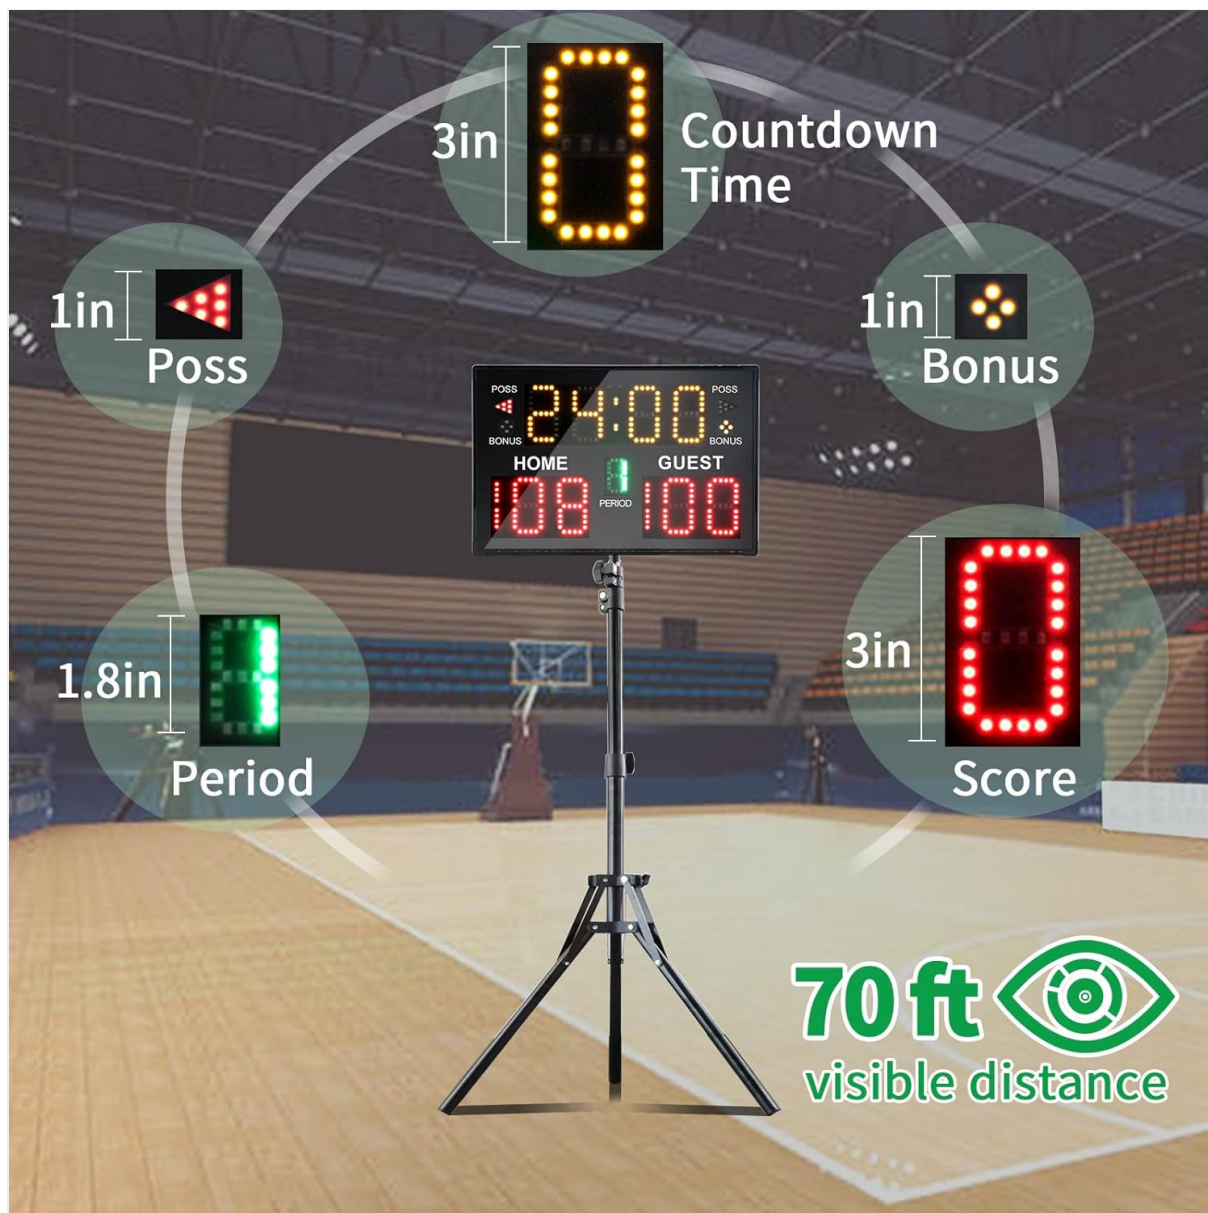

## PRODUCT FEATURES

---

- **Professional Score Keeper:** High-definition LED lights display score, time, period, bonus, and possession. Score range (0-199), period (0-9). A 90 dB beep sounds when time expires. All functions are easily controlled by the remote.
- **Battery Powered:** The LED scoreboard is powered by three 18650 batteries (not included) and supports rechargeable batteries for convenience and durability. The digital scoreboard can also be plugged in and used without batteries.
- **Versatile Electronic Scoreboard:** This portable scoreboard can be used for basketball, volleyball, tennis, ping-pong, baseball, pickleball, shuffleboard, and football. An excellent score keeper for outdoor, court, table, or fence games.
- **Multiple Mounting Options:** Mount on a tripod, place on a table, hang on a wall, or suspend from a net. All four methods include necessary installation accessories.
- **High Visibility:** Features high-quality LED digital tubes designed to adapt to various lighting conditions, ensuring clear visibility up to 70 feet.
- **Remote Control:** Operates wirelessly with a remote control, offering a range of up to 100 feet for convenient score management.

Image: The scoreboard displaying scores and time, highlighting a 100 ft remote control distance and a 90 dB sound alert.

Image: A diagram illustrating the dimensions of various display elements (Countdown Time, Poss, Bonus, Period, Score) and a 70 ft visible distance.

## PACKAGE CONTENTS

- Ousmile Digital Basketball Scoreboard
- Remote Control
- Tripod Stand (assembly required)
- Mounting Accessories (for wall/net hanging)
- Power Adapter (for plug-in use)

Image: The complete Ousmile Digital Scoreboard package, including the scoreboard, tripod stand, remote control, and a close-up of the battery compartment.