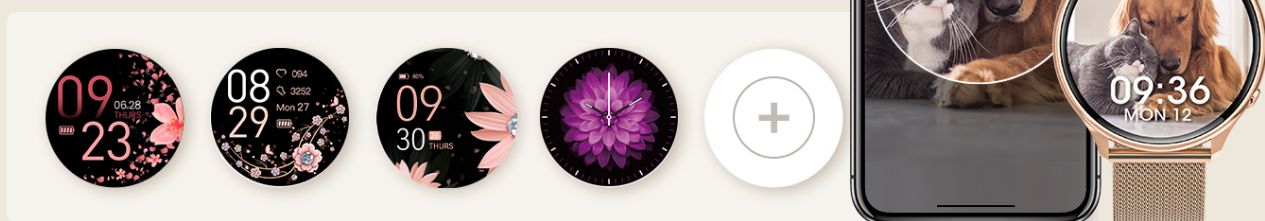

## 5. Customization and Other Features

- **Watch Faces:** Choose from over 200 watch faces in the "Fitcloud Pro" app or create your own custom watch face using your photos.
- **Always-on Display:** Keep the time visible without touching the screen (may affect battery life).
- **Alarms:** Set multiple alarms through the app or directly on the watch.
- **Music Control:** Control music playback on your smartphone (play, pause, skip tracks).
- **Remote Camera:** Use your watch as a remote shutter for your phone's camera.
- **Weather Forecast:** Get real-time weather updates on your wrist.
- **Sedentary Reminder:** Get alerts to move if you've been inactive for too long.

## 200+ Zifferblätter & DIY

Laden Sie Ihre Lieblingsfotos hoch und personalisieren Sie Ihre Schönheit

Figure 13: The smartwatch showcasing a selection of over 200 watch faces, including floral and abstract designs, and the option to create custom DIY watch faces using personal photos.

The image shows two smartwatch faces: an analog clock labeled 'Uhr Analoge' and a digital clock labeled 'Uhr Digital'. To the right, a woman is shown in bed with an alarm interface overlay. The interface has two entries: '08:00 everyday' with a blue toggle switch turned on, and '08:05 everyday' with a grey toggle switch turned off.

The image is split into two parts. The left part shows a weather forecast interface with six cards: Sunny (32°), Partly Sunny (30°), Cloudy (26°), Thunderstorm (28°), Rain (24°), and Night (22°). The right part shows a smartwatch with a 'Shortcut Key' (a plus sign) on its face. Surrounding the watch are several circular widgets: a music player for 'The show-mp3', a timer for '07:50 M', a heart rate monitor showing '90 BPM', and a weather widget for '23°C Cloudy Tur 7/23'.