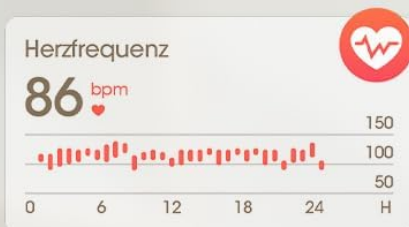

## 3. Health Monitoring

The smartwatch continuously monitors various health metrics:

- **Heart Rate:** Real-time heart rate tracking.

- **Blood Oxygen (SpO2):** Measures blood oxygen saturation levels.
- **Blood Pressure:** Provides estimated blood pressure readings.
- **Sleep Monitor:** Tracks sleep stages (deep, light, awake) and provides sleep quality analysis.
- **Menstrual Cycle Tracking:** Supports menstrual period prediction, ovulation tracking, and pregnancy preparation reminders.

# 24/7 Gesundheitsüberwachung

Echtzeitdaten, umfassende Aufmerksamkeit für die Gesundheit von Frauen

Figure 9: The smartwatch interface showing real-time health data, including heart rate (86 bpm), blood oxygen (94%), blood pressure (120/60 mmHg), and sleep duration (7h 26min), providing comprehensive health oversight.

# Kümmere dich um alle Frauen

Stellen Sie detailliertere Daten bereit, die für Frauen jeden Alters geeignet sind

Figure 10: The smartwatch interface showing detailed data for women's health, including menstrual cycle tracking, ovulation prediction, and pregnancy preparation, with a calendar view highlighting different cycle phases.

## 4. Sport Modes and Activity Tracking

The smartwatch offers over 120 sport modes to track your workouts accurately.

- **Activity Tracking:** Records steps, distance, calories burned, and active minutes.
- **Sport Modes:** Select your preferred activity (e.g., Yoga, Running, Fitness) to get specific metrics.