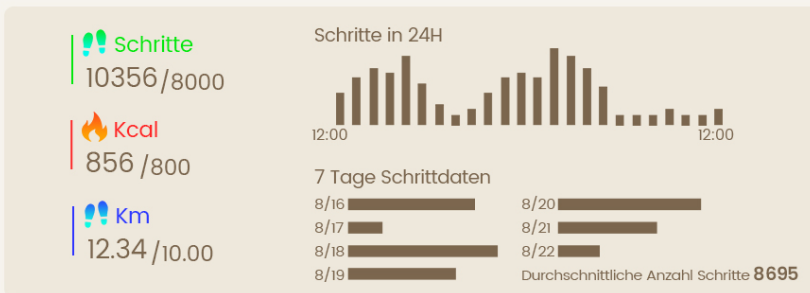

**Figure 11:** A woman meditating, with the smartwatch displaying icons representing various sport modes, including yoga, running, cycling, and swimming, indicating the 120+ available sport modes.

## Detaillierte Sportdaten

Professioneller Bewegungsalgorithmus, der Frauen dabei hilft, wissenschaftlicher zu trainieren.

Figure 12: The smartwatch screen showing detailed sport data, including daily steps (10356/8000), calories burned (856 Kcal), and distance covered (12.34 Km), along with a 7-day step data graph.