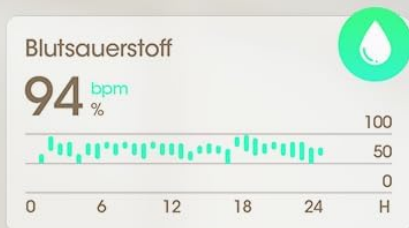

## 3. Health Monitoring

The smartwatch continuously monitors various health metrics:

- **Heart Rate:** Real-time heart rate tracking.

- **Blood Oxygen (SpO2):** Measures blood oxygen saturation levels.
- **Blood Pressure:** Provides estimated blood pressure readings.
- **Sleep Monitor:** Tracks sleep stages (deep, light, awake) and provides sleep quality analysis.
- **Menstrual Cycle Tracking:** Supports menstrual period prediction, ovulation tracking, and pregnancy preparation reminders.

# 24/7 Gesundheitsüberwachung

Echtzeitdaten, umfassende Aufmerksamkeit für die Gesundheit von Frauen

Figure 9: The smartwatch interface showing real-time health data, including heart rate (86 bpm), blood oxygen (94%), blood pressure (120/60 mmHg), and sleep duration (7h 26min), providing comprehensive health oversight.

# Kümmere dich um alle Frauen

Stellen Sie detailliertere Daten bereit, die für Frauen jeden Alters geeignet sind

Figure 10: The smartwatch interface showing detailed data for women's health, including menstrual cycle tracking, ovulation prediction, and pregnancy preparation, with a calendar view highlighting different cycle phases.

## 4. Sport Modes and Activity Tracking

The smartwatch offers over 120 sport modes to track your workouts accurately.

- **Activity Tracking:** Records steps, distance, calories burned, and active minutes.
- **Sport Modes:** Select your preferred activity (e.g., Yoga, Running, Fitness) to get specific metrics.