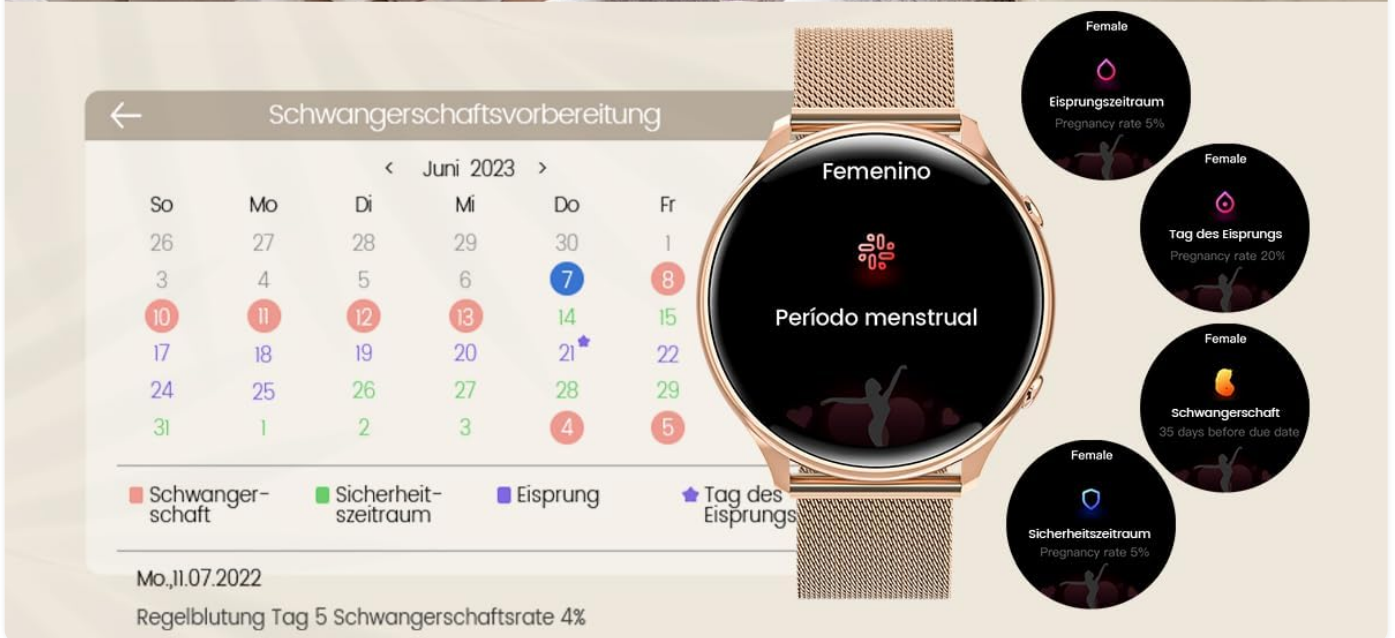

# 24/7 Gesundheitsüberwachung

Echtzeitdaten, umfassende Aufmerksamkeit für die Gesundheit von Frauen

Figure 9: The smartwatch interface showing real-time health data, including heart rate (86 bpm), blood oxygen (94%), blood pressure (120/60 mmHg), and sleep duration (7h 26min), providing comprehensive health oversight.

# Kümmere dich um alle Frauen

Stellen Sie detailliertere Daten bereit, die für Frauen jeden Alters geeignet sind

Figure 10: The smartwatch interface showing detailed data for women's health, including menstrual cycle tracking, ovulation prediction, and pregnancy preparation, with a calendar view highlighting different cycle phases.

## 4. Sport Modes and Activity Tracking

The smartwatch offers over 120 sport modes to track your workouts accurately.

- **Activity Tracking:** Records steps, distance, calories burned, and active minutes.
- **Sport Modes:** Select your preferred activity (e.g., Yoga, Running, Fitness) to get specific metrics.