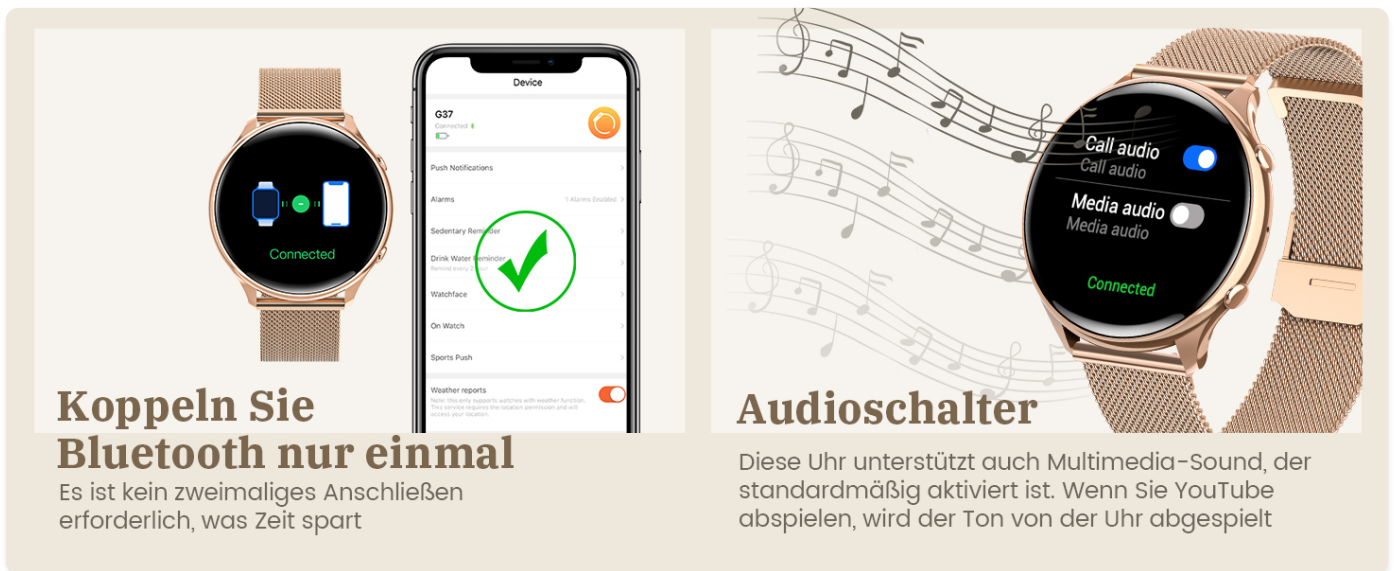

## **2. App Installation and Pairing**

To unlock all features, download and install the "Fitcloud Pro" app on your smartphone.

1. Scan the QR code in the manual or search for "Fitcloud Pro" in your phone's app store (compatible with Android 4.4+ and iOS 9.0+).
2. Open the app and follow the on-screen instructions to create an account or log in.
3. Enable Bluetooth on your smartphone.
4. In the "Fitcloud Pro" app, navigate to "Device" and select "Add Device". The app will search for your smartwatch (G37).
5. Select "G37" from the list to pair. Confirm the pairing request on both your phone and the smartwatch.
6. For Bluetooth call functionality, ensure the watch is connected for both data and audio. This usually requires a second Bluetooth connection prompt after initial pairing.

# Einfach zu verwendende Bluetooth Anrufe

Optimierte Verbindungsschritte,  
maßgeschneidert für Frauen

Kontakte

Mikrofon

Hi-Fi  
Spektren

Einfach verbinden\*  
Bluetooth einmal

**Figure 3:** Illustration of the smartwatch successfully connected to a smartphone via Bluetooth, enabling convenient call functions directly from the watch. The image also shows the "Connected" status on the watch screen and a checkmark in the app indicating successful pairing.

**Figure 4:** This image demonstrates the one-time Bluetooth pairing process and the audio switch feature. It shows the watch connected to the phone and options to enable or disable call audio and media audio, allowing sound to play through the watch.

### 3. Strap Installation and Adjustment

Your smartwatch comes with two interchangeable straps: a Milanese loop and a silicone strap. To change or adjust the strap:

- Locate the quick-release pins on the back of the strap.
- Slide the pin inwards to detach the strap.
- Align the new strap with the watch lugs and slide the pin outwards to secure it.
- Ensure the strap is securely fastened before wearing.