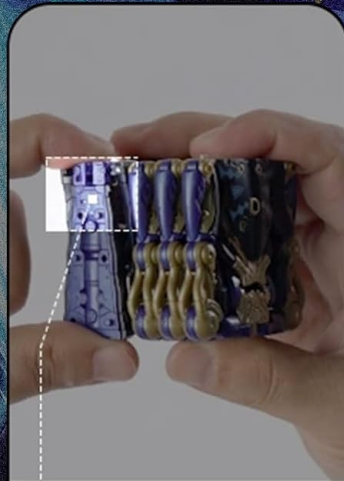

FRIENDLY REMINDER

■ **Please be cautious when applying force here, excessive force may cause damage to the parts**