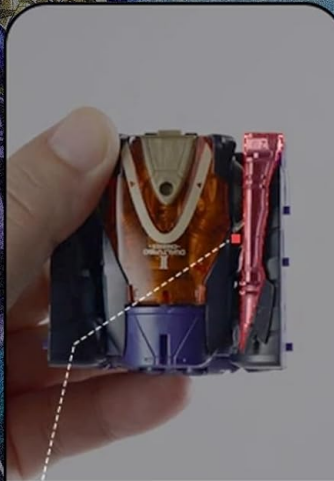

■ **It is recommended to first lift the highlighted parts**