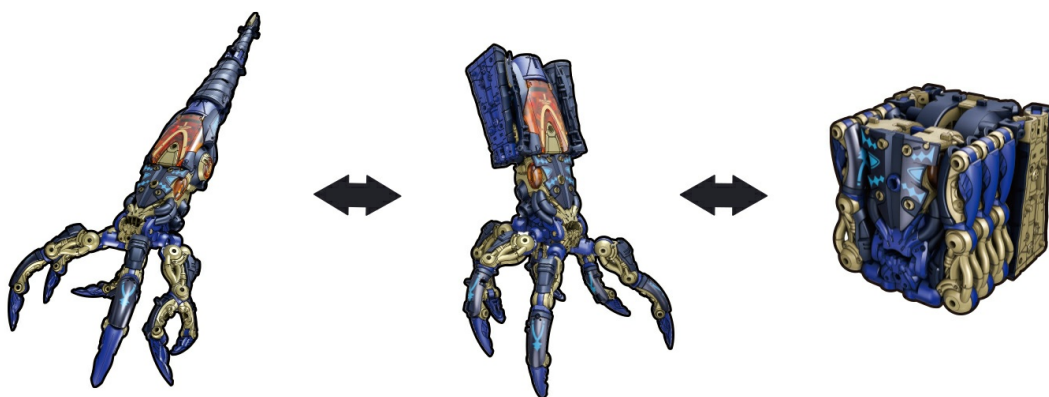

Thank you for purchasing the 52TOYS BEASTBOX BB-52 DOWNSPIRAL action figure. This product is a unique collectible that transforms between a compact cube mode and an articulated mecha figure inspired by the Cameroceras. This manual provides essential information for safe handling, transformation, and maintenance of your figure.

The BB-52 DOWNSPIRAL features numerous articulated joints, including its tentacles and main body sections. These joints allow for a wide range of dynamic poses. The tail is also rotatable for added display options.

DEFORMATION PROCEDURE | For procedure details please refer to the manual

Image: BB-52 DOWNSPIRAL demonstrating high mobility and posing capabilities.

Some joints are designed with bearings for smooth rotation. Always manipulate joints gently to prevent stress or breakage.

ROLE ATTRIBUTES

BB-52

DOWNSPIRAL

Image: Illustration of smooth rotation with bearings in the figure's joints.

7. CARE AND MAINTENANCE

- **Cleaning:** Use a soft, dry cloth to gently wipe the figure. For stubborn dirt, a slightly damp cloth can be used, but avoid harsh chemicals or abrasive materials.
- **Storage:** Store the figure in its transparent storage box or a cool, dry place away from direct sunlight and extreme temperatures to prevent material degradation or discoloration.
- **Joint Care:** If joints become stiff, do not force them. Gently work them back and forth or apply a small amount of silicone lubricant if necessary (ensure it is plastic-safe).
- **Display:** For collectors with multiple BEASTBOX figures, the transparent storage boxes can be interlocked to create a display wall for neat and easy storage.