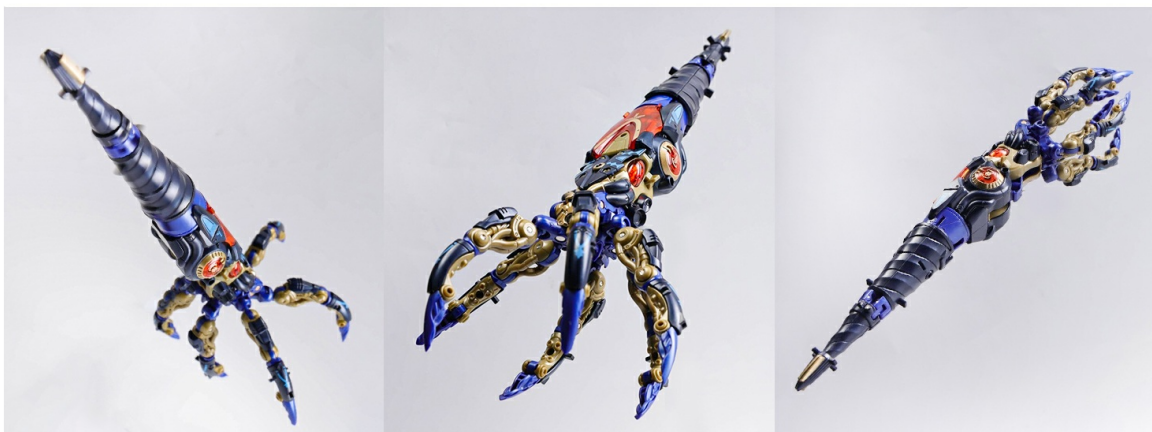

HIGH MOBILITY

Image: Friendly reminders for careful transformation.

Visual Transformation Guide: