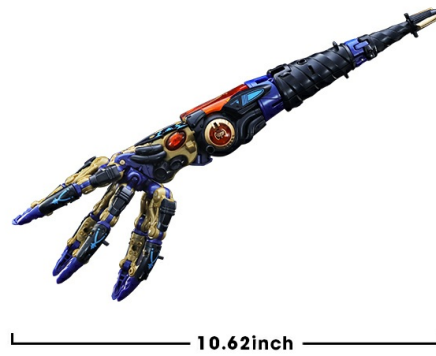

Thank you for purchasing the 52TOYS BEASTBOX BB-52 DOWNSPIRAL action figure. This product is a unique collectible that transforms between a compact cube mode and an articulated mecha figure inspired by the Cameroceras. This manual provides essential information for safe handling, transformation, and maintenance of your figure.

Key Features:

- **Dual Mode Transformation:** Converts between a compact 5x5x5cm cube and a 27cm (10.6 inch) mecha figure.
- **Articulated Joints:** The figure boasts fully adjustable joints for dynamic posing.
- **Detailed Design:** Features metallic color painting, a transparent canopy that can be opened, and a rotatable tail.

Image: Detailed view of the BB-52 DOWNSPIRAL highlighting its articulated tentacles, metallic paint, transparent canopy, and rotatable tail.

4. PACKAGE CONTENTS

Upon opening your BB-52 DOWNSPIRAL package, you should find the following items:

- BB-52 DOWNSPIRAL Action Figure
- Transparent Storage Box (5x5x5cm)
- Instruction Manual (this document)
- Character Card
- PVC Card
- Product List Poster

PRODUCT SIZE

Image: Contents of the BB-52 DOWNSPIRAL package.