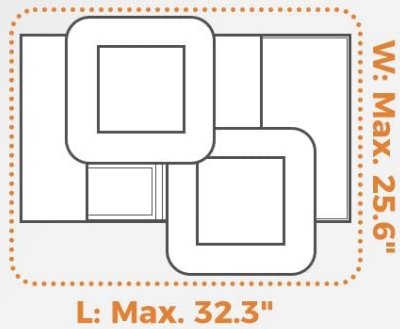

## Space Saving

Vertical structures without taking up much floor space

Max. Area≈5.74ft

Image 5.2: The two comfortable cat condos, ideal for private and cozy rest.

- **Fluffy Hammock:** A large, fluffy hammock provides an additional comfortable spot for stretching and snoozing.
- **Interactive Pompoms:** Two dangling pompom toys encourage playful batting and hunting instincts. A spare pompom is included for replacement.