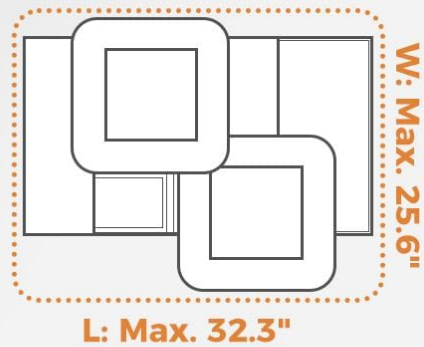

## Space Saving

Vertical structures without taking up much floor space

Max. Area≈5.74ft

Image 4.1: A step-by-step assembly diagram, guiding users through the construction of the cat tree.

## 5. PRODUCT FEATURES AND USAGE

The MUTTROS 70.9" Multi-Level Cat Tree offers a variety of features designed to enrich your cat's environment:

- **Multi-Level Design:** With a height of 70.9 inches, this tower provides ample vertical space for climbing and exploration, satisfying your cat's natural instincts.
- **Scratching Posts and Boards:** Six sisal-covered scratching posts and two scratching boards are integrated throughout the tree, offering durable surfaces for nail care and diverting scratching behavior from your furniture.
- **Comfortable Perches:** Two extra-large top perches provide elevated spots for observation, napping,