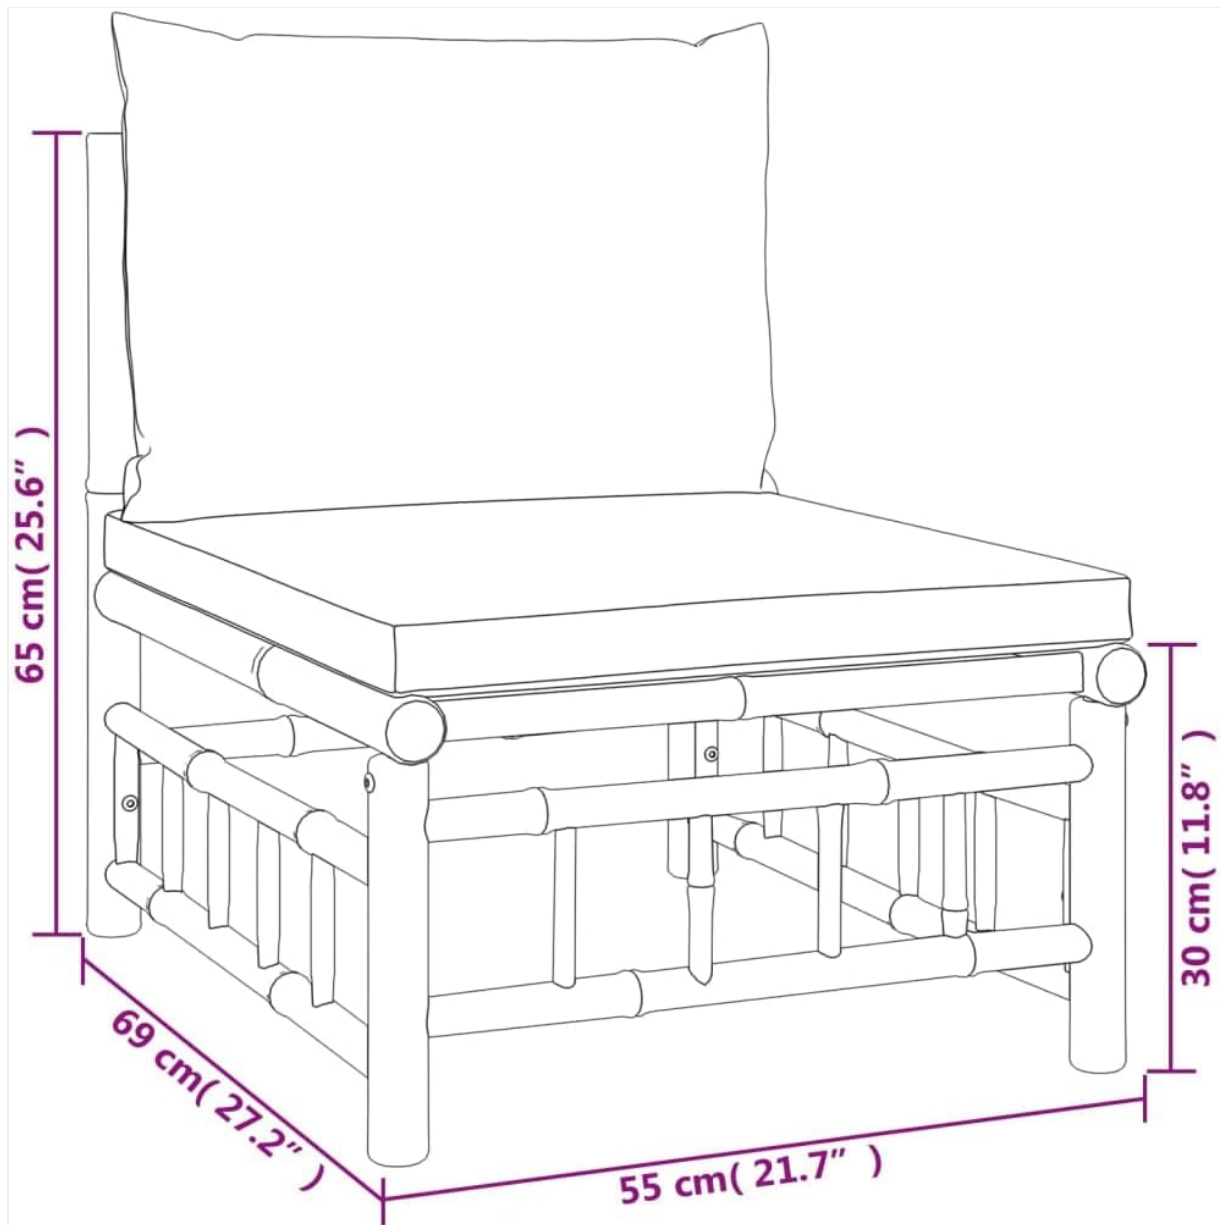

SPECIFICATIONS

Brand	Makastle
Model Number	sofa014
Material	Bamboo with natural finish
Cushion Cover Material	Fabric (100% polyester)
Cushion Filling Material	Foam
Cushion Color	Cream white
Overall Dimensions (W x D x H)	21.7" x 27.2" x 25.6" (55 cm x 69 cm x 65 cm)
Seat Size (W x D)	21.7" x 25.6" (55 cm x 65 cm)
Seat Height from Ground	11.8" (30 cm)
Seat Cushion Dimensions (W x D x T)	21.7" x 25.6" x 2" (55 cm x 65 cm x 5 cm)
Back Cushion Dimensions (W x D x T)	21.7" x 15.7" x 3.9" (55 cm x 40 cm x 10 cm)
Item Weight	18.7 pounds (8.5 kg)
Assembly Required	Yes
Product Care Instructions	Wipe with Damp Cloth