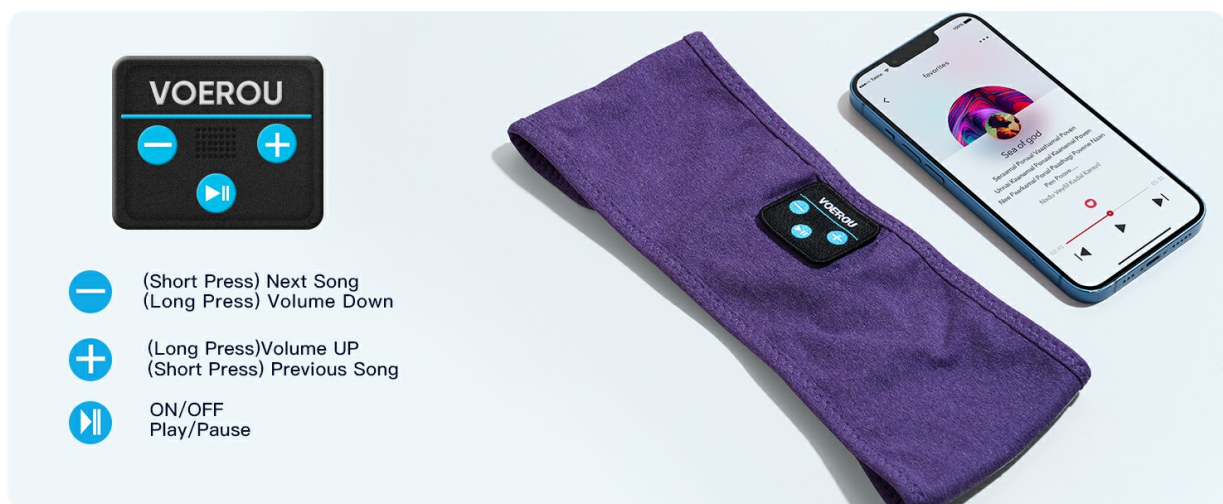

4.2. Bluetooth Pairing

To connect your headband to a Bluetooth-enabled device:

1. Ensure the headband is charged and turned off.
2. Press and hold the Power/Play/Pause button on the control panel until you hear a voice prompt indicating "Power On" and then "Pairing". The indicator light may flash blue/red.
3. On your device (smartphone, tablet, etc.), go to Bluetooth settings and turn Bluetooth on.
4. Search for available devices. The headband should appear as "VOEB01" or a similar name.
5. Select the headband from the list to pair. Once connected, you will hear a voice prompt "Connected".
6. The headband will automatically reconnect to the last paired device when powered on, if the device's Bluetooth is active and within range.

Video: Official Voerou video demonstrating the comfortable fit and features of the headband headphones for various activities.

5. OPERATING INSTRUCTIONS

The control panel on the front of the headband allows for easy management of your audio and calls.

Image: Diagram showing the functions of the control panel buttons on the headband.

- **Power On/Off:** Press and hold the Play/Pause button.
- **Play/Pause:** Short press the Play/Pause button.
- **Volume Up:** Long press the '+' button.
- **Volume Down:** Long press the '-' button.
- **Next Song:** Short press the '+' button.
- **Previous Song:** Short press the '-' button.
- **Answer/End Call:** Short press the Play/Pause button during an incoming call.
- **Reject Call:** Long press the Play/Pause button during an incoming call.
- **Voice Assistant:** Double-tap the Play/Pause button (functionality may vary by device).