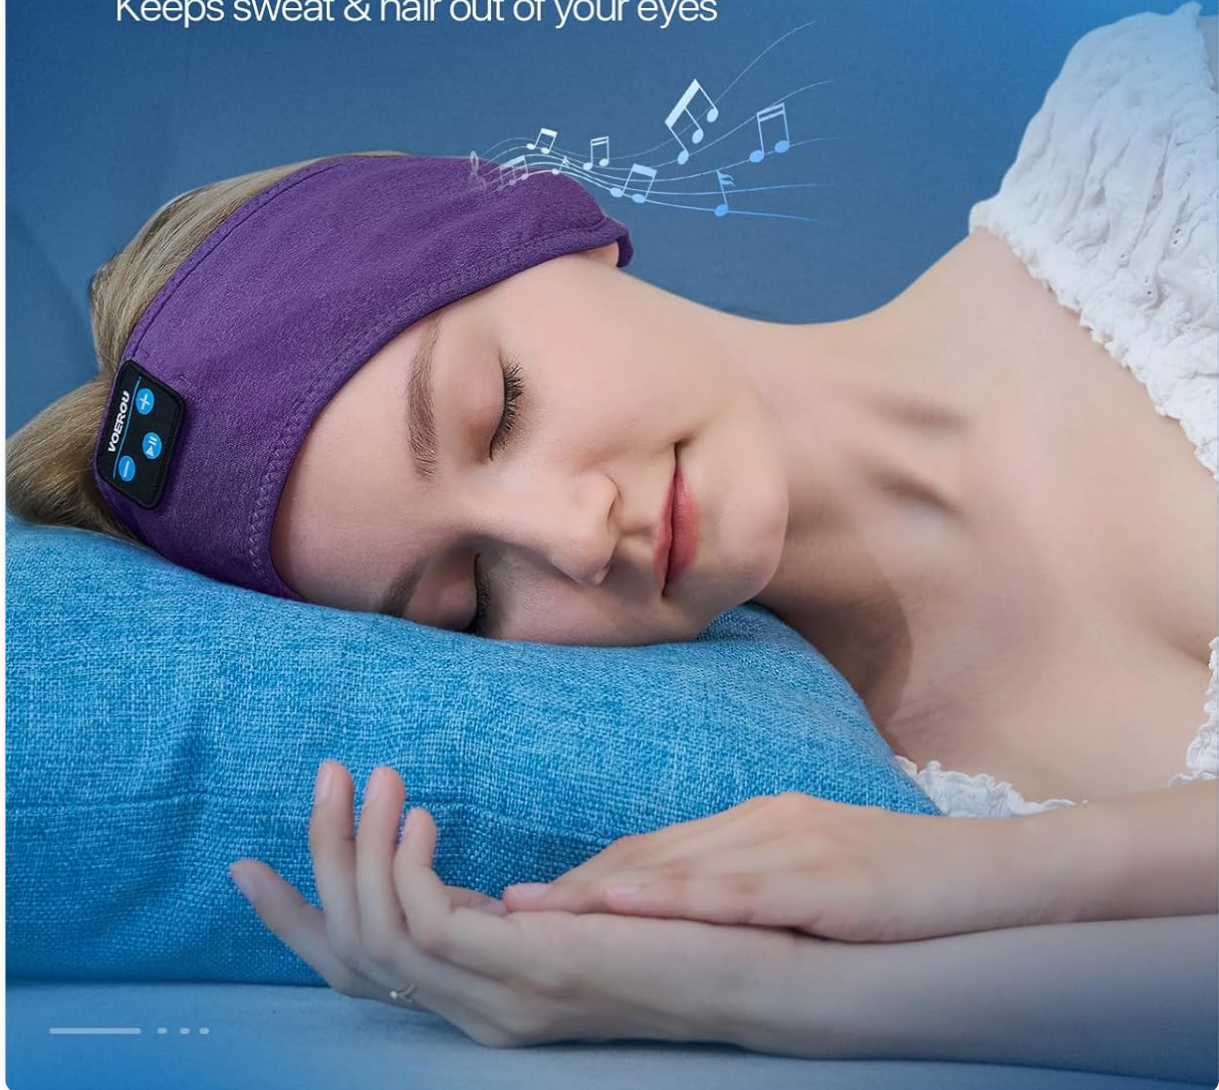

Thank you for choosing the Voerou Sleep Headphones Bluetooth Headband. This versatile 3-in-1 device combines wireless audio, a comfortable sports headband, and a sleep mask, designed for various activities including sleep, workouts, travel, and meditation. This manual provides essential information for setting up, operating, and maintaining your device.

3. PRODUCT FEATURES

- **Adjustable Strap:** Crafted from highly elastic and breathable materials, ensuring an ultra-comfortable and secure fit. The soft, hypoallergenic design is suitable for all-day wear and stretchable to fit most head sizes.
- **Versatile 3-in-1 Design:** Functions as sleep headphones, a sports Bluetooth headband, and a sleep mask. It allows wireless music listening, keeps hair in place, absorbs sweat during workouts, and includes a built-in ultra-thin microphone for hands-free calls.
- **Immersive Audio Experience:** Features advanced Bluetooth 5.2 technology and 40mm composite drivers for rich, well-balanced sound with deep bass, clear midranges, and crisp trebles.
- **Extended Playtime Reliability:** Equipped with a rechargeable lithium battery, providing up to 10 hours of playtime on a 1-2 hour charge. Advanced battery technology ensures a longer product lifespan.

Image: Close-up view of the Voerou Sleep Headphones Bluetooth Headband, highlighting the control panel and adjustable strap.

Comfortable For Side Sleepers

Keeps sweat & hair out of your eyes

Image: A person comfortably sleeping on their side while wearing the Voerou Sleep Headphones Bluetooth Headband, demonstrating its low-profile design for side sleepers.