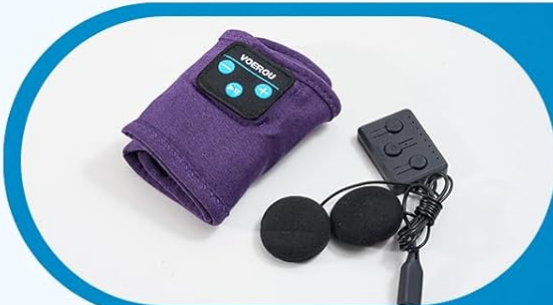

Easy to Remove Before Washing

1

Push devices control panel with Speaker out of its pocket

2

Pull speaker and devices panel out from separated stitching of the headband

3

Take out and put them separately

4