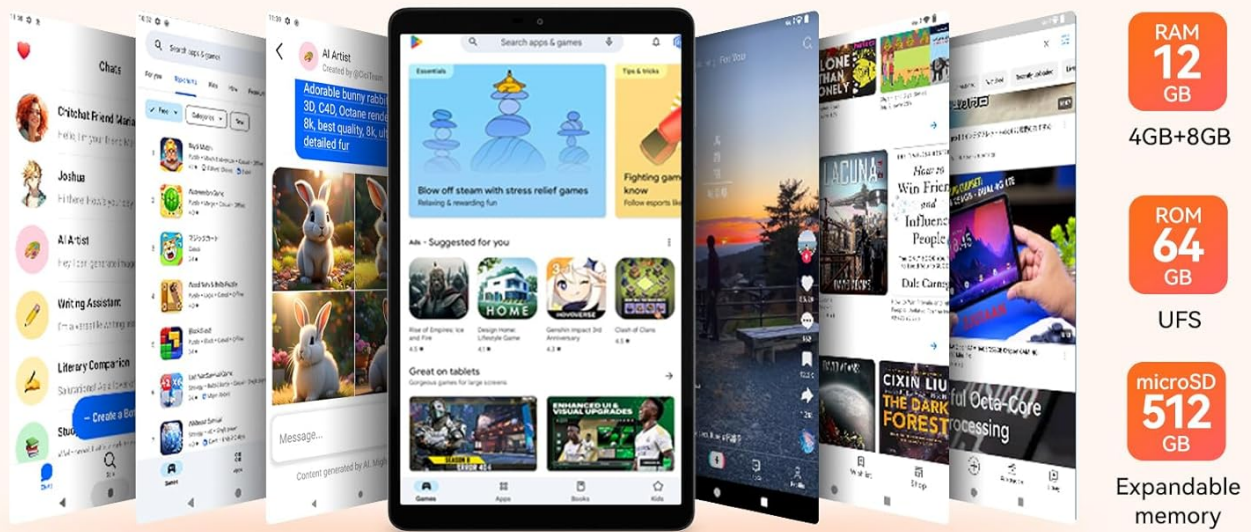

More Storage, Less Charging

4000 mAh

Figure 6.2: Storage and Battery Information.

7. CAMERA USAGE

The tablet is equipped with dual 5MP cameras (front and rear), suitable for video calls and capturing quick snapshots.

- **Taking Photos:** Open the Camera app, select photo mode, and tap the shutter button.
- **Recording Videos:** Switch to video mode in the Camera app and tap the record button.

8. MEDIA CONSUMPTION

With Widevine L1 certification, the iPlay 60 Mini Tab supports streaming HD content from platforms like Netflix. The dual speakers provide clear and immersive sound.

Video 8.1: Official ALLDOCUBE video showcasing the 8.7" Ultra-Portable Tablet's features and design.

9. MAINTENANCE

- **Cleaning:** Use a soft, lint-free cloth to clean the screen and body. Avoid harsh chemicals.