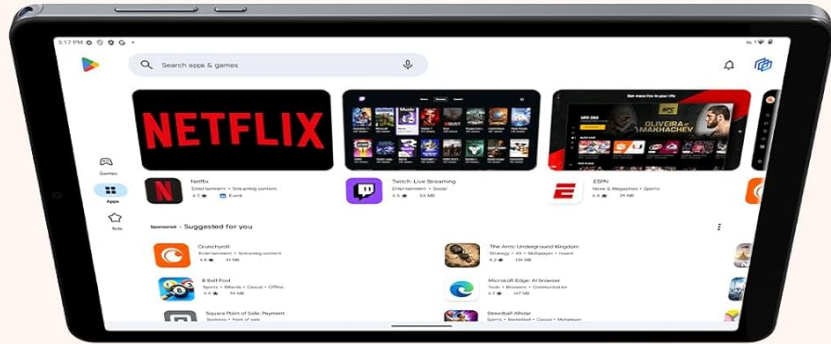

More Storage, Less Charging

4000 mAh

Figure 6.2: Storage and Battery Information.

7. CAMERA USAGE

The tablet is equipped with dual 5MP cameras (front and rear), suitable for video calls and capturing quick snapshots.

- **Taking Photos:** Open the Camera app, select photo mode, and tap the shutter button.
- **Recording Videos:** Switch to video mode in the Camera app and tap the record button.

8. MEDIA CONSUMPTION

With Widevine L1 certification, the iPlay 60 Mini Tab supports streaming HD content from platforms like Netflix. The dual speakers provide clear and immersive sound.

Video 8.1: Official ALLDOCUBE video showcasing the 8.7" Ultra-Portable Tablet's features and design.

9. MAINTENANCE

- **Cleaning:** Use a soft, lint-free cloth to clean the screen and body. Avoid harsh chemicals.