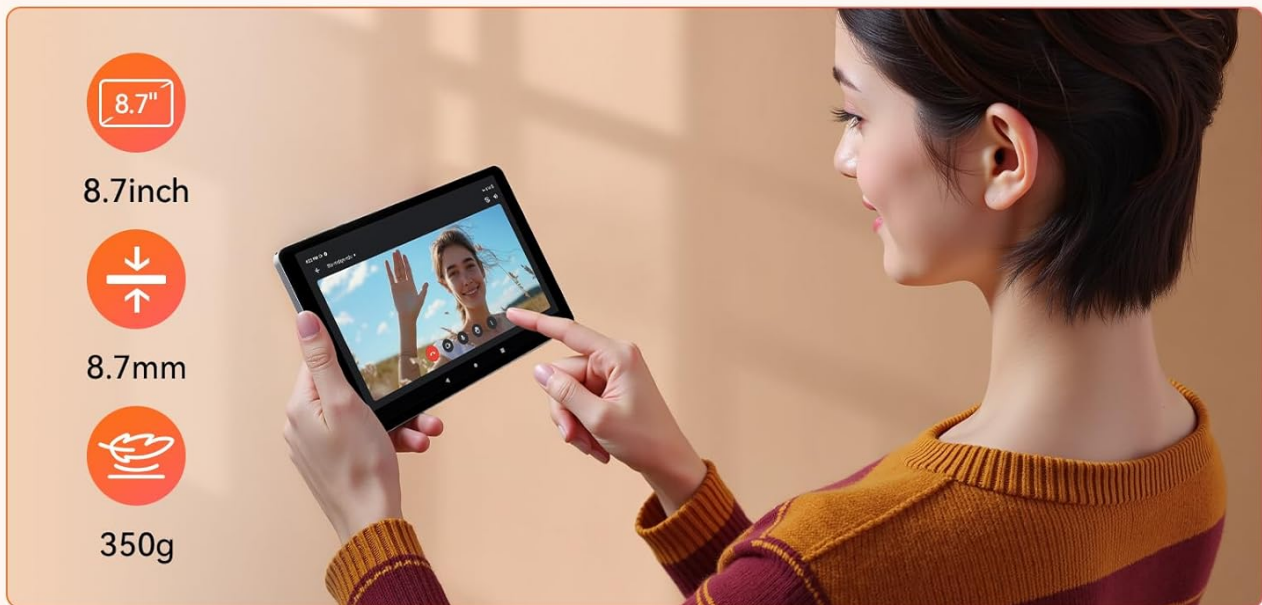

Ultra-Light & Crisp Camera

Only 350g, 8.7mm Thin with 5MP+5MP Dual Cameras

Figure 3.1: Tablet's thin profile and camera placement.

Stay Connected Everywhere

4G LTE, Wi-Fi, GPS, and More

Figure 3.2: Connectivity options including USB-C, 3.5mm jack, and SIM/MicroSD slot.