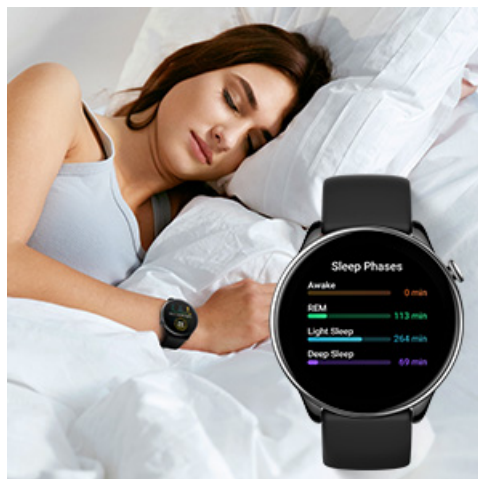

Image: Ultra-long battery life of the Amazfit GTR Mini.

3.2 Health Monitoring

Monitor your well-being with 24/7 heart rate tracking, blood-oxygen level measurement (SpO₂), and stress level monitoring. The watch provides alerts for unusual health changes and offers a one-tap measuring function for quick health metric checks.

Sleep Tracking

The Amazfit GTR Mini offers enhanced sleep tracking, exploring in-depth sleep stages and quality analytics. Activate Sleep Mode to minimize interruptions for a restful, rejuvenating sleep. It tracks sleep quality, including nap times and sleep stages.

Image: Sleep Phases tracking on the Amazfit GTR Mini.

3.3 Fitness Tracking

This fitness watch offers over 120 sports modes with smart recognition. It automatically detects seven sports and provides comprehensive reports on calories, steps, and performance. Experience precision with its GPS technology, backed by support for five satellite systems, ideal for outdoor activities.