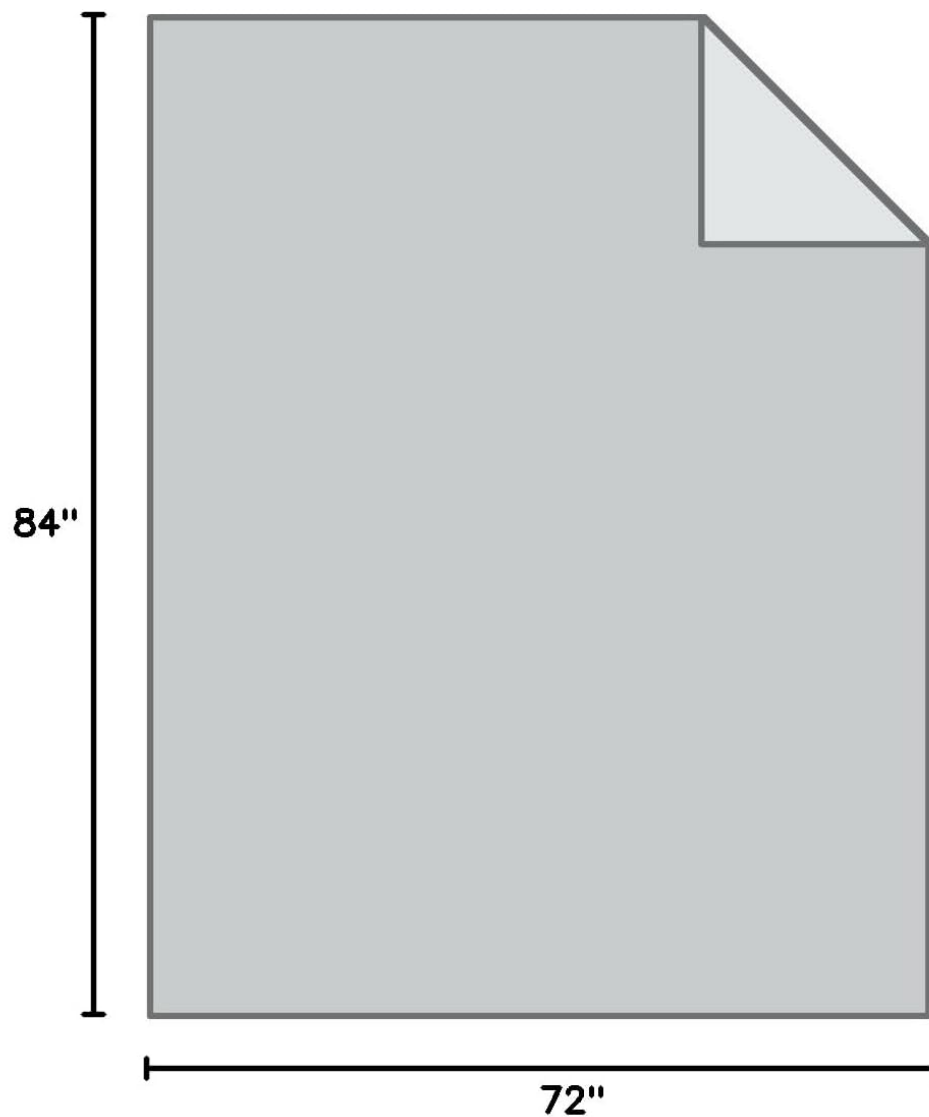

## Illustration only - product shape might vary.

Image: A table detailing the dimensions (Throw, Twin, Full, Queen, King, California King) and corresponding control and power cord lengths for different CAROMIO electric blanket sizes.