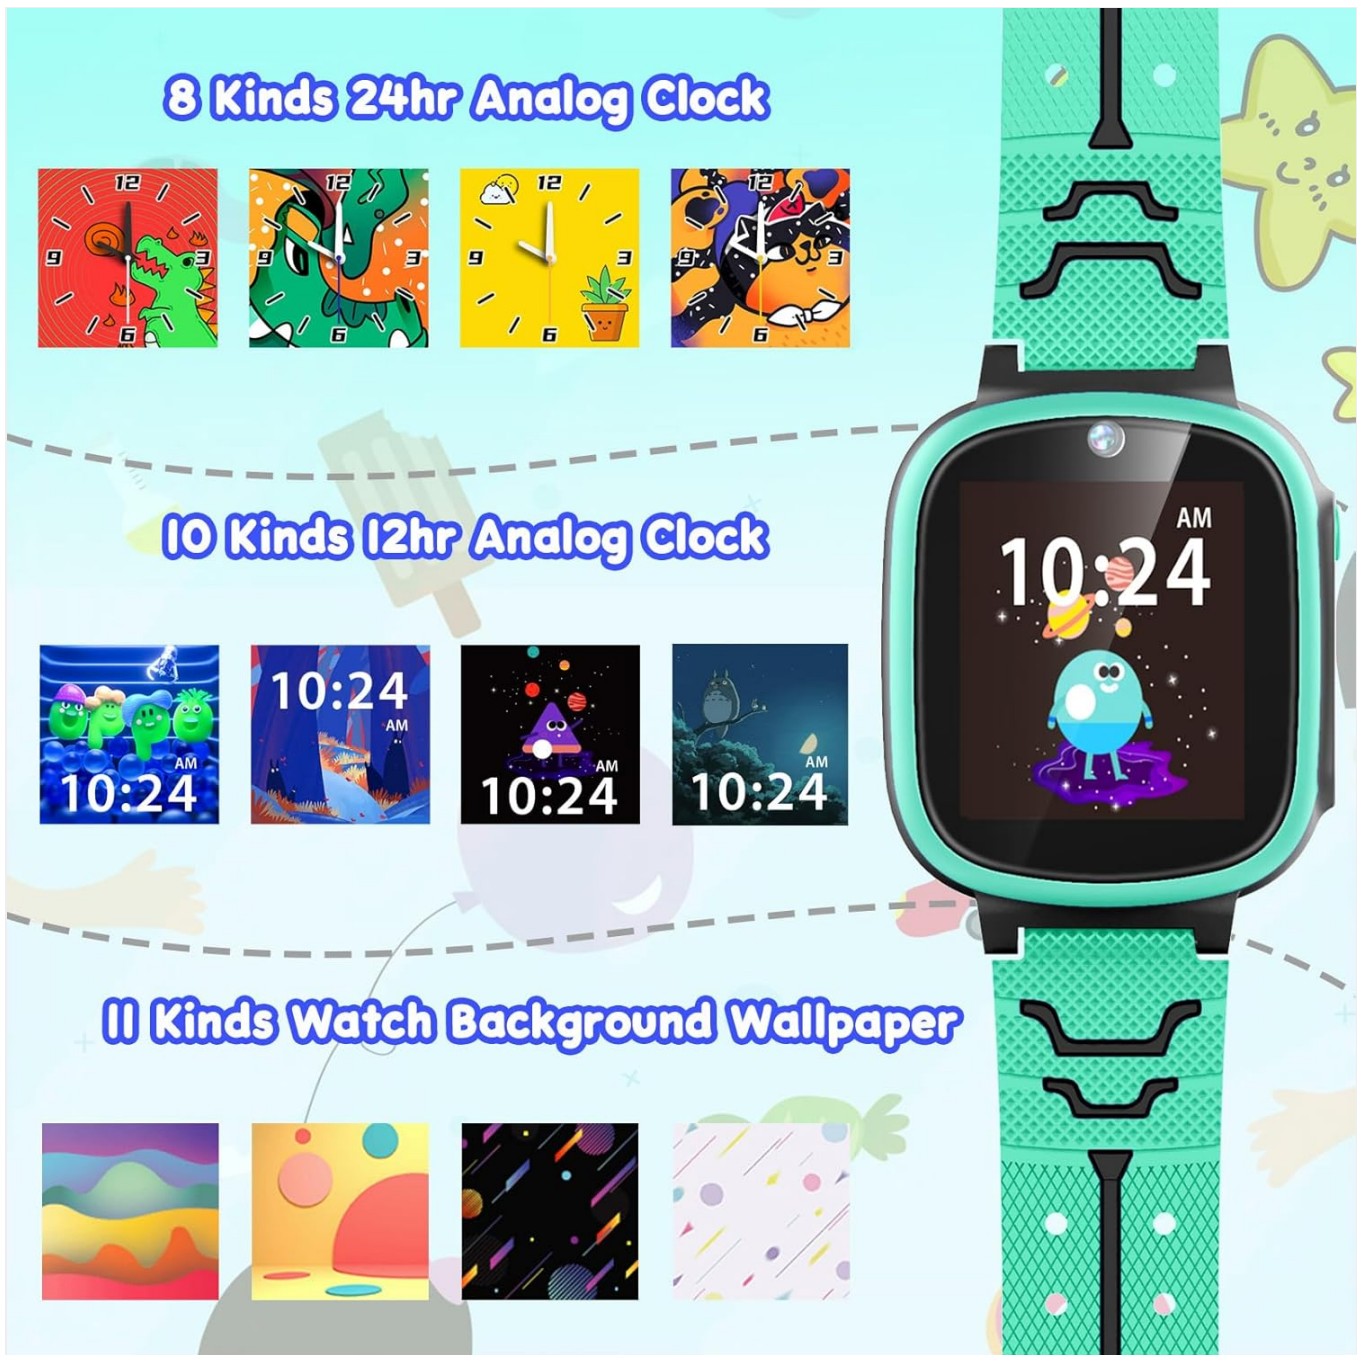

[Manuals.plus](#) /

› [Luoba](#) /

› Luoba Smart Watch for Kids Instruction Manual

Luoba i19

Luoba Smart Watch for Kids Instruction Manual

Model: i19

1. INTRODUCTION

Thank you for choosing the Luoba Smart Watch for Kids. This multi-functional smartwatch is designed to provide entertainment and educational value for children aged 3-10 years. It features a 1.44-inch touchscreen and comes equipped with a variety of functions including 20 puzzle games, a camera, video recording, music playback, an alarm clock, stopwatch, and calendar. It also incorporates new learning features such as object sound recognition, fitness exercises, and good habits teaching. This manual provides essential information for setting up, operating, maintaining, and troubleshooting your new smartwatch.

3. OPERATING INSTRUCTIONS

3.1 Navigating the Touchscreen

The Luoba Smart Watch features a responsive 1.44-inch touchscreen. Swipe left or right to browse through different applications and functions. Tap on an icon to select and open an application. Use the physical home button on the side to return to the main clock interface.

Image: Two children playing, with the smartwatch prominently displaying its camera and video recording capabilities.

- **Recording:** Use the recording function to capture audio notes or messages.
- **Music Playback:** The watch has built-in fun children's songs. You can also connect the watch to a computer via USB to transfer additional music files your child enjoys.
- **Alarm Clock:** Set multiple alarms to help with daily routines, such as waking up or reminding for activities.
- **Stopwatch:** A simple stopwatch function for timing activities or games.
- **Calendar:** View the current date and month.
- **Analog Clock:** Choose from various 12-hour and 24-hour analog clock faces and customize the watch background wallpaper to personalize the display.