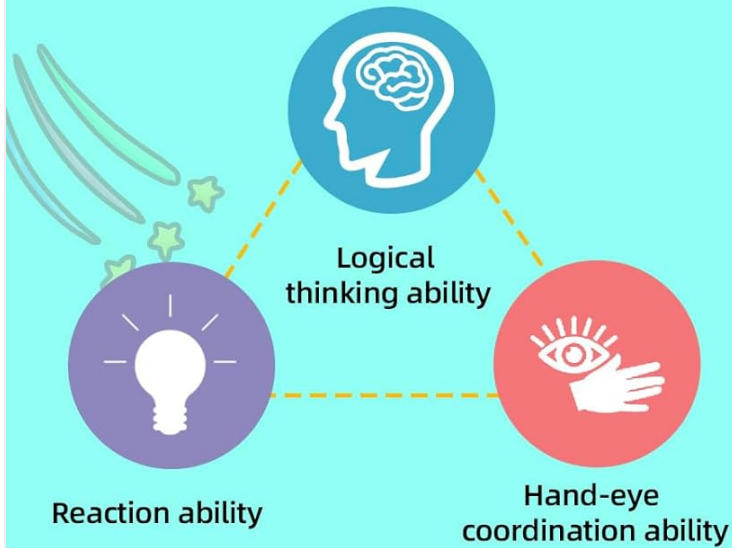

20 Fun Puzzle Games

Kids Smart Watch with 3 Exciting+17 Puzzle Games

Sudoku

Image: A young boy interacting with the smartwatch, highlighting the 20 built-in puzzle games that develop cognitive skills.

- **Learning Themes:** Explore three easy learning themes: recognizing 10 object sounds, 9 steps of fitness exercises, and 5 good habits teaching. These features are designed to make learning fun and interactive.