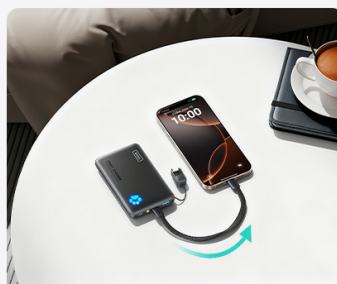

INIU P41

INIU P41 10000mAh 45W Mini Power Bank User Manual

Model: P41 | Brand: INIU

[Overview](#)   [Package Contents](#)   [Product Features](#)   [Setup](#)   [Operation](#)   [Safety Information](#)   [Maintenance](#)
[Troubleshooting](#)   [Specifications](#)   [Warranty & Support](#)

1. OVERVIEW

The INIU P41 10000mAh 45W Mini Power Bank is a compact and powerful portable charger designed for on-the-go use. Featuring high-density TinyCell technology, it offers significant power in a small form factor. Its 45W fast charging capability ensures your devices are powered up quickly, and the smart detachable USB-C cable provides convenience and durability. This power bank is also approved for air travel, making it an ideal companion for your journeys.

Cómo usar el cable USB-C GoCord incluido

Cargar

Image: The INIU P41 Power Bank compared to a smartphone, highlighting its compact dimensions (10.9 cm x 6.8 cm) and lightweight design (36% lighter), making it highly portable.

2. PACKAGE CONTENTS

Please check the package for the following items: