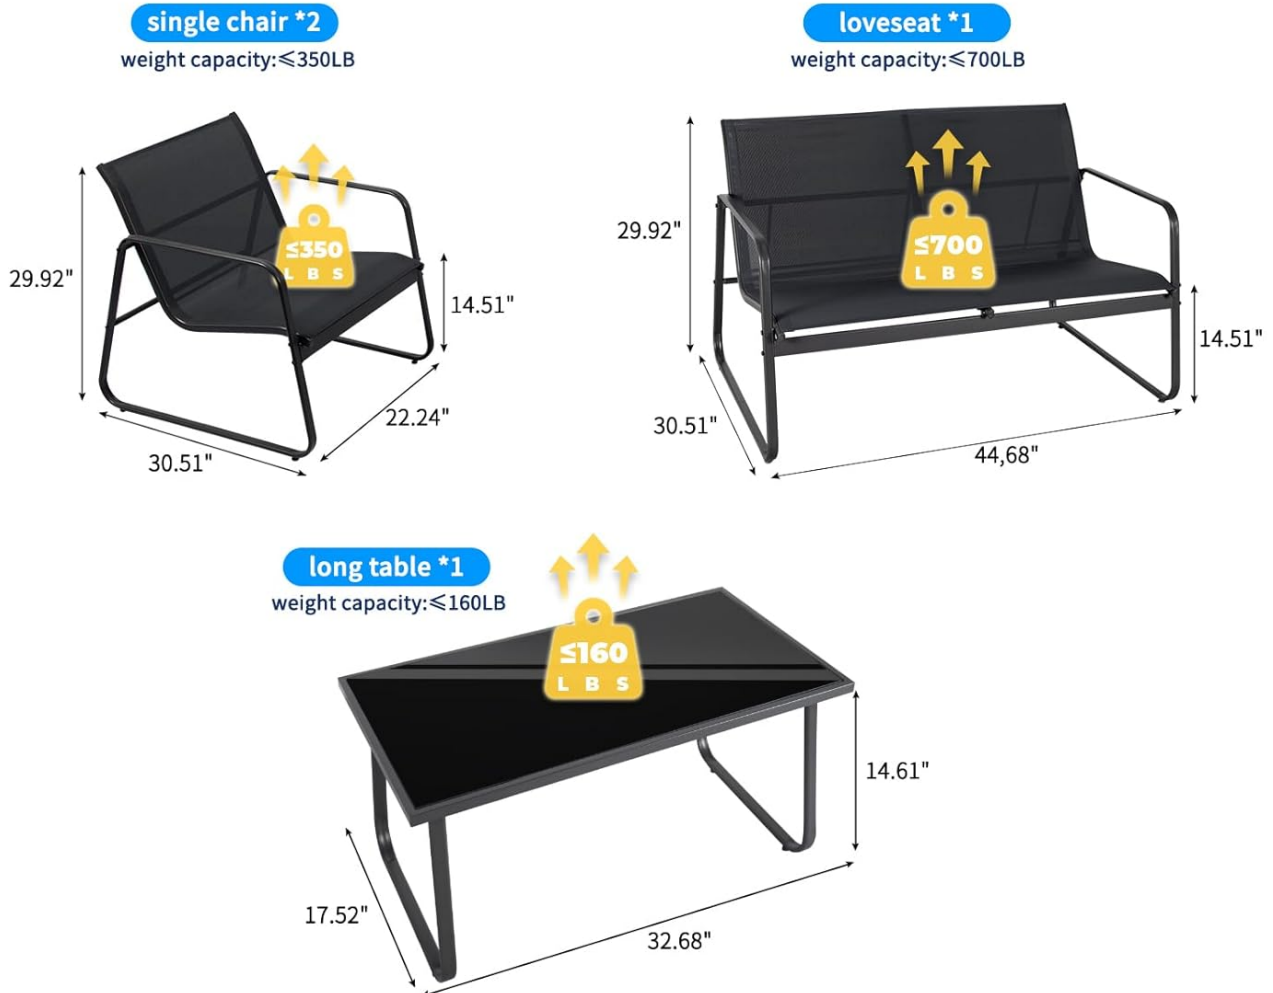

Full-fit back

large area can relieve soreness

Mesh material

breathable suitable for summer use

Image: Illustrates the full-fit back design for spinal support and the breathable mesh material suitable for summer use.

PRODUCT DIMENSIONS

This 4-Pieces Patio Conversation Sets contains two single chairs, a loveseat and a long table.

Image: Product dimensions and weight capacities for the single chairs (≤ 350 LB), loveseat (≤ 700 LB), and long table (≤ 160 LB).

OPERATING INSTRUCTIONS

Your PAIQIAN 4-Piece Patio Furniture Set is designed for comfortable outdoor use. Simply arrange the two single chairs, the double chair (loveseat), and the coffee table to suit your space and needs.