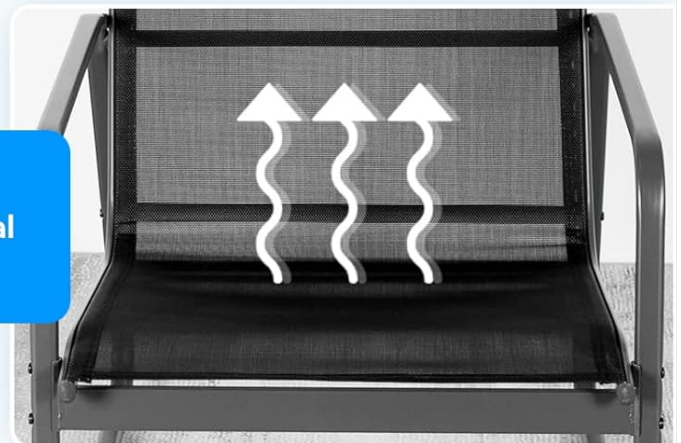

PRODUCT FEATURES

- **Quality Material:** The chairs feature high-quality textilene mesh material for breathability and comfort, especially in warm weather. This material is also easy to clean.

- **Sturdy and Durable Frame:** Constructed with a powder-coated alloy steel frame, ensuring strength, durability, and resistance to deformation and rainwater erosion for long service life.
- **Comfort-Oriented Design:** Curved backrests are designed to follow the natural curve of the spine, providing enhanced comfort. Curved armrests offer additional relaxation.
- **Tempered Glass Tabletop:** The coffee table features a sleek, modern tempered glass top that is embedded for safety and stability.
- **Easy to Move:** The curved back design of the chairs allows for convenient lifting and repositioning without scratching surfaces.
- **Non-slip Feet:** Equipped with non-slip feet to protect your floors and ensure stability.

HIGH-QUALITY MATERIAL

Fade resistant

Durable

Waterproof

Curved Armrest
&
Steel Frame

Breathable Textilene Material

Image: Detail view highlighting the high-quality, fade-resistant, durable, and waterproof textilene material, along with the curved armrest and sturdy steel frame.

Full-fit back

large area can relieve soreness

Mesh material

breathable suitable for summer use

Image: Illustrates the full-fit back design for spinal support and the breathable mesh material suitable for summer use.