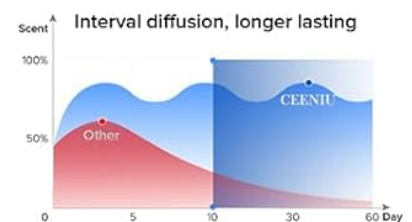

Common Questions

1

365-Day Warranty

Quick **24/7 response for one year.**
(Brand new replacement - refundable).

2

Usage Time

Includes aroma box for **1200 sprays.**
Two modes, strong mode lasts 6000 minutes,
weak mode lasts 8000.

3

Installation

Refer to the manual for **detailed instructions.**
A **yellow light** indicates abnormal installation
or an exhausted aroma box.

4

Scent Intensity

At Ceenu, we're dedicated to **natural fragrances,**
known for their authentic scents. **Intensity Ranking**
Oceanic Saga > Voyager Vista > Alpine Ambition