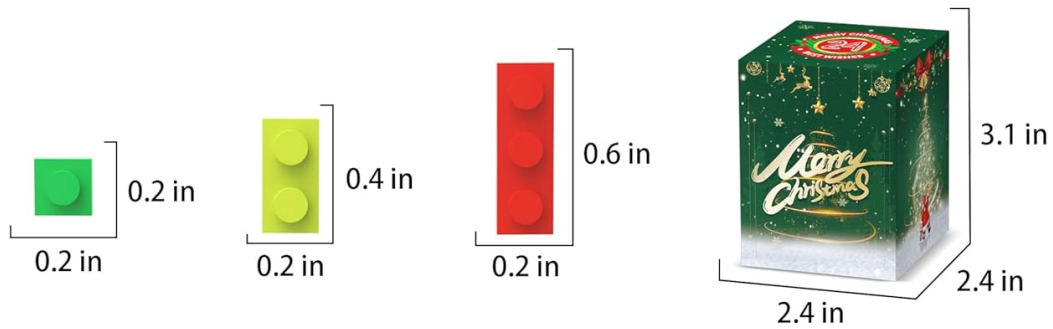

A clear diagram indicating the dimensions of the assembled Christmas tree (9.6 inches height, 5.4 inches base width) and the product packaging (15 x 3.3 x 9.8 inches), along with individual block sizes.

7. WARRANTY AND SUPPORT

QIFUN provides support for this product. For any inquiries, including missing parts or assembly questions, please contact us directly using the email address found on the product packaging. We are committed to ensuring your satisfaction.

For general product information, visit the [QIFUN Brand Store](#).