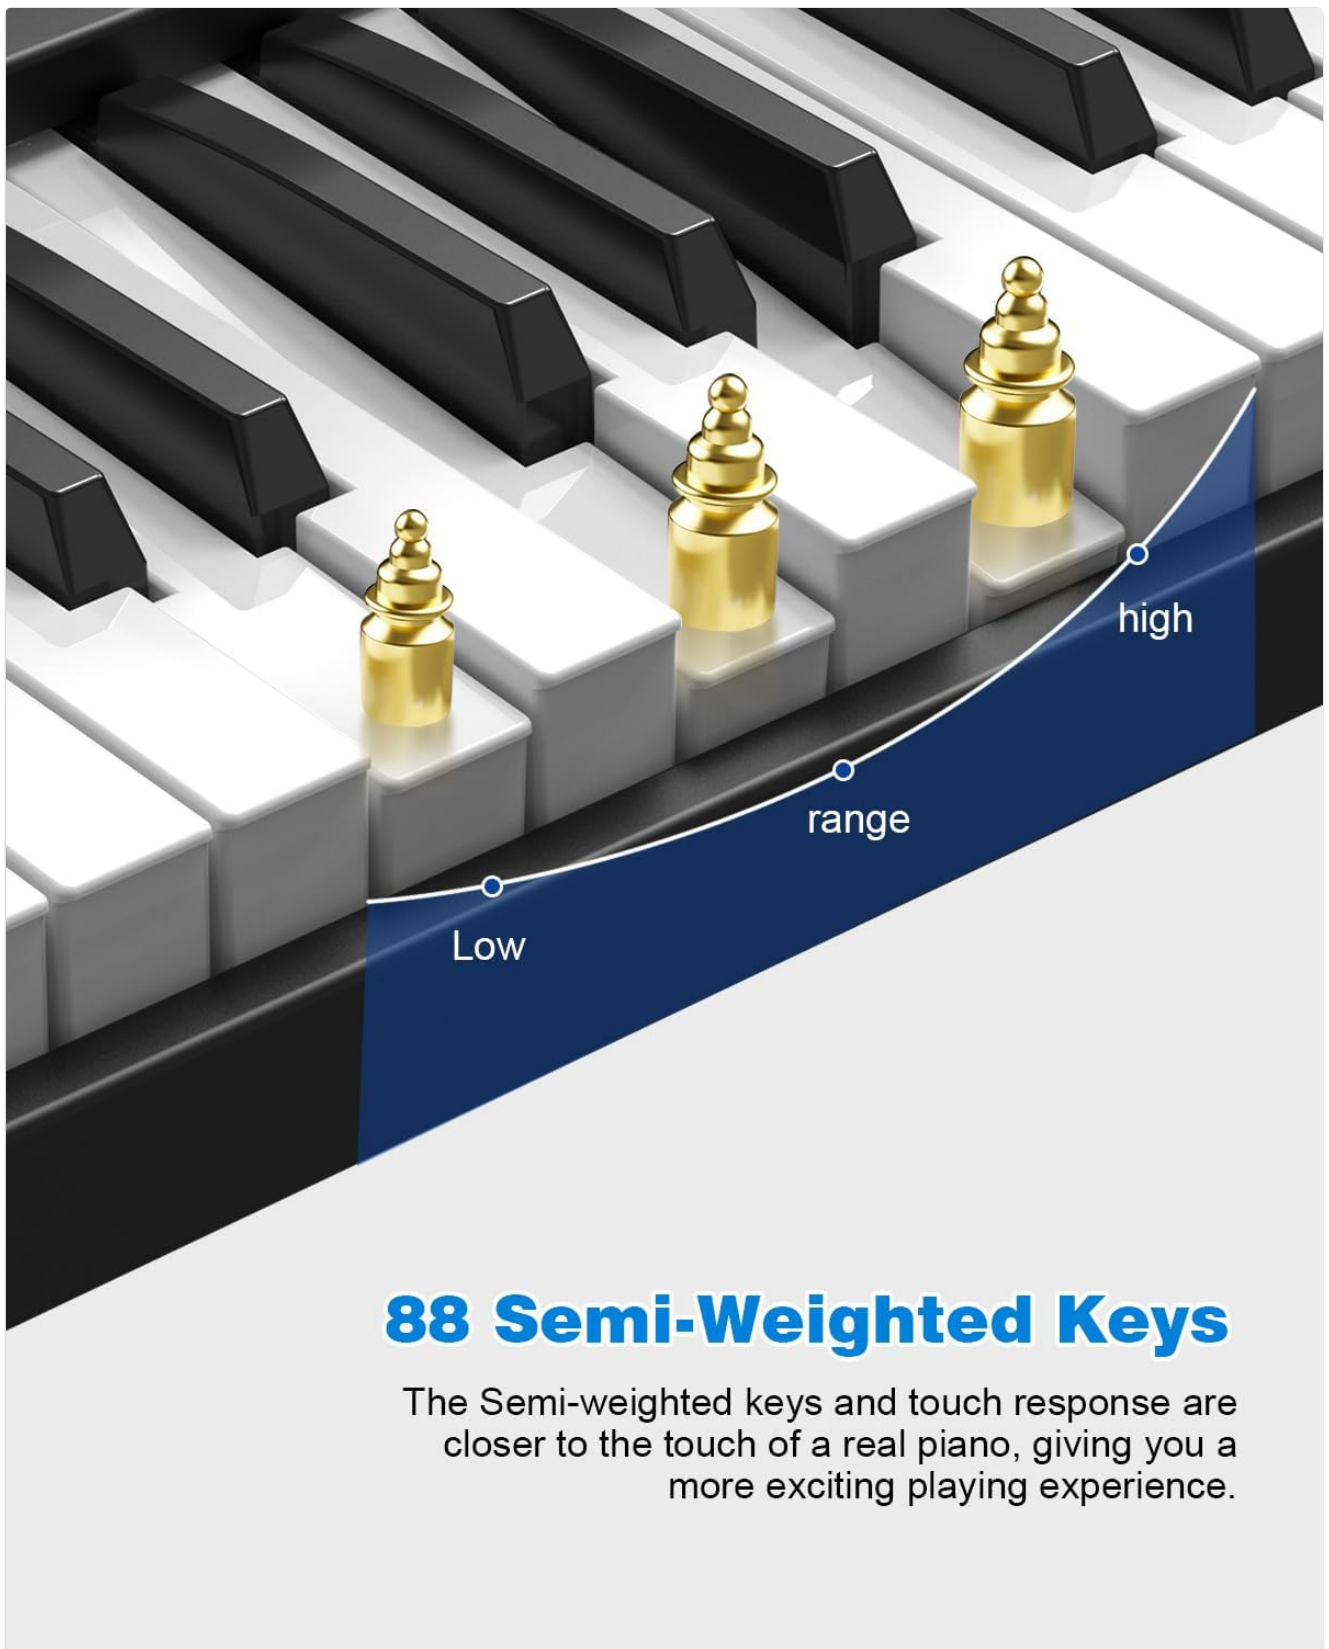

### 2.2 Tone and Rhythm Selection

Your keyboard offers 128 tones, 128 rhythms, and 20 demo songs. Use the 'Tone' and 'Rhythm' buttons, along with the rotary dial, to browse and select different instrument sounds and rhythmic accompaniments. The LCD display will show your current selection.

## Rich Sound Functions

Folding piano multifunctional control panel can adjust rich sounds and piano demonstration tunes to enhance your creative inspiration.

128 Tones

128 Rhythms

20 Demo Songs

Image 2.1: The control panel allows selection of various tones, rhythms, and demo songs.

### 2.3 Semi-Weighted Keys

The 88 semi-weighted keys provide a realistic piano feel, with touch response that varies the volume based on how hard you press the keys. This feature is crucial for developing proper finger technique and expressive playing.