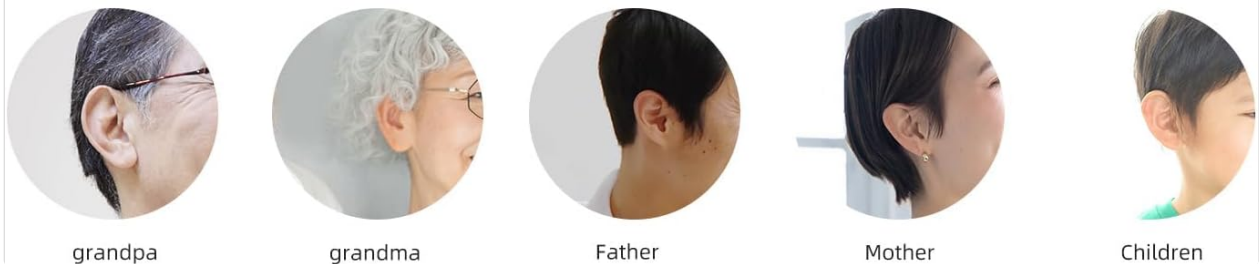

# The World's Narrowest Consumer-grade 3.2mm Micro Lens

The normal human ear canal is 4-6mm, 3.2mm micro lens is more friendly for narrow ear canals.

## Suitable for Family

Image: The world's narrowest 3.2mm micro lens, suitable for various ear canal sizes.

### 6. Omni-directional Gyroscope Stabilizer

The universal electronic gyroscope ensures image stability and consistency between your eyes and hands, providing accurate positioning during ear cleaning.