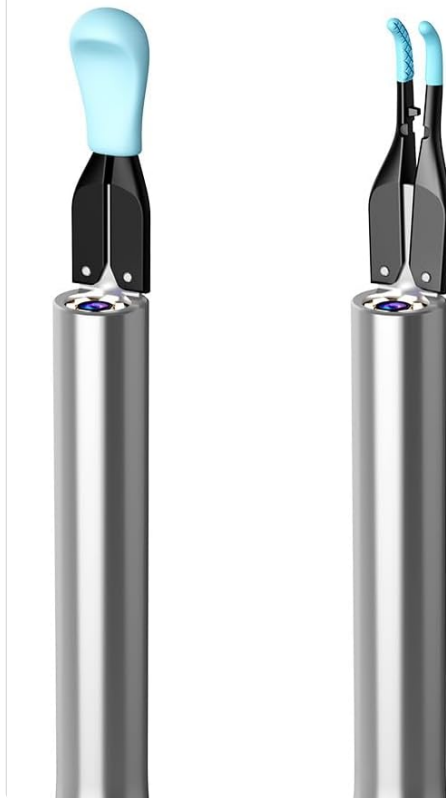

# Tweezers, Ear spoon, Oto-scope 3 in 1

You can use the ear spoon model if you are oily ears, or use the tweezers model if you have large ear gunk or foreign matter in the ear canal.

Image: 3-in-1 functionality: Tweezers, Ear spoon, and Otoscope.

#### 4. **Narrow Lens Design**

The Bebird Pro Note5 is equipped with the world's narrowest consumer-grade 3.2mm micro lens (outer diameter 4.5mm), allowing it to safely penetrate narrow ear canals (normal human ear canals are 4-6mm). This design is suitable for all family members.