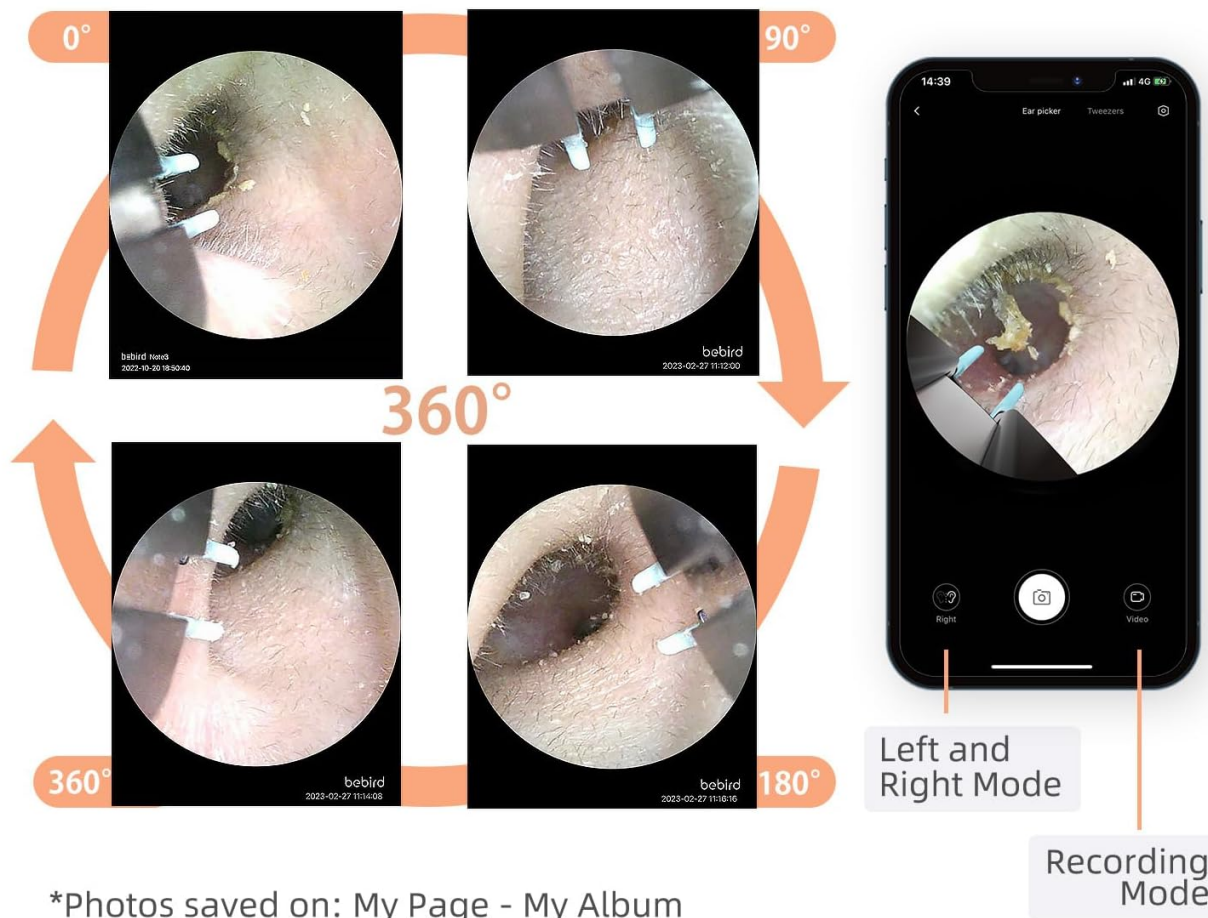

## Suitable for Family

Image: The world's narrowest 3.2mm micro lens, suitable for various ear canal sizes.

### 6. Omni-directional Gyroscope Stabilizer

The universal electronic gyroscope ensures image stability and consistency between your eyes and hands, providing accurate positioning during ear cleaning.

# Omni-directional Gyroscope Stabilizer

360° Omni-directional gyroscope is used to ensure the stability of the image and the eyes and hands are consistent, accurate positioning of ear gunk.

Image: Omni-directional Gyroscope Stabilizer for stable imaging.

## MAINTENANCE