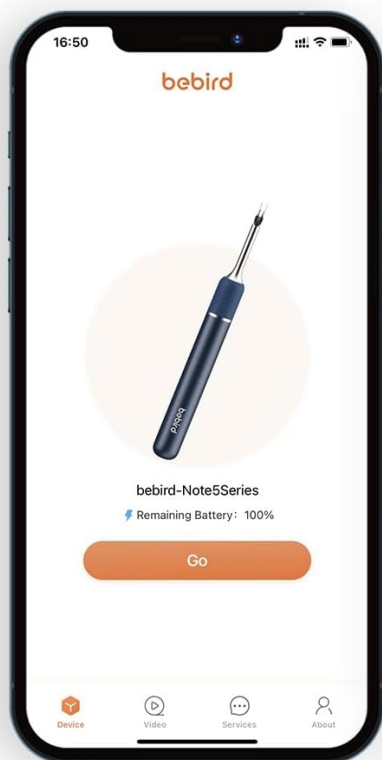

Support Android and IOS Devices

ios