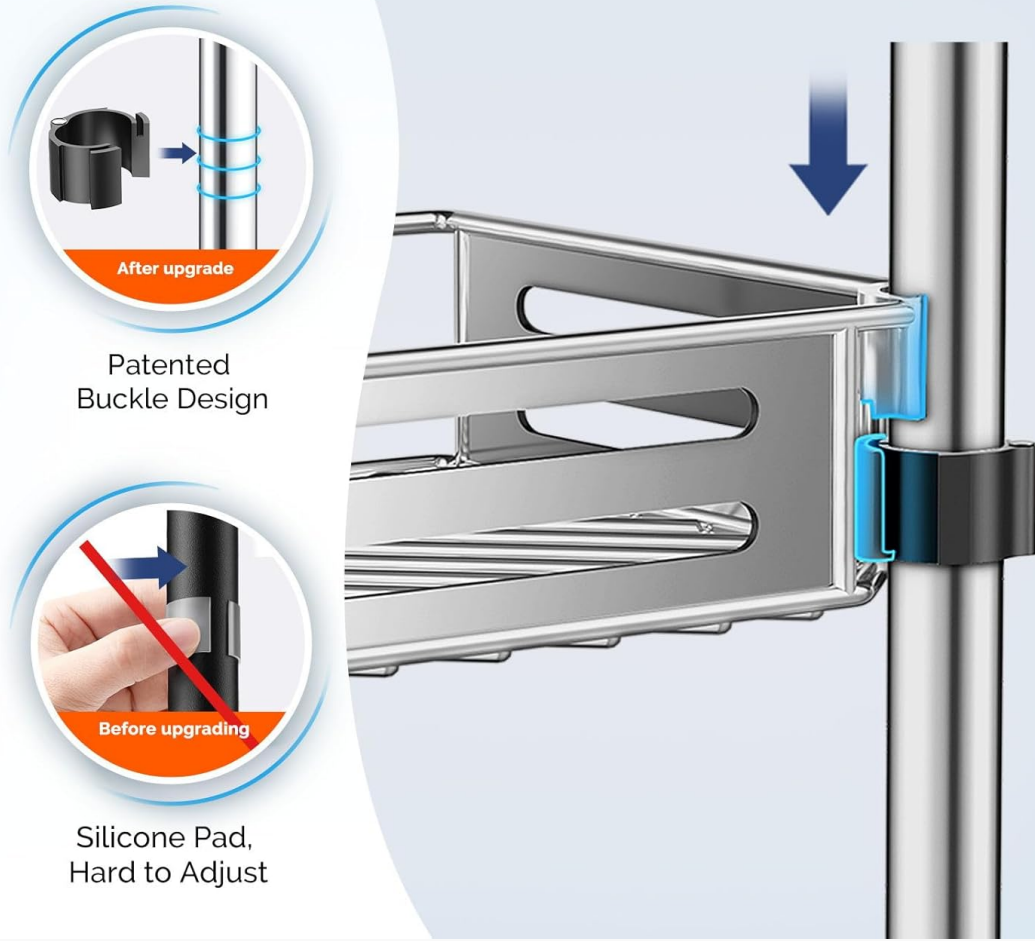

Image 1.1: Fully assembled HAMITOR Corner Shower Caddy Tension Pole.

2. SAFETY GUIDELINES

- Ensure the tension pole is securely installed between the floor and ceiling or bathtub edge and ceiling. Improper installation may lead to instability and potential falling of the unit or its contents.

Free Installation

Image 5.2: Pole assembly and tensioning mechanism.

3. **Position Pole:** Place the assembled pole in the desired corner, ensuring the top and bottom caps are flush against the ceiling/wall and floor/bathtub edge.
4. **Apply Tension:** Extend the top section of the pole by twisting until it is firmly secured by tension between the two surfaces.
5. **Install Clip Buckles:** Attach the patented clip buckles to the pole at your desired shelf heights. The buckle design allows for quick adjustment.

Quick Installation & Adjustment

Buckle design helps you save installation time

Image 5.3: Patented buckle design for shelf adjustment.

6. **Attach Shelves:** Slide the rustproof shelves onto the clip buckles. Ensure they are securely seated. The clip buckle design helps prevent shelves from slipping.
7. **Add Accessories:** Attach the removable hooks and toothbrush box to the shelves as needed.

6. USAGE AND FEATURES

The HAMITOR Corner Shower Caddy is designed for optimal organization and convenience:

- **Adjustable Shelves:** The four shelves can be adjusted independently to accommodate various bottle sizes, from tall shampoo bottles to smaller items.
- **Deep and Flat Baskets:** Includes two deep baskets (11.5"W x 8.4"D x 2.8"H), one deeper basket (11.5"W x 8.4"D x 4"H), and one flat basket (11.5"W x 8.4"D). The deep baskets feature safety bars to prevent items from falling. The flat basket is suitable for smaller items like soap or jewelry.
- **Integrated Accessories:** A towel bar, toothbrush holder, and four removable hooks are included for hanging razors, loofahs, towels, and sponges.