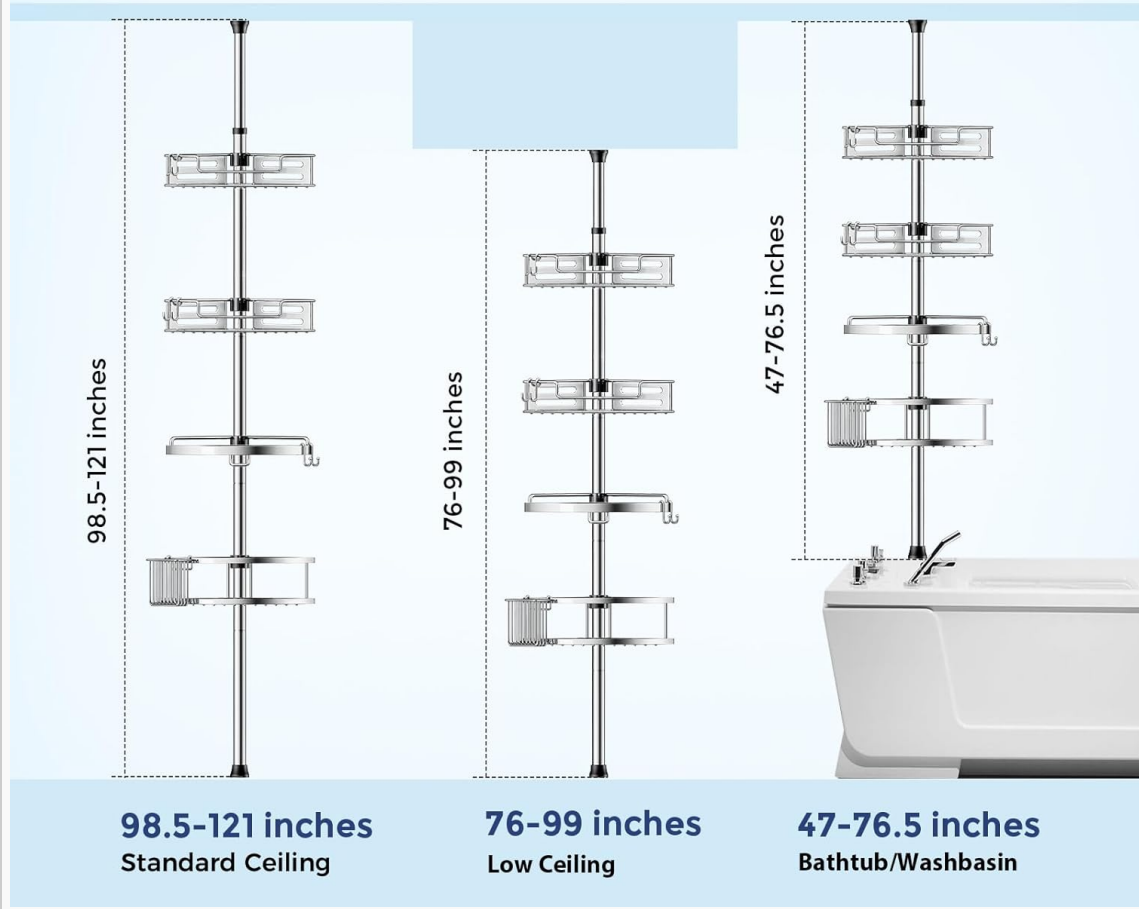

Image 1.1: Fully assembled HAMITOR Corner Shower Caddy Tension Pole.

2. SAFETY GUIDELINES

- Ensure the tension pole is securely installed between the floor and ceiling or bathtub edge and ceiling. Improper installation may lead to instability and potential falling of the unit or its contents.

Fit Any Height Between 47-121 inches

Image 5.1: Height adjustment guide for various installation areas.

- Assemble Pole Segments:** Connect the stainless steel pole segments by twisting them together. The integrated telescoping pole design ensures stability.

Free Installation

Image 5.2: Pole assembly and tensioning mechanism.

3. **Position Pole:** Place the assembled pole in the desired corner, ensuring the top and bottom caps are flush against the ceiling/wall and floor/bathtub edge.
4. **Apply Tension:** Extend the top section of the pole by twisting until it is firmly secured by tension between the two surfaces.
5. **Install Clip Buckles:** Attach the patented clip buckles to the pole at your desired shelf heights. The buckle design allows for quick adjustment.

6. USAGE AND FEATURES

The HAMITOR Corner Shower Caddy is designed for optimal organization and convenience:

- **Adjustable Shelves:** The four shelves can be adjusted independently to accommodate various bottle sizes, from tall shampoo bottles to smaller items.
- **Deep and Flat Baskets:** Includes two deep baskets (11.5"W x 8.4"D x 2.8"H), one deeper basket (11.5"W x 8.4"D x 4"H), and one flat basket (11.5"W x 8.4"D). The deep baskets feature safety bars to prevent items from falling. The flat basket is suitable for smaller items like soap or jewelry.
- **Integrated Accessories:** A towel bar, toothbrush holder, and four removable hooks are included for hanging razors, loofahs, towels, and sponges.