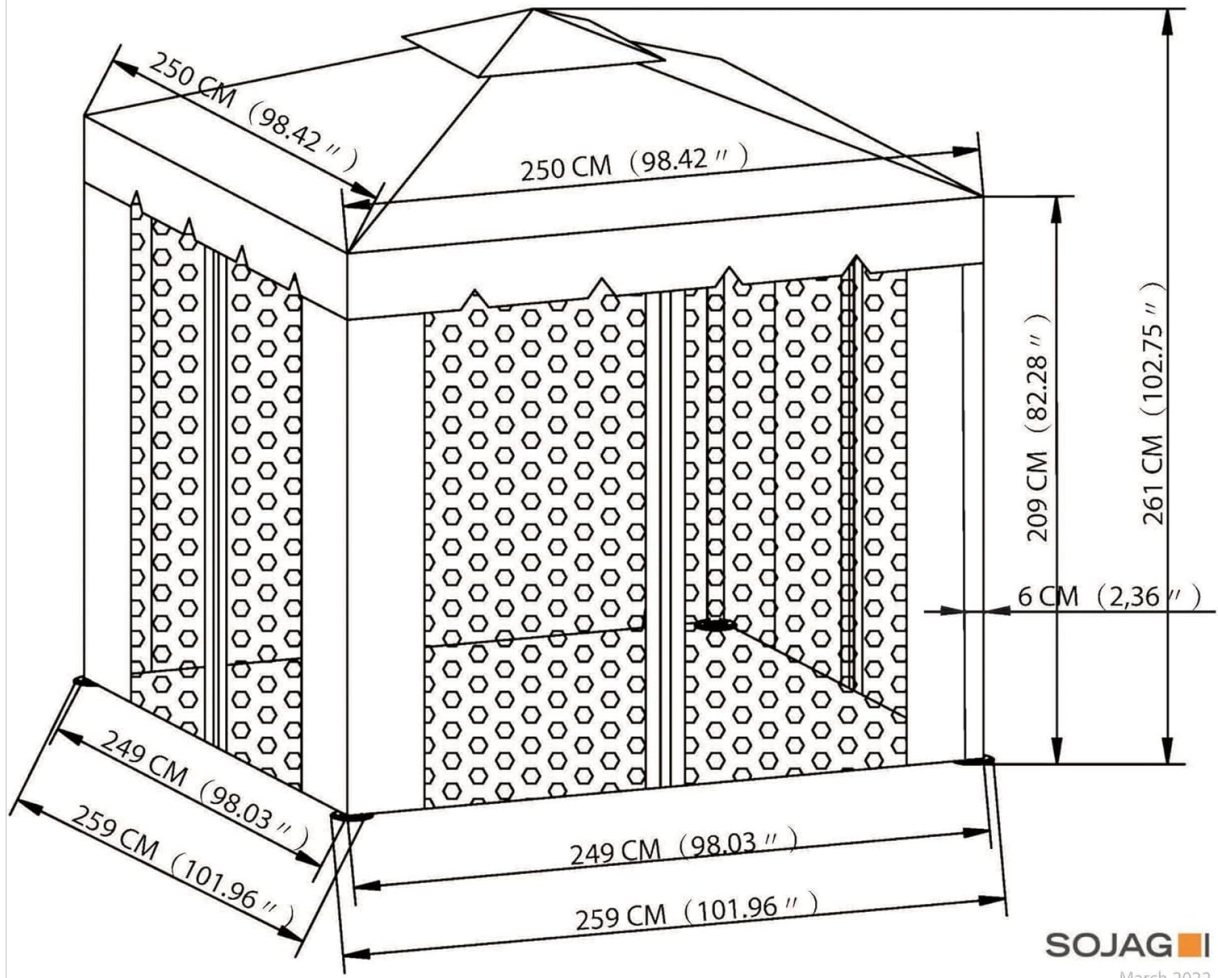

RIO BEACH 500-9161236

RIO BEACH Roma 8 ft. x 8 ft. Gazebo User Manual

Model: 500-9161236

INTRODUCTION

This manual provides essential instructions for the assembly, operation, and maintenance of your RIO BEACH Roma 8 ft. x 8 ft. Gazebo. The Roma sun shelter is designed to offer protection from the sun with its durable polyester roof. It features a lightweight, powder-coated aluminum frame for stability and ease of setup. The gazebo includes stylish modern frame elements, a polyester fabric top, and both polyester curtains and nylon mosquito net curtains to ensure proper ventilation and protection.

Image: The RIO BEACH Roma 8 ft. x 8 ft. Gazebo, fully assembled with its charcoal polyester roof and curtains.

SETUP AND ASSEMBLY

Assembly of the RIO BEACH Roma Gazebo is required. Detailed pictures and step-by-step instructions are provided to facilitate the assembly process. The lightweight, powder-coated aluminum frame is designed for straightforward setup while providing strength and stability.

ROMA 8x8

Image: A dimensional diagram illustrating the overall measurements of the Roma 8x8 Gazebo, including height and width in centimeters and inches, crucial for planning placement and assembly.

MAINTENANCE

If problems persist, please contact customer support for further assistance.

SPECIFICATIONS

Brand	RIO BEACH
Model Number	500-9161236
Product Dimensions	249.99 x 249.99 x 260.99 cm (8 ft. x 8 ft. x 8.5 ft.)
Item Weight	34.52 kg
Material	Aluminum, Polyester
Frame Material	Aluminum
Water Resistance Level	Water Resistant
Colour	Charcoal
Shape	Square
Assembly Required	Yes