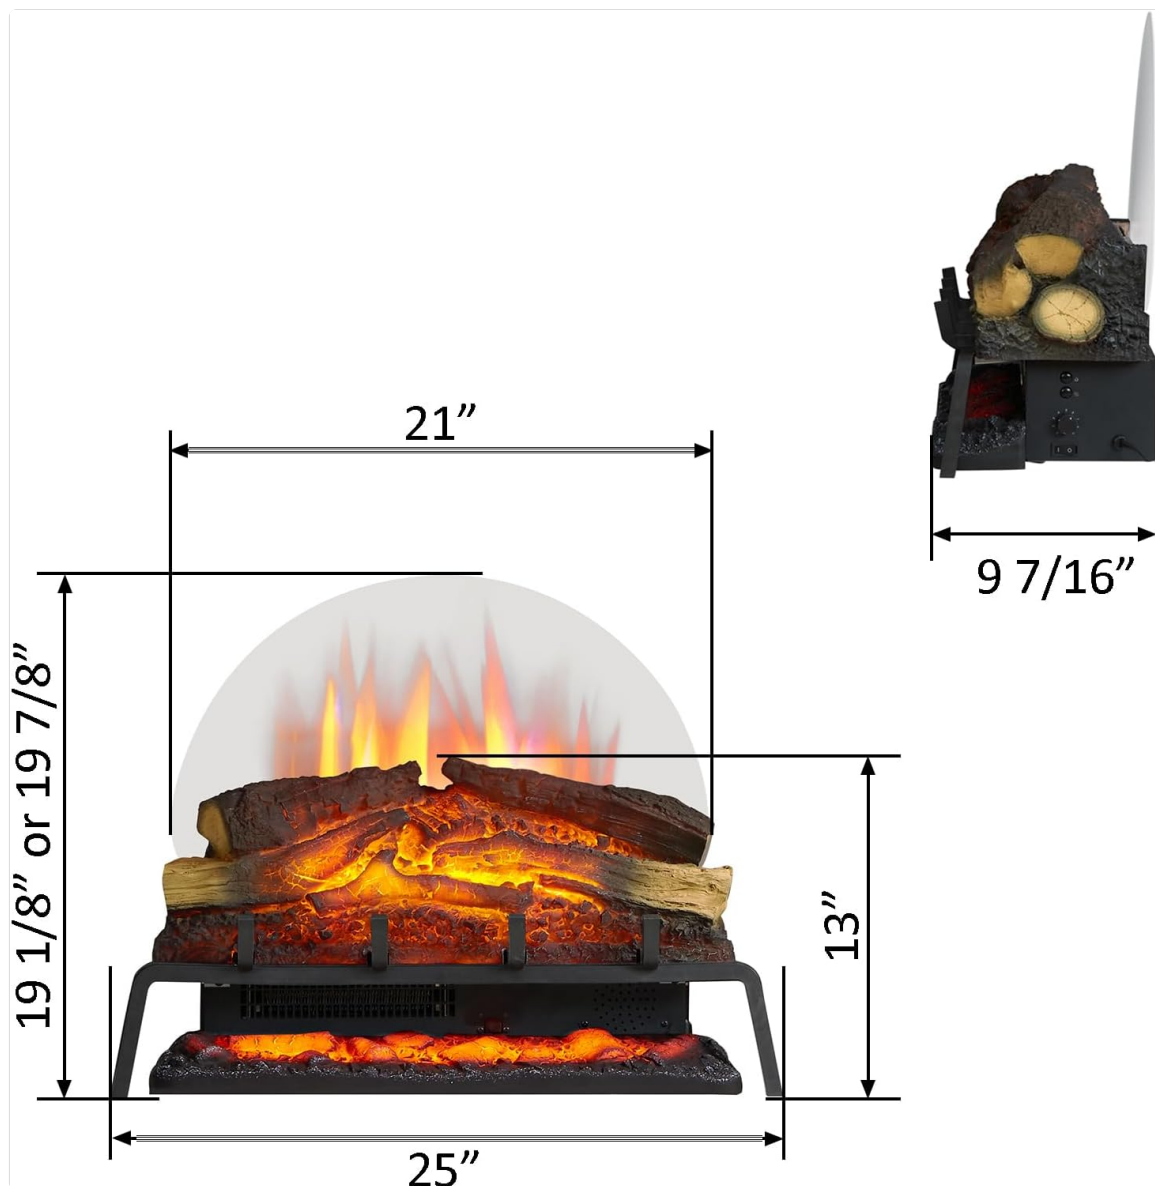

PACKAGE CONTENTS

Verify that all items are present upon unpacking:

- LegendFlame EF484 Electric Fireplace Log Set
- Remote Control (requires 2 AAA batteries, included)

PRODUCT OVERVIEW

The LegendFlame EF484 is a 25-inch wide free-standing electric fireplace log set designed to provide realistic flame effects and supplemental heat. It features:

Figure 1: LegendFlame EF484 Electric Fireplace Log Set

Figure 2: The log set placed within a fireplace opening.

SETUP AND INSTALLATION

The LegendFlame EF484 is designed for simple, free-standing installation. No complex assembly is required.

1. **Placement:** Position the log set into an existing fireplace opening or cabinet. Ensure there is adequate clearance around the unit as per safety guidelines.
2. **Power Connection:** Plug the unit's power cord into a standard 120V electrical outlet. The unit requires a 15amp circuit.
3. **Remote Control Batteries:** Insert the two AAA batteries into the remote control.

Figure 3: Product dimensions for proper fit (10"D x 25"W x 20"H).

OPERATING INSTRUCTIONS

Operate your electric fireplace log set using either the controls on the unit or the included remote control.

Remote Control Functions