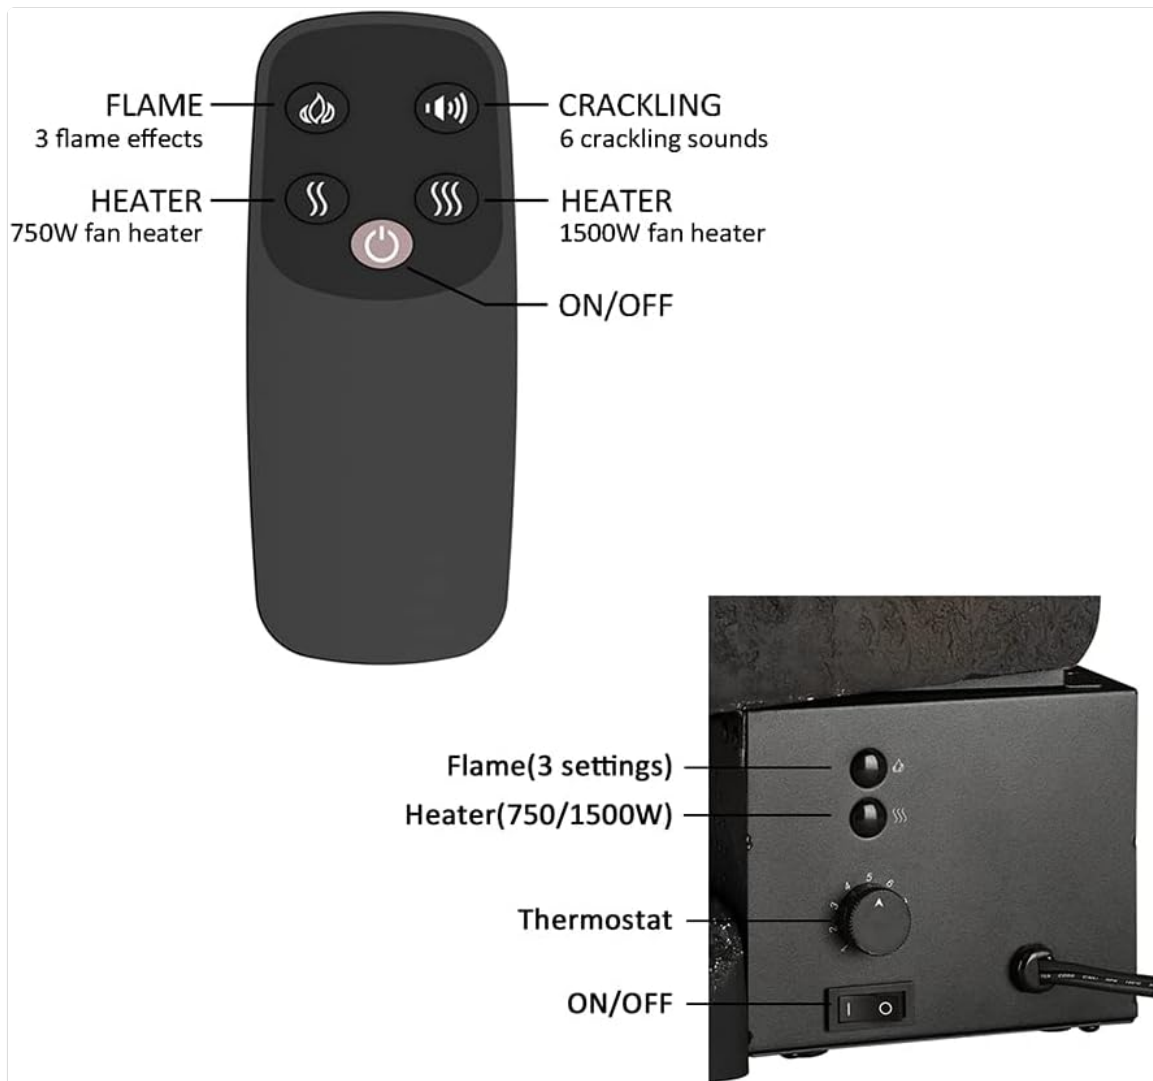

PACKAGE CONTENTS

Verify that all items are present upon unpacking:

- LegendFlame EF484 Electric Fireplace Log Set
- Remote Control (requires 2 AAA batteries, included)

PRODUCT OVERVIEW

The LegendFlame EF484 is a 25-inch wide free-standing electric fireplace log set designed to provide realistic flame effects and supplemental heat. It features:

1. **Placement:** Position the log set into an existing fireplace opening or cabinet. Ensure there is adequate clearance around the unit as per safety guidelines.
2. **Power Connection:** Plug the unit's power cord into a standard 120V electrical outlet. The unit requires a 15amp circuit.
3. **Remote Control Batteries:** Insert the two AAA batteries into the remote control.

Figure 3: Product dimensions for proper fit (10"D x 25"W x 20"H).

OPERATING INSTRUCTIONS

Operate your electric fireplace log set using either the controls on the unit or the included remote control.

Remote Control Functions

Figure 4: Remote control and manual control panel layout.

- **Power On/Off:** Press the power button to turn the unit on or off.
- **Flame Effects:** Use the flame button to cycle through 3 different flame effects.
- **Heater Settings:** Select between 750W or 1500W fan heater settings. The unit also features a thermostat knob for temperature control.
- **Crackling Sound:** Activate or deactivate the crackling sound effect. There are 6 crackling sound settings.
- **Timer:** Set a timer for automatic shutdown.