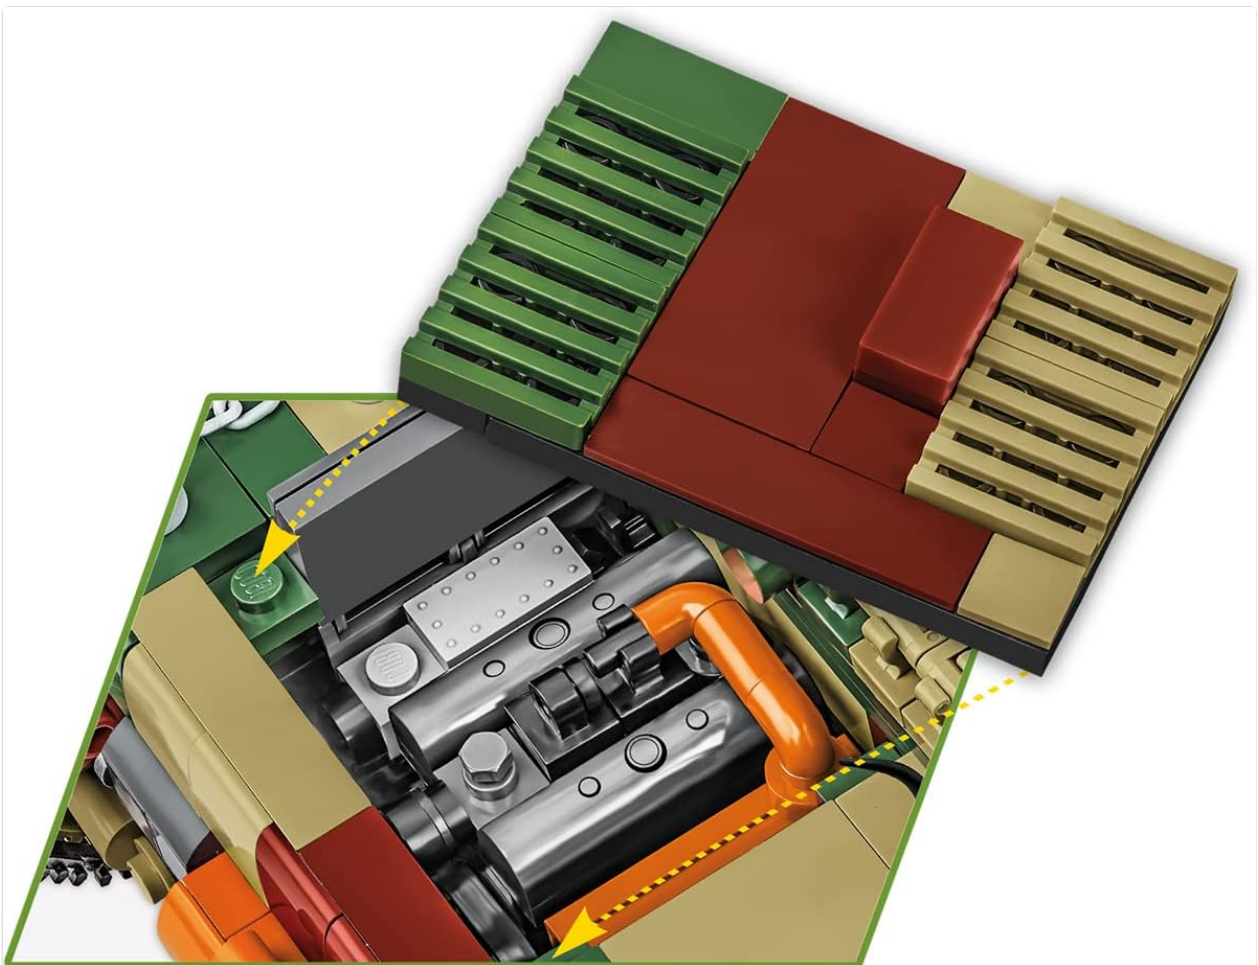

This image highlights the removable engine section of the model, revealing the detailed engine assembly beneath the access panel.