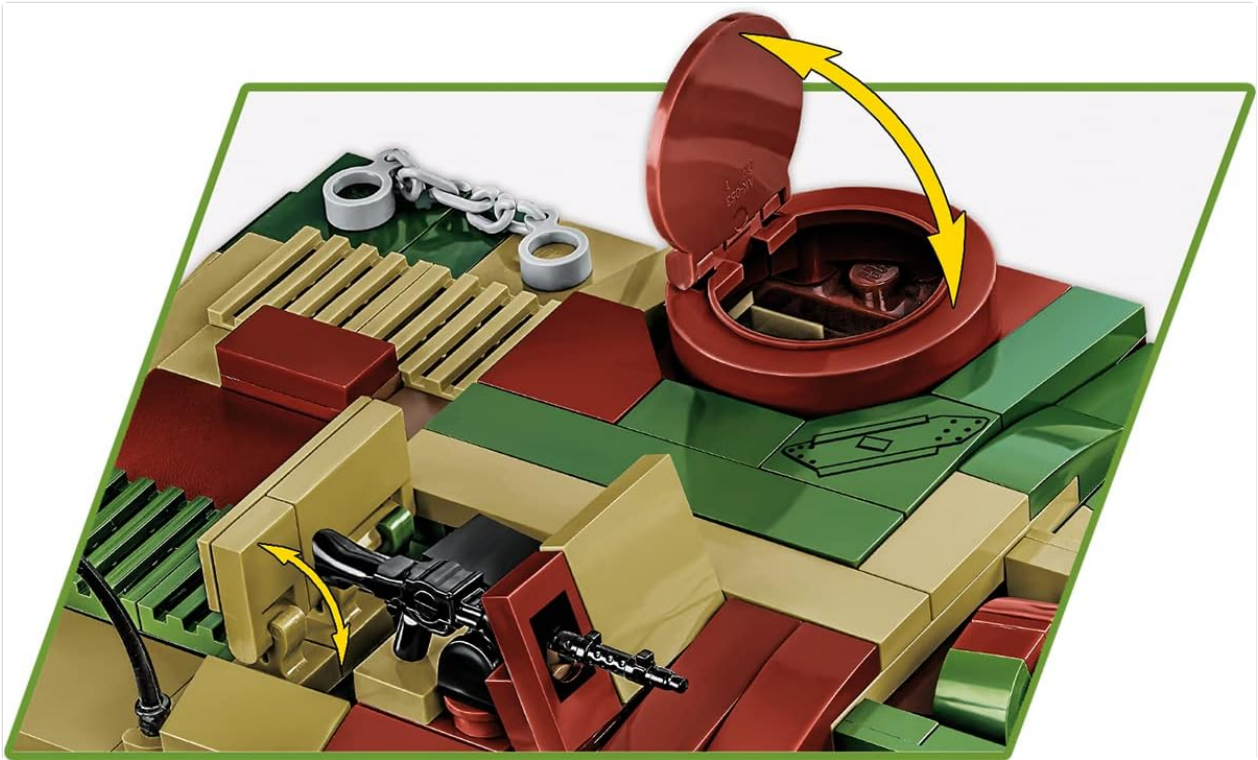

COBI COBI-2576

COBI Historical Collection WWII STURMGESCHUTZ IV Tank Instruction Manual

Model: COBI-2576

Brand: COBI

1. INTRODUCTION

This manual provides comprehensive instructions for the assembly, operation, and care of your COBI Historical Collection WWII STURMGESCHUTZ IV Tank model. The StuG IV was a tank destroyer utilized by the German army from 1943 to 1945, known for its effectiveness, particularly on the Eastern Front. This 1:28 scale model, consisting of 952 high-quality elements, allows for a detailed and engaging construction experience.

The instructions are based on illustrations and step-by-step directions, making the building process straightforward.

4. OPERATING FEATURES

The COBI STURMGESCHÜTZ IV model incorporates several functional features that enhance its realism and playability:

- **Movable Cannon:** The main cannon can be moved both vertically and sideways.
- **Access Hatches:** The model includes operational hatches for the crew, allowing for interior access.
- **Removable Engine:** A service hatch provides access to a removable engine compartment, revealing

detailed engine components.

- **Working Tracks:** The tank features functional tracks for realistic movement.

A detailed view of one of the tank's operational hatches, demonstrating its ability to open and close, providing access to the interior.