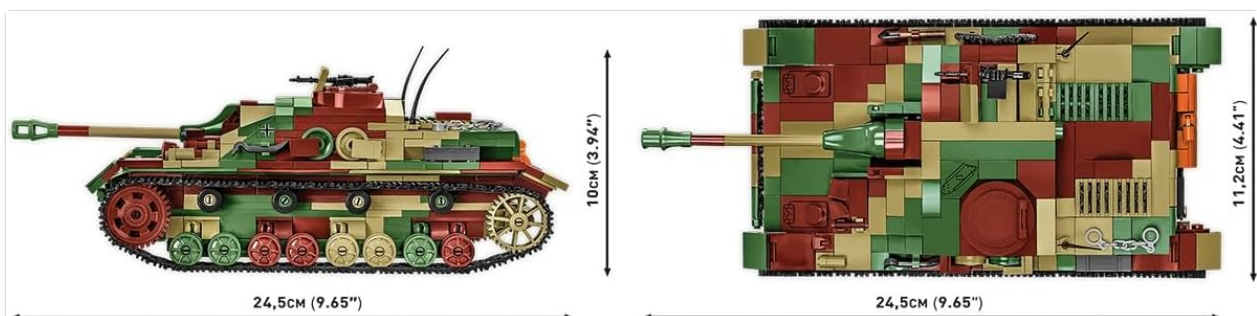

7. SPECIFICATIONS

Detailed specifications for the COBI STURMGESCHUTZ IV Tank model:

Feature	Detail
Model Number	COBI-2576
Number of Elements	952
Scale	1:28
Product Dimensions (L x W x H)	24.5 cm (9.65 inches) x 11.2 cm (4.41 inches) x 10 cm (3.94 inches)
Item Weight	2.18 pounds
Manufacturer Recommended Age	9 years and up
Release Date	May 30, 2023