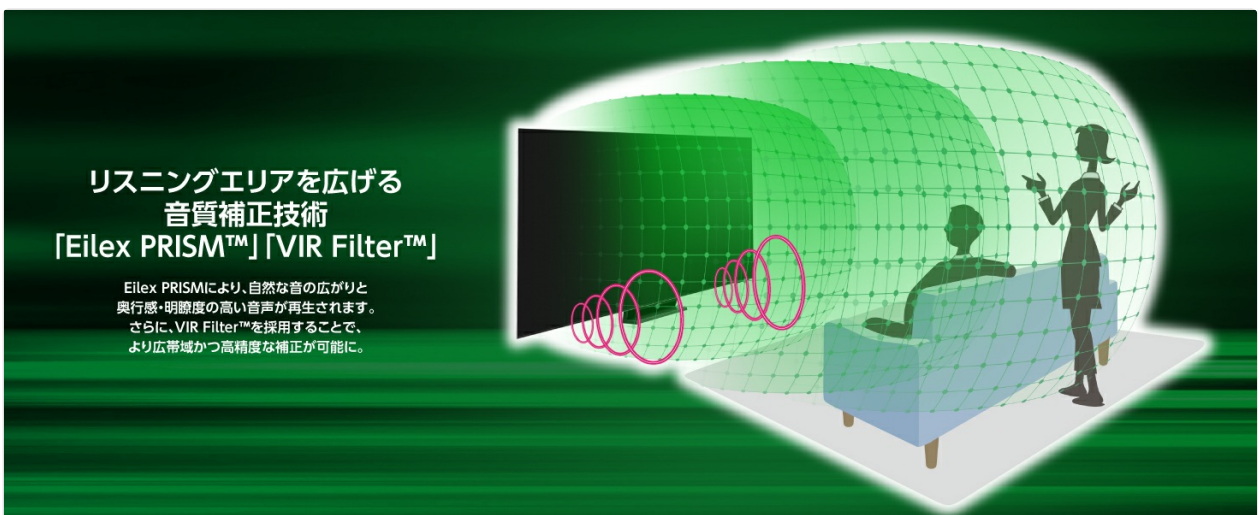

Image: Dolby Atmos feature highlighting immersive sound.

- **Eilex PRISM™ / VIR Filter™:** Expands the listening area and reproduces natural, clear sound with depth and clarity.

Image: Diagram showing how Eilex PRISM / VIR Filter expands the sound field.