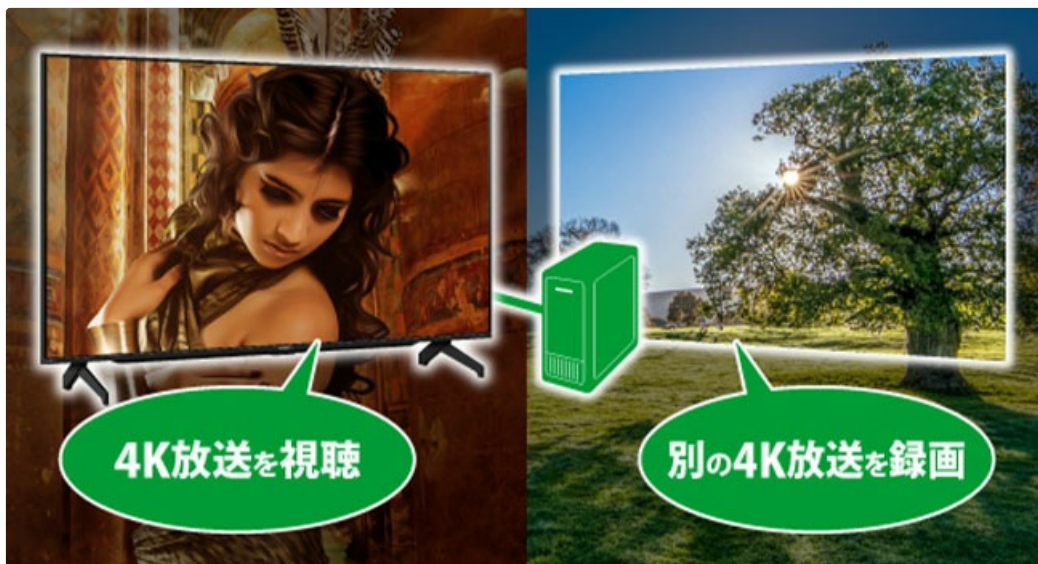

Image: Illustration of HDMI features, including automatic low-latency mode for gaming.

- **4K Broadcast Recording:** The TV supports simultaneous recording of two 4K broadcasts, allowing you to watch one 4K program while recording another.