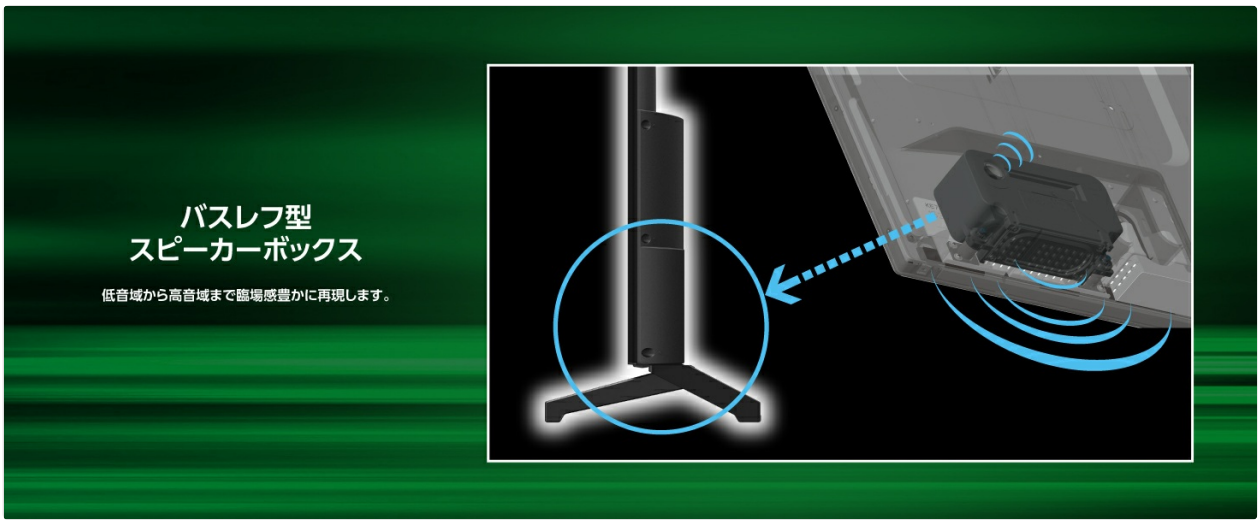

Image: Diagram illustrating the bass reflex speaker box design.

- **Dolby Atmos® Support:** Enjoy a three-dimensional sound experience, bringing cinematic audio quality to your home.