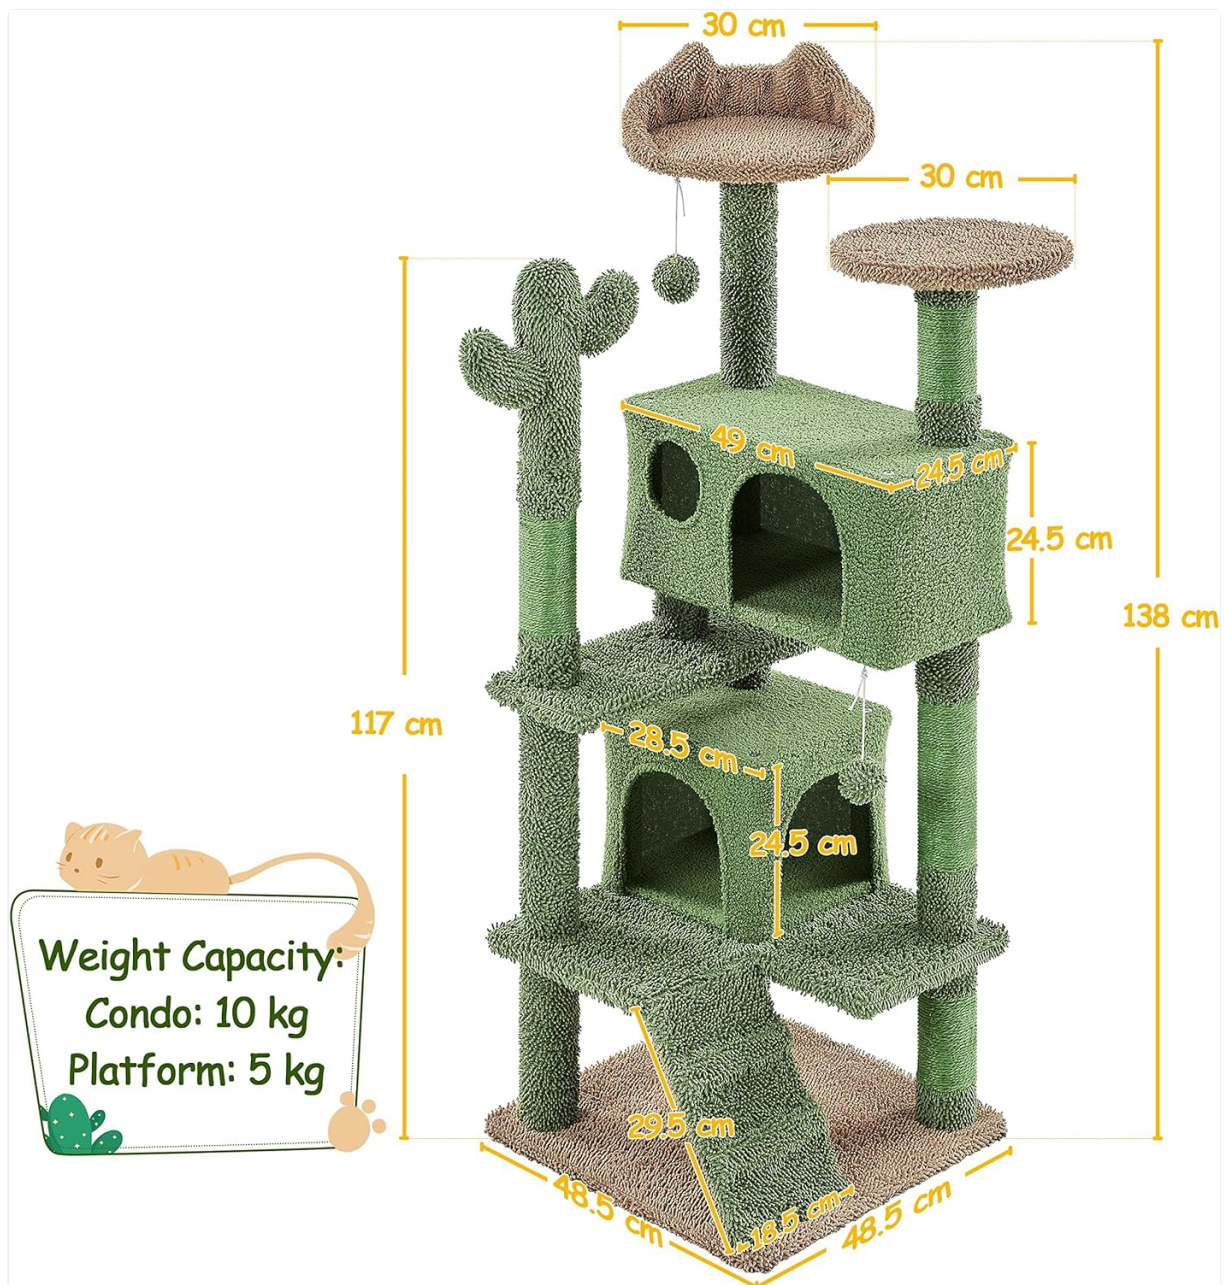

1. Unpack all components and lay them out. Compare them with the parts list in the assembly instructions to ensure nothing is missing.
2. Follow the step-by-step diagrams and instructions provided in the included manual.
3. Use the accessory kit to securely fasten all connections. Do not overtighten screws initially; tighten them fully once the structure is complete.
4. Once assembled, gently test the stability of the cat tree before allowing your pets to use it.

Image: Fully assembled Yaheetech Cat Scratching Tree with two cats enjoying the platforms and condos.

Image: Detailed diagram illustrating the dimensions of each component and the weight capacity for condos (10 kg) and platforms (5 kg).

## Operating and Usage

This cat tree is designed to accommodate 1-3 medium-sized cats, providing a variety of activities and resting spots:

- **Scratching Posts:** Encourage your cat to use the sisal-wrapped posts to sharpen their claws, diverting their attention from your furniture.
- **Multi-Level Platforms:** The various platforms and perches offer elevated vantage points for your cat to observe their surroundings.
- **Cozy Condos:** Two enclosed condos provide private, secure spaces for your cat to hide, nap, and feel safe.
- **Climbing Ramps:** Ramps facilitate easy access between levels, especially for older or less agile cats.
- **Interactive Toys:** The attached elastic balls provide engaging entertainment, stimulating your cat's hunting instincts.