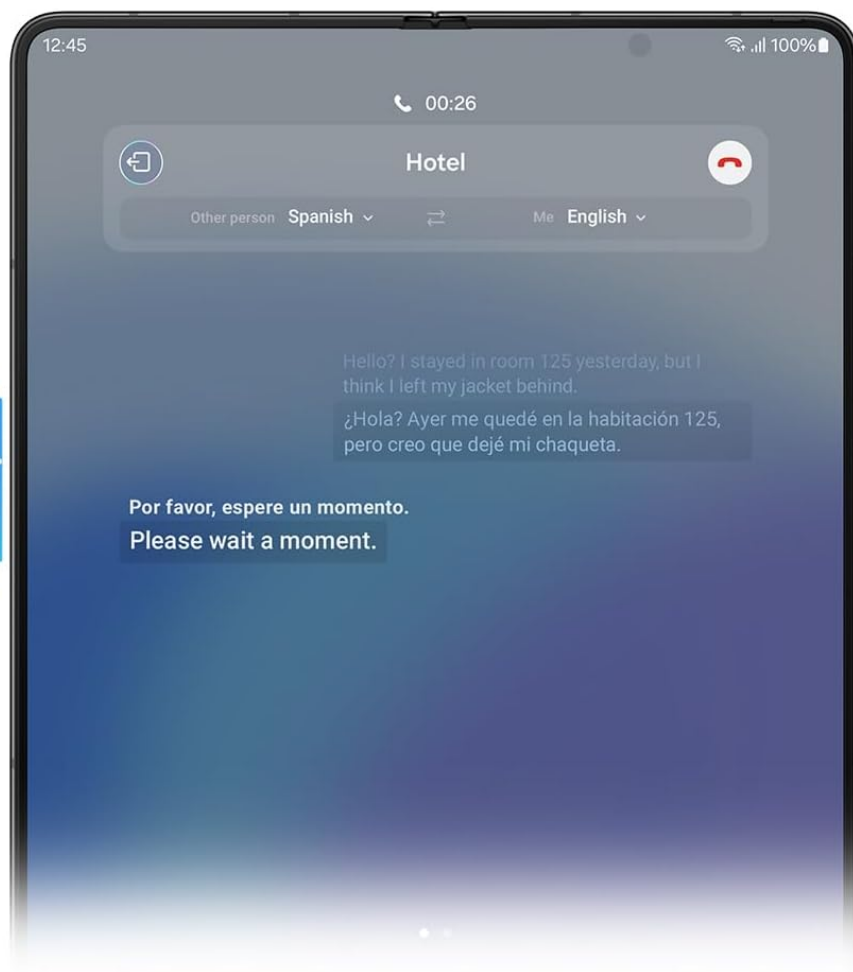

3. INITIAL SETUP

3.1. Charging the Device

Before first use, fully charge your Galaxy Z Fold5. Connect the provided USB cable to the device's USB-C port and to a compatible power adapter (sold separately). The device supports fast charging.

3.2. SIM Card Installation

To install your Nano-SIM card:

1. Locate the SIM card tray on the side of the device.

2. Insert the SIM tray ejector tool into the small hole next to the tray and push gently until the tray pops out.
3. Place your Nano-SIM card(s) into the tray with the gold contacts facing down. Ensure proper orientation as indicated on the tray.
4. Carefully push the tray back into the slot until it is flush with the device.

Speak foreign languages on the spot using Live Translate with Galaxy AI ✨

Samsung account login required. Calls must be made using the native Samsung dialer.

Figure 3.2.1: SIM card tray location on the side of the device.