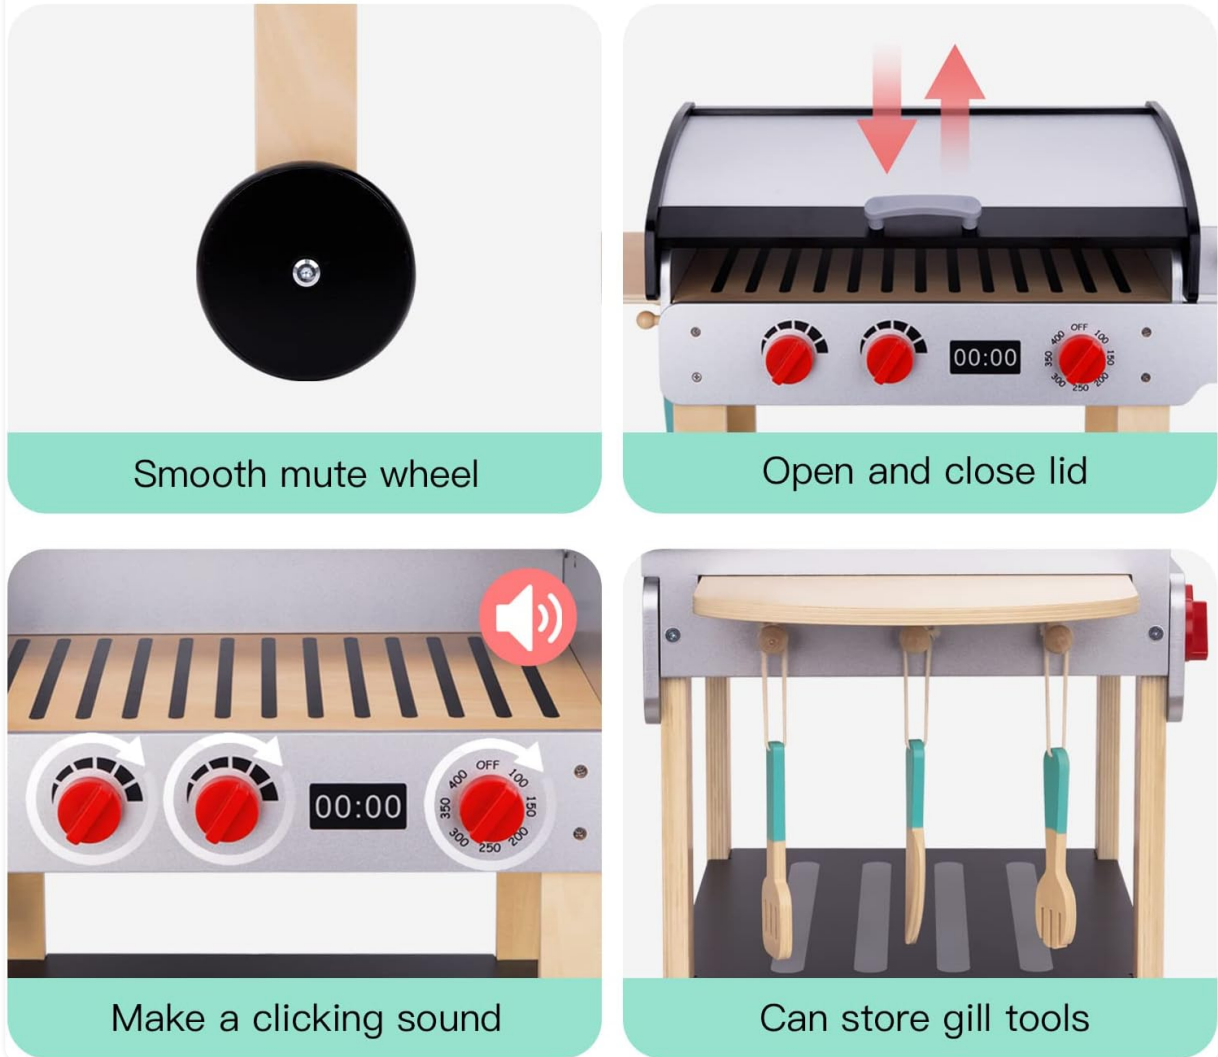

## 2. PRODUCT FEATURES

- **Realistic Design:** This pretend play outdoor grill is designed to mimic a realistic barbecue experience, enhancing children's engagement.
- **Enhanced Durability:** The materials and structure of the barbecue toy have been upgraded for increased sturdiness.
- **Interactive Play:** Children can use toy shelves to select various foods and skewer them on wooden sticks for pretend grilling.
- **Auditory Feedback:** Turning the grill's switches produces a clicking sound, adding to the realism of the grilling game.
- **Educational Benefits:** Encourages imagination, creativity, fine motor skills, hand-eye coordination, language, and communication skills through role-play.
- **Versatile Use:** Suitable for both indoor and outdoor play, allowing for flexible play scenarios.
- **Kitchen Playset Complement:** A durable wooden food toy designed to complement existing kitchen playsets.

# BBQ Grill Playset

Figure 2.1: Key features of the OOOK Play Barbecue Grill, highlighting interactive elements.

## 3. WHAT'S INCLUDED

The OOOK Wooden Play Barbecue Toy Grill playset includes the following components:

- 1x BBQ Grill Playset (main unit)
- Assorted Toy Food (e.g., meat, vegetables, hamburger components)
- Grilling Tools (e.g., spatula, tongs, skewers)
- Condiments (e.g., ketchup, mustard, salt, pepper shakers)
- Plates and other kitchen accessories