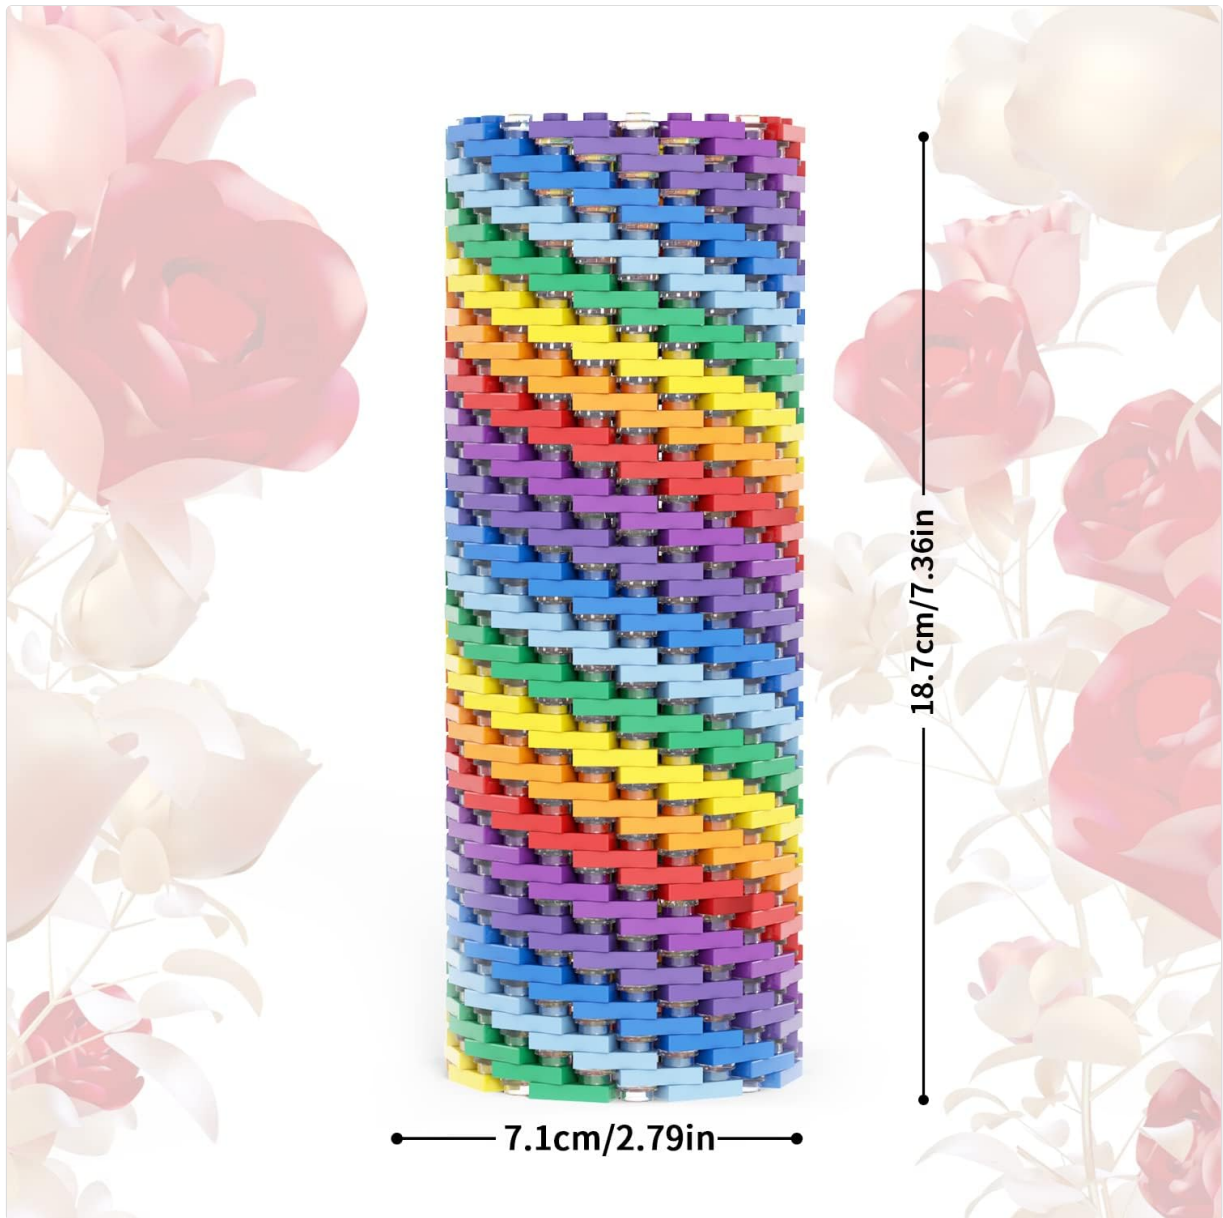

Image illustrating the dimensions of the assembled MOOXI-MOC Simulation Colorful Vase Building Set. The height is indicated as 18.7cm (7.36in) and the diameter as 7.1cm (2.79in), providing a clear understanding of its size.