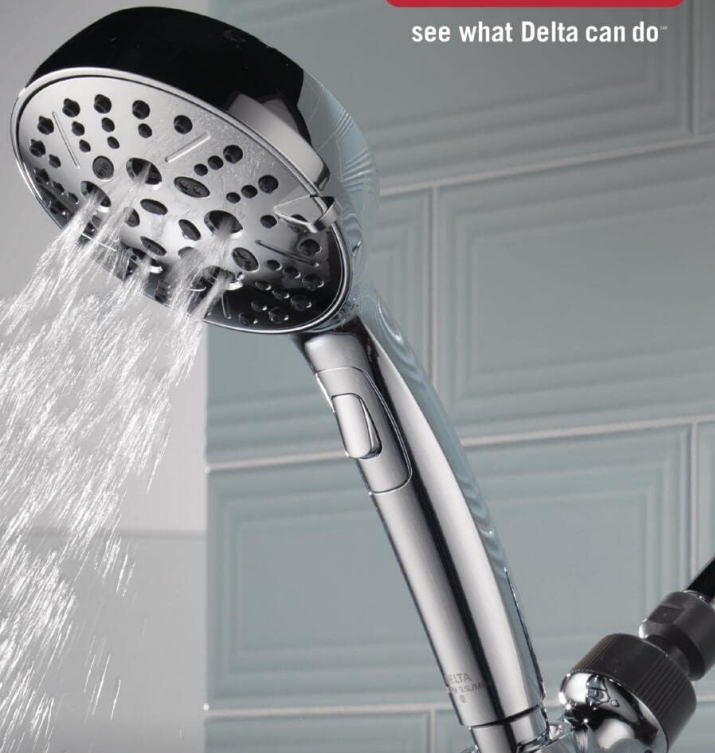

INTRODUCTION

This manual provides comprehensive instructions for the installation, operation, and maintenance of your Delta Faucet 6-Setting H2Okinetic Handheld Shower Head, Model 75536. Please read these instructions carefully before beginning installation or use to ensure proper function and longevity of your product. This shower head is designed to provide an enhanced showering experience with its H2Okinetic technology, which sculpts water into a unique wave pattern for increased coverage, intensity, and warmth, while using at least 20% less water than the industry standard.

SETUP AND INSTALLATION

The Delta 6-Setting H2Okinetic Handheld Shower Head is designed for straightforward DIY installation onto a standard shower arm. Basic plumbing knowledge and tools are recommended.

HAND SHOWER LENGTH
9.63 inches

Image: Visual representation of the six distinct spray settings available on the shower head.

H₂OKINETIC[®] SHOWERS GIVE YOU MORE

see what Delta can do™

**MORE
COVERAGE**

**MORE
INTENSITY**

**MORE
WARMTH**

Standard Shower

H₂Ok kinetic Shower

Standard Shower

H₂Ok kinetic Shower

Standard Shower

H₂Ok kinetic Shower

Image: H₂Ok kinetic technology provides increased coverage, intensity, and warmth.