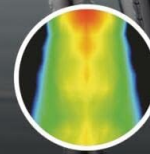

HAND SHOWER LENGTH
9.63 inches

Image: Visual representation of the six distinct spray settings available on the shower head.

H₂OKINETIC[®] SHOWERS GIVE YOU MORE

see what Delta can do™

**MORE
COVERAGE**

**MORE
INTENSITY**

**MORE
WARMTH**

Standard Shower

H₂Ok kinetic Shower

Standard Shower

H₂Ok kinetic Shower

Standard Shower

H₂Ok kinetic Shower

Image: H₂Ok kinetic technology provides increased coverage, intensity, and warmth.