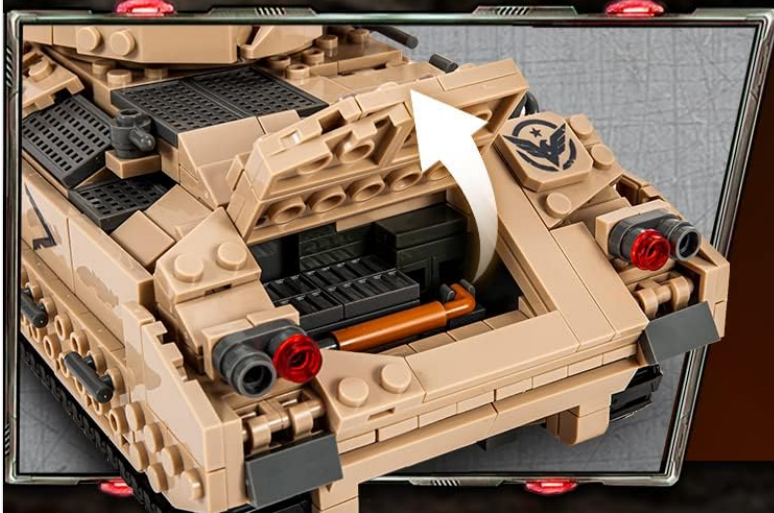

3. OPERATING FEATURES

The dOvOb M2 Bradley Tank model incorporates several interactive features designed to enhance realism and

playability:

- **Opening Turret Door:** The turret door can be opened to allow placement of a soldier model inside.
- **Internal Display:** The tank's upper sections can be disassembled from top to bottom, revealing the internal structure and details.
- **Opening Engine Compartment:** The engine compartment can be opened to simulate a real tank's engine access.
- **Opening Rear Hatch:** The rear hatch of the vehicle can be opened.

Figure 3: The rear hatch of the M2 Bradley Tank model shown in the open position.

1 **TURRET DOOR**

The turret door can be opened and the soldier model can be put inside.

INTERNAL DISPLAY

2

Tank can be disassembled from top to bottom.