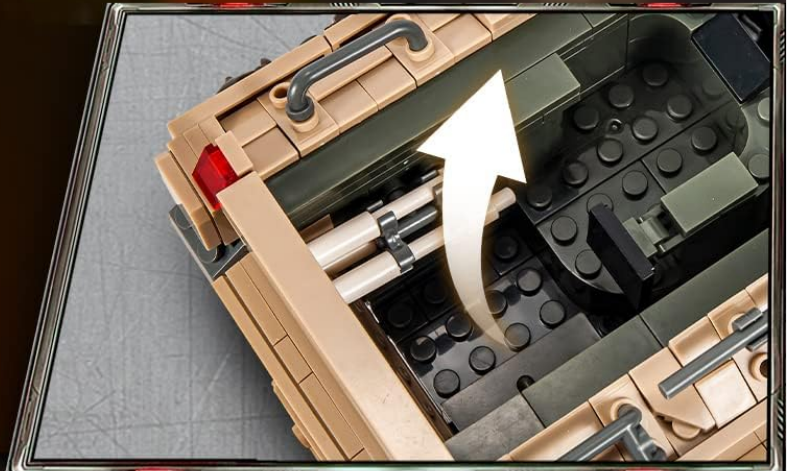

3. OPERATING FEATURES

The dOvOb M2 Bradley Tank model incorporates several interactive features designed to enhance realism and

playability:

- **Opening Turret Door:** The turret door can be opened to allow placement of a soldier model inside.
- **Internal Display:** The tank's upper sections can be disassembled from top to bottom, revealing the internal structure and details.
- **Opening Engine Compartment:** The engine compartment can be opened to simulate a real tank's engine access.
- **Opening Rear Hatch:** The rear hatch of the vehicle can be opened.

Figure 3: The rear hatch of the M2 Bradley Tank model shown in the open position.

1 **TURRET DOOR**

The turret door can be opened and the soldier model can be put inside.

INTERNAL DISPLAY

2

Tank can be disassembled from top to bottom.

3 **ENGINE CABIN**

The engine compartment can be opened to simulate a real tank.

Figure 4: Internal display of the M2 Bradley Tank model, showing interior details.

PRODUCT DETAILS

Beautiful decorations

Figure 5: The engine cabin of the M2 Bradley Tank model shown open.