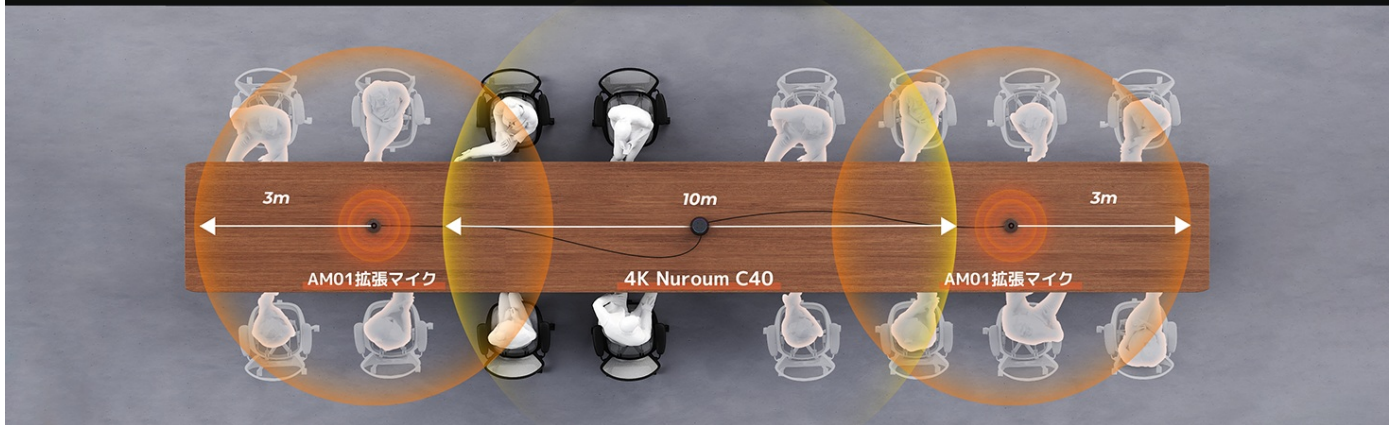

The Nuroom C40 is designed for intuitive operation, primarily through its integrated controls and the included remote control.

4.1 Camera Features

- **4K Ultra HD Resolution:** Equipped with a high-performance CMOS sensor and a 120° ultra-wide-angle lens, the camera captures clear video, covering the entire meeting room.
- **AI Auto-Framing:** The camera automatically detects participants in its field of view and adjusts the framing to keep everyone optimally positioned.
- **5x Digital Zoom:** Use the remote control to digitally zoom in up to 5 times, focusing on specific details or individuals during a meeting.

Nuroom C40 【アップグレード版】

- ・ 外部マイク拡張対応、
最大約16メートル集音範囲に進化
- ・ USBケーブル/ドングル接続
いずれもプラグ&プレイで使用可能

*拡張マイクAM01 & ドングルNA20 別売

Visual comparison demonstrating the superior clarity and detail of 4K Ultra HD resolution provided by the Nuroom C40 compared to a standard webcam.

拡張可能な音声ソリューション 最大2台のAM01拡張マイク（別売）に対応

An illustration of the AI-powered auto-framing technology, showing how the camera detects participants and adjusts the frame to include everyone optimally.

有線・無線の両接続に対応 利用環境に合わせて柔軟に選択可能

The remote control highlighting the zoom in and zoom out buttons, demonstrating how to use the 5x digital zoom feature.

4.2 Audio Features

- **AI Voice Optimization & Noise Cancellation:** The 4-microphone array, combined with proprietary AI algorithms, automatically emphasizes the speaker's voice while effectively suppressing ambient noise and echoes.
- **High-Output Speaker:** The integrated speaker provides clear audio output, supporting full-duplex communication for natural conversations. Using the power adapter ensures more stable volume and clearer output.
- **Wide Pickup Range:** Built-in microphones offer a sound pickup radius of approximately 5 meters.