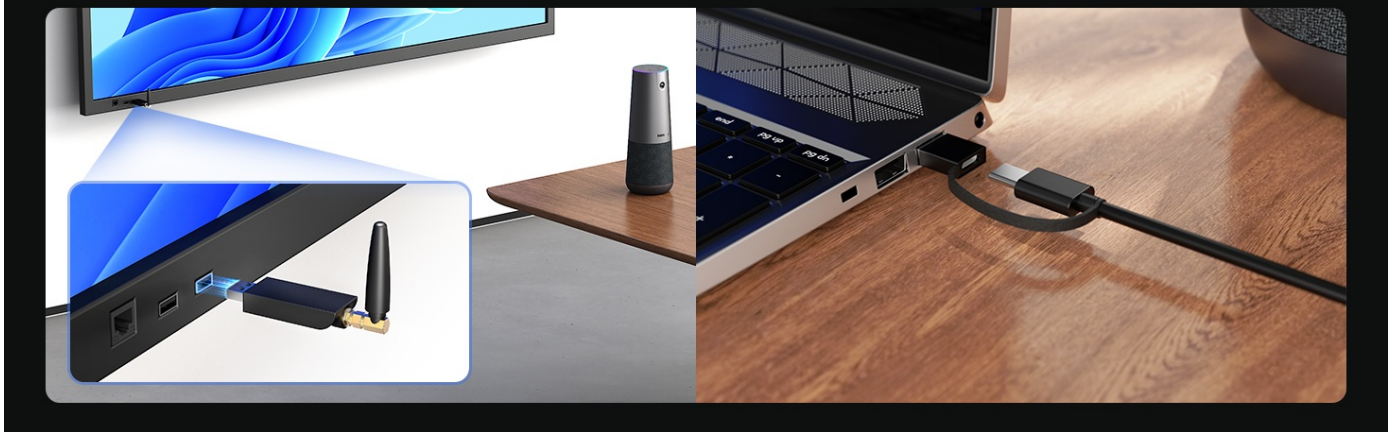

The Nuroom C40 is designed for intuitive operation, primarily through its integrated controls and the included remote control.

4.1 Camera Features

- **4K Ultra HD Resolution:** Equipped with a high-performance CMOS sensor and a 120° ultra-wide-angle lens, the camera captures clear video, covering the entire meeting room.
- **AI Auto-Framing:** The camera automatically detects participants in its field of view and adjusts the framing to keep everyone optimally positioned.
- **5x Digital Zoom:** Use the remote control to digitally zoom in up to 5 times, focusing on specific details or individuals during a meeting.

Nuroom C40 【アップグレード版】

- ・ 外部マイク拡張対応、
最大約16メートル集音範囲に進化
- ・ USBケーブル/ドングル接続
いずれもプラグ&プレイで使用可能

*拡張マイクAM01 & ドングルNA20 別売

Visual comparison demonstrating the superior clarity and detail of 4K Ultra HD resolution provided by the Nuroom C40 compared to a standard webcam.

拡張可能な音声ソリューション 最大2台のAM01拡張マイク（別売）に対応

An illustration of the AI-powered auto-framing technology, showing how the camera detects participants and adjusts the frame to include everyone optimally.

有線・無線の両接続に対応 利用環境に合わせて柔軟に選択可能