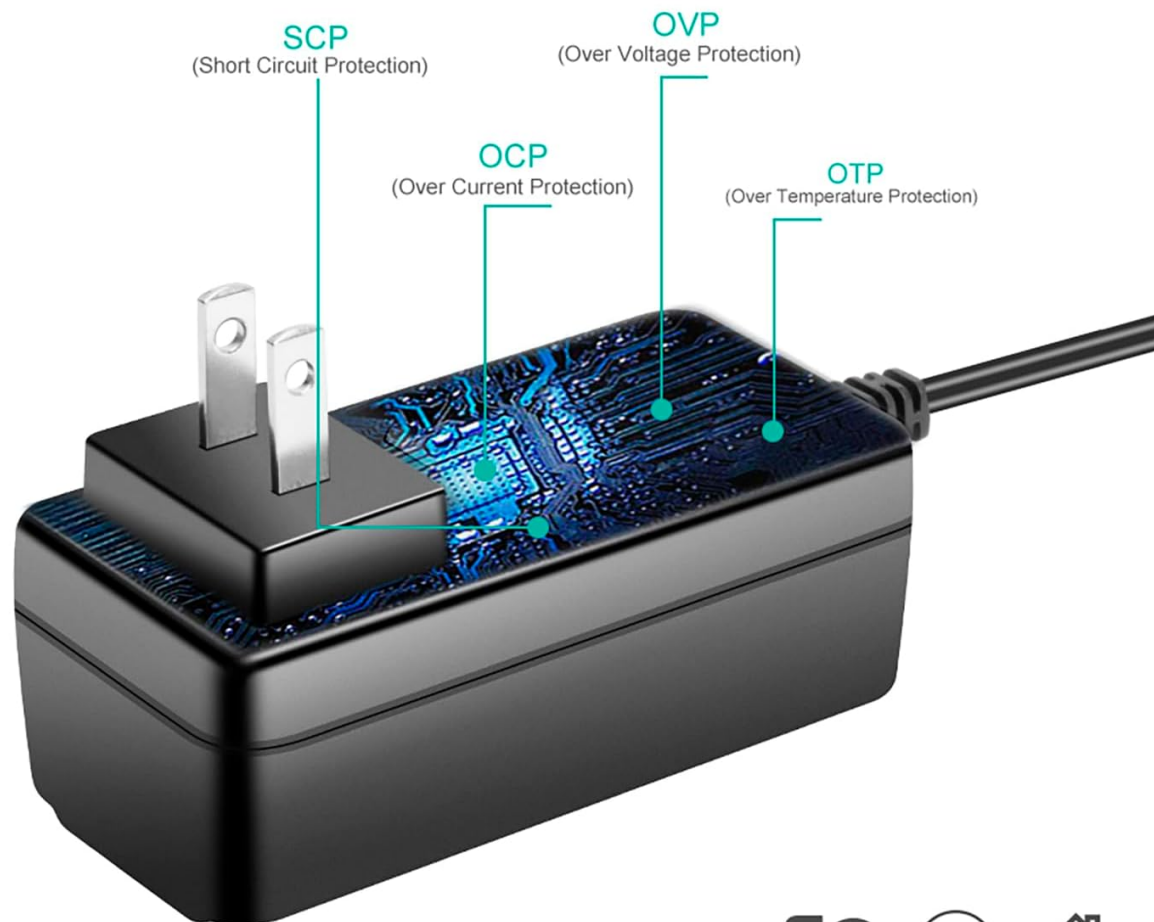

Designed with Safety in mind

Image 2.2: Internal safety protections diagram.

3. COMPATIBILITY

This HKY 12V AC/DC Adapter is compatible with the following AeroGarden models and other devices:

- **AeroGarden Harvest:** Models 100690, 100690-BLK, 100690-GRY, 100690-WHT, 100690-RED.
- **AeroGarden Harvest 360:** Models 100692, 100692-BLK, 100692-WHT, 100692-RED.
- **AeroGarden Harvest Slim:** Models 100694, 100694-BLK, 100694-WHT, 100694-SGE.
- **AeroGarden Harvest Elite:** Models 100691, 100691-PPL, 100691-BSS, 100691-PCP, 100691-PSG.
- **AeroGarden Harvest Elite 360:** Models 100693, 100693-PPL, 100693-BSS, 100693-PCP, 100693-PRE.
- **AeroGarden Harvest Elite Slim:** Models 100695, 100695-PPL, 100695-BSS, 100695-PCP.
- **Gelish 18G Lamp** and **Gelish LED 18G Plus with Comfort Cure**.