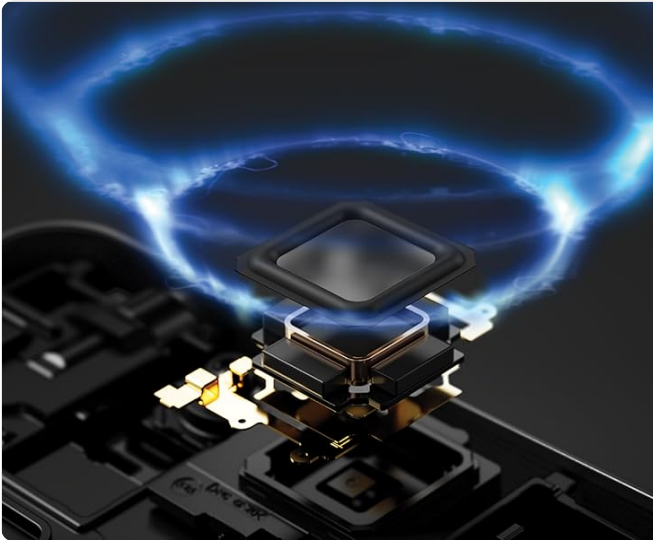

both movies and music.

Clear, powerful sound from built-in stereo speakers

The Xperia 1 V's advanced high-power speaker amplifier improves the breadth and depth of sound, as well as the extension of low and high frequencies, realizing more dynamic and clear sound. So you can enjoy movies and music without the need for dedicated external speakers.

The Xperia 1 V includes a 3.5mm audio jack, engineered with high-grade materials for a high-fidelity wired listening experience.

Gaming Features

The Xperia 1 V is designed for an enhanced gaming experience with features like a 240Hz Touch scanning rate for precise control and a customizable Game enhancer.

- **Accuracy:** The 240Hz Touch scanning rate ensures actions happen exactly as intended, with Fast Touch response recognizing your touch at the precise moment.
- **Game Enhancer:** Customizable features and settings give you a competitive edge.
- **Live Stream & Record:** Useful features for customizing your stream, chatting with viewers, and more.