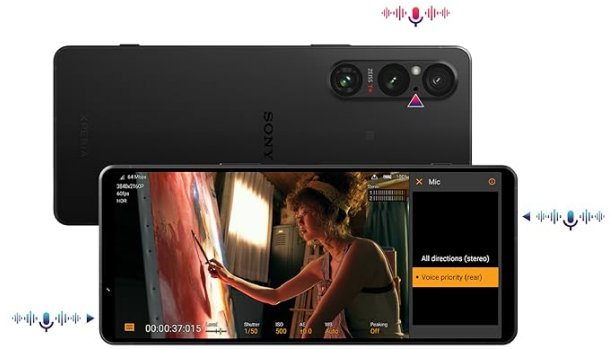

* This feature is available for the 24mm lens and 85-125mm lens.

Easy live streaming is possible with your Alpha camera by using the Xperia 1 V as an external monitor with a 5G connection.

Easy live streaming with you Alpha camera

You can use the External monitor feature on your Xperia 1 V and a 5G connection* to stream live YouTube or RTPM from your Alpha camera.**

*5G dependent on market availability, compatible equipment and network.
**Please use this feature by following the terms of use and the requirements related to live streaming determined by the live streaming service you use. Depending on the live streaming service you use, the conditions and specifications for live streaming may be added to or changed unexpectedly. Live streaming restrictions may apply. Endurance mode raises heat mitigation level, which may cause the device to become hot. Camera endurance mode only works connected to Bluetooth shooting grip GP-VPT2BT or Remote Commander RMT-P1BT (sold separately and availability may vary).

Record speech more clearly with the Xperia 1 V's extra Voice priority microphone and industry-leading Intelligent wind filter technology.

Record speech more clearly

Along with stereo microphones for recording surrounding sound, the Xperia 1 V has an extra Voice priority microphone, enabling you to record speech clearly while other sounds remain in the background. It also features the Intelligent wind filter, our industry leading audio separation technology to filter wind noise.

The Xperia 1 V offers enhanced external monitor functions, including Peaking, Zebra Pattern, and backup recording, making its functionality comparable to professional monitors.

Enhanced external monitor functions*