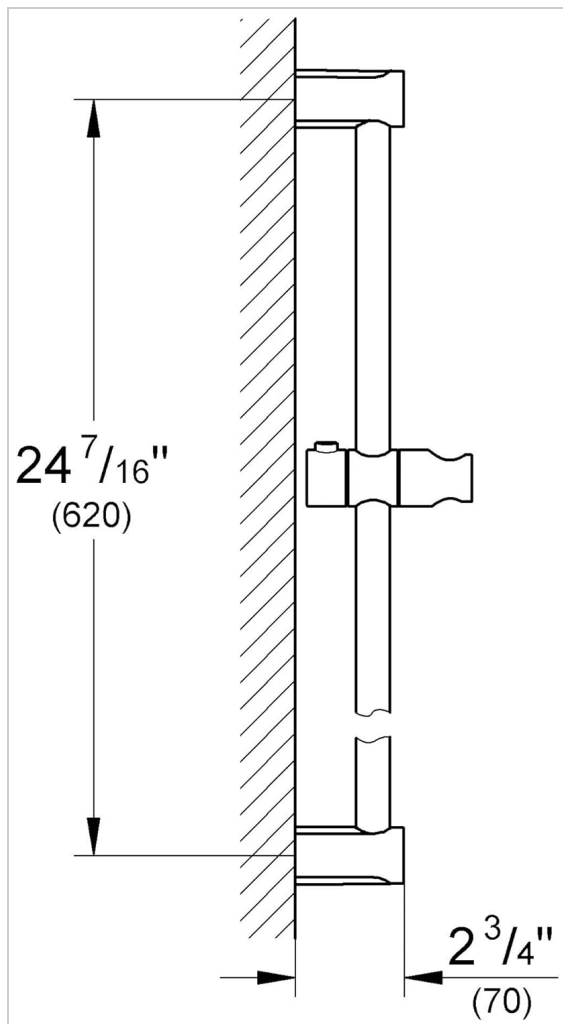

Figure 1: Dimensions of the Grohe Tempesta 250 Rain Shower Head. This image shows the width of the shower head as 9 13/16 inches (250mm) and the depth as 2 3/16 inches (55mm).

Figure 2: Dimensions of the Grohe Rainshower 15 inch Shower Arm. This image illustrates the length of the shower arm as 14 15/16 inches (380mm).

Figure 3: Dimensions of the Grohe Cosmopolitan

Pressure Balance Valve Trim. This image displays the width of the trim as 7 7/8 inches (198mm) and the height as 9 1/4 inches (234mm).

Figure 4: Dimensions of the GrohSafe 3.0 Pressure Balance Rough Valve. This image shows the width as 4 27/32 inches (123mm), depth as 3 3/4 inches (95mm), and height as 9 1/4 inches (234mm).

Figure 5: Dimensions of the Grohe Tempesta Cosmopolitan 100 Hand Shower. This image indicates a height of 6 1/16 inches (154mm) and a face width of 3 15/16 inches (100mm).

Figure 6: Dimensions of the Grohe Tempesta Cosmopolitan 24 inch Shower Bar. This image shows the mounting distance of 24 7/16 inches (620mm) and a depth from the wall of 2 3/4 inches (70mm).

For persistent issues, contact GROHE customer support or a certified plumber.

Specifications

Feature	Detail
Brand	GROHE
Model Number	29428000
Color	StarLight Chrome
Material	Metal, Plastic, Zinc (Handle Material: Ceramic)
Finish Type	GROHE CHROME
Number of Handles	2
Item Weight	19.25 pounds
Product Dimensions	19.88 x 9.84 x 5.53 inches
Mounting Type	Wall Mount
Head Size	10 inches
Style	Modern
Installation Method	Wall Mount