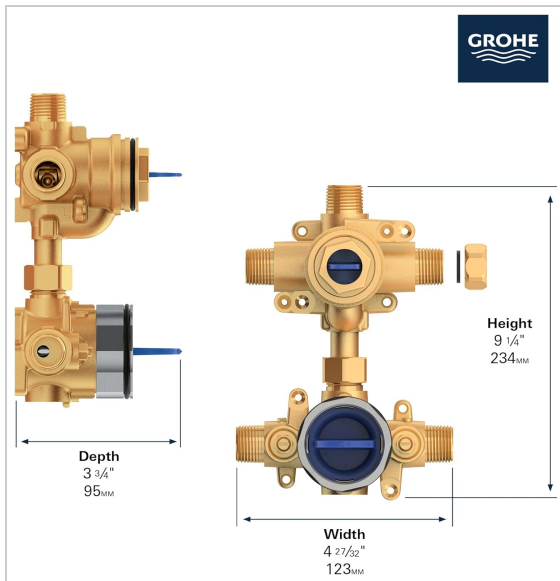

Figure 1: Dimensions of the Grohe Tempesta 250 Rain Shower Head. This image shows the width of the shower head as 9 13/16 inches (250mm) and the depth as 2 3/16 inches (55mm).

Figure 2: Dimensions of the Grohe Rainshower 15 inch Shower Arm. This image illustrates the length of the shower arm as 14 15/16 inches (380mm).

Figure 3: Dimensions of the Grohe Cosmopolitan

Pressure Balance Valve Trim. This image displays the width of the trim as 7 7/8 inches (198mm) and the height as 9 1/4 inches (234mm).

Figure 4: Dimensions of the GrohSafe 3.0 Pressure Balance Rough Valve. This image shows the width as 4 27/32 inches (123mm), depth as 3 3/4 inches (95mm), and height as 9 1/4 inches (234mm).

Operating Instructions

The GROHE Cosmopolitan shower system features intuitive controls for a personalized showering experience.

1. **Water Flow Control:** The top lever on the pressure balance valve trim controls the water flow, turning the system on and off.
2. **Temperature Adjustment:** The bottom lever on the pressure balance valve trim allows you to adjust the water temperature. Rotate the lever to achieve your desired warmth.
3. **Diverter Function:** The integrated 2-way diverter in the valve trim allows you to switch water flow between the main rain shower head and the hand shower. Rotate the diverter to select your preferred water outlet.
4. **Hand Shower Operation:** The Tempesta Cosmopolitan 100 hand shower offers two spray patterns (Rain and Jet). Adjust the spray by rotating the shower head or pressing a button, depending on the specific model variant. The hand shower can be removed from its holder on the shower bar for flexible use.