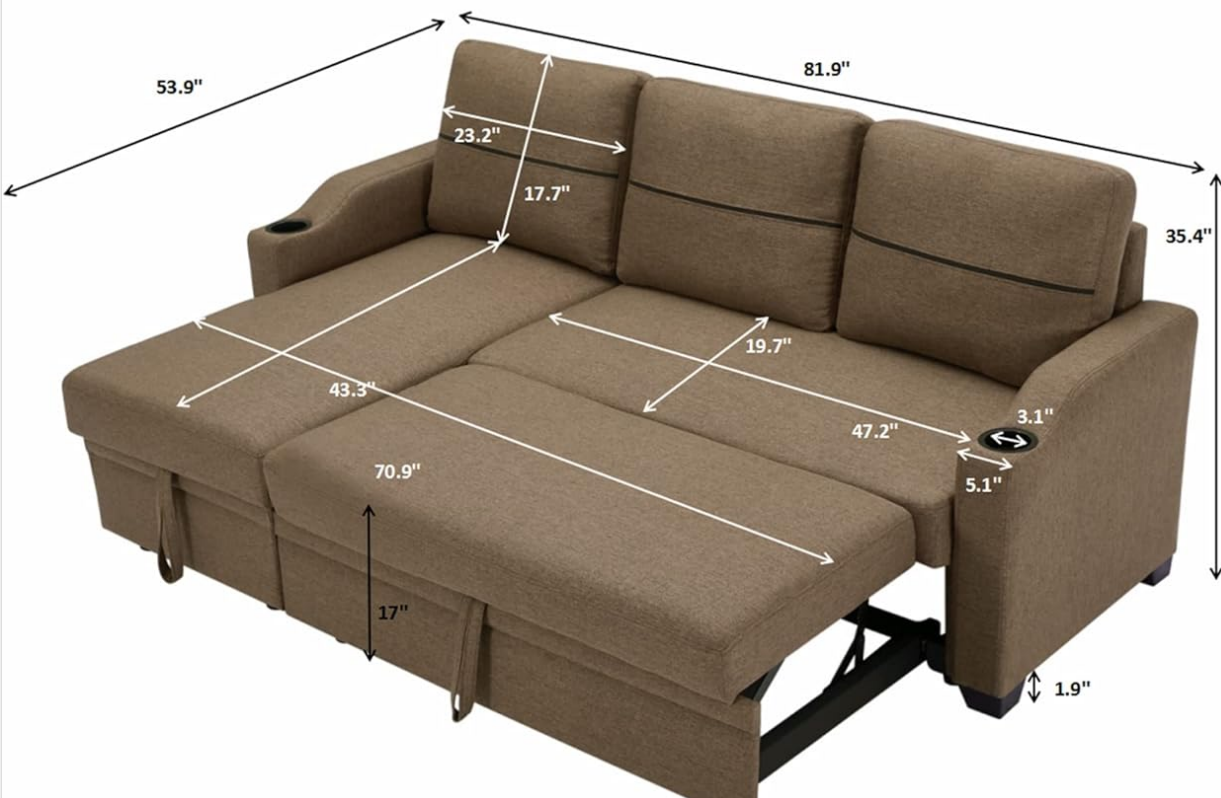

Image: Sofa dimensions in sectional and sleeper configurations.

## 8. SPECIFICATIONS

Key specifications for the Ucloveria Reversible Sectional Sleeper Sofa Couch:

Feature	Detail
Brand	Ucloveria
Model Number (ASIN)	B0C3M52RNK
UPC	652726562227
Type	Sectional, Sleeper Sofa
Color	Brown
Upholstery Fabric Type	Linen
Style Name	Mid-Century Modern
Shape	L-Shape
Special Features	Reversible Chaise, Sleeper Bed, Storage, Two Cup Holders
Overall Item Height	35.4 inches
Seat Height	17.3 inches
Seat Depth	20 inches
Room Type	Bedroom, Living Room