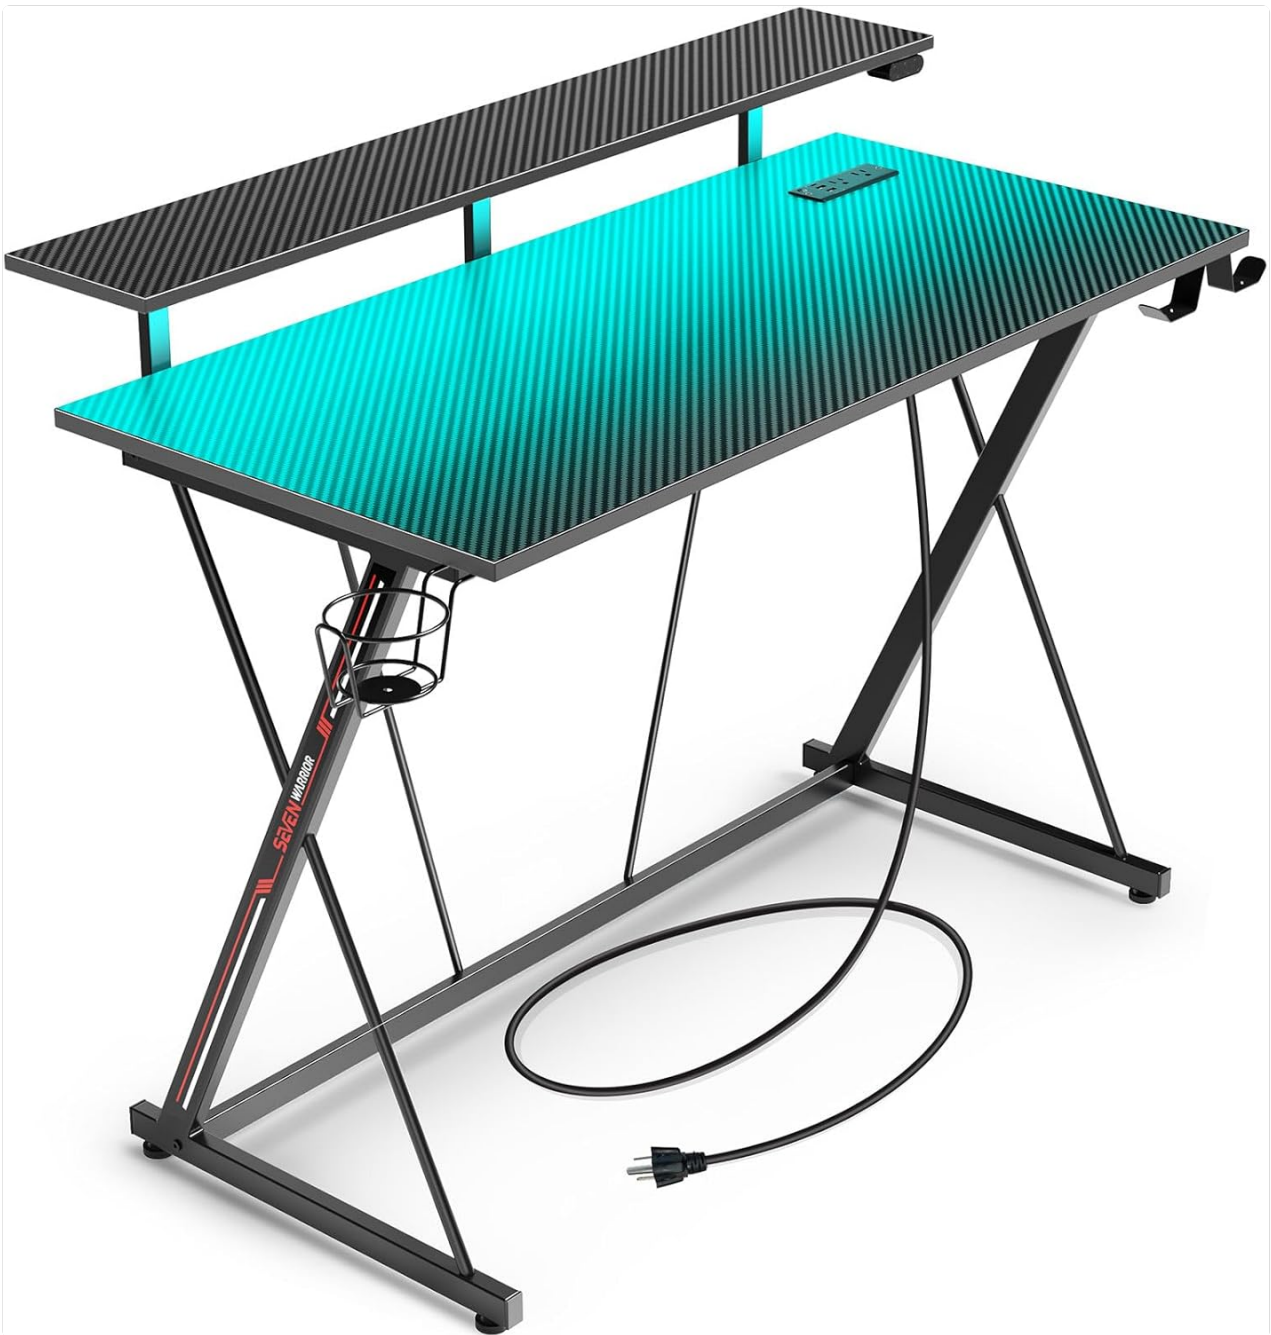

## SEVEN WARRIOR `hq-dnzh008-01`

*Image: The SEVEN WARRIOR Gaming Desk with its integrated LED lighting activated, showcasing its modern design.*

### 3. PRODUCT FEATURES

The SEVEN WARRIOR Gaming Desk is equipped with several features designed to enhance your gaming and work experience:

- **Powerful Charging Station:** Includes a built-in power strip with 2 AC Outlets, 2 USB Ports, and 1 Type-C Port for convenient charging of up to 5 devices.
- **Cool & Smart LED Lights:** RGB LED light system controllable via APP, offering 12 modes and over 60,000 colors. Features a memory function to retain the last mode.
- **User-Friendly Design:** Full monitor stand provides additional space and promotes better posture. Integrated cup holder and headphone hook keep essentials within reach.
- **Ample Gaming Desktop & Leg Room:** 39.4" x 19.7" desk surface accommodates dual monitors and mechanical keyboards. Height of 29" ensures comfortable leg room.
- **More Stability & Sturdy:** Heavy-duty Z-shaped legs and high-quality metal frame provide superior stability and strong load-bearing capacity. Adjustable leg pads ensure stability on uneven ground.

Image: A user seated at the desk, highlighting the ergonomic monitor stand that helps maintain proper posture.