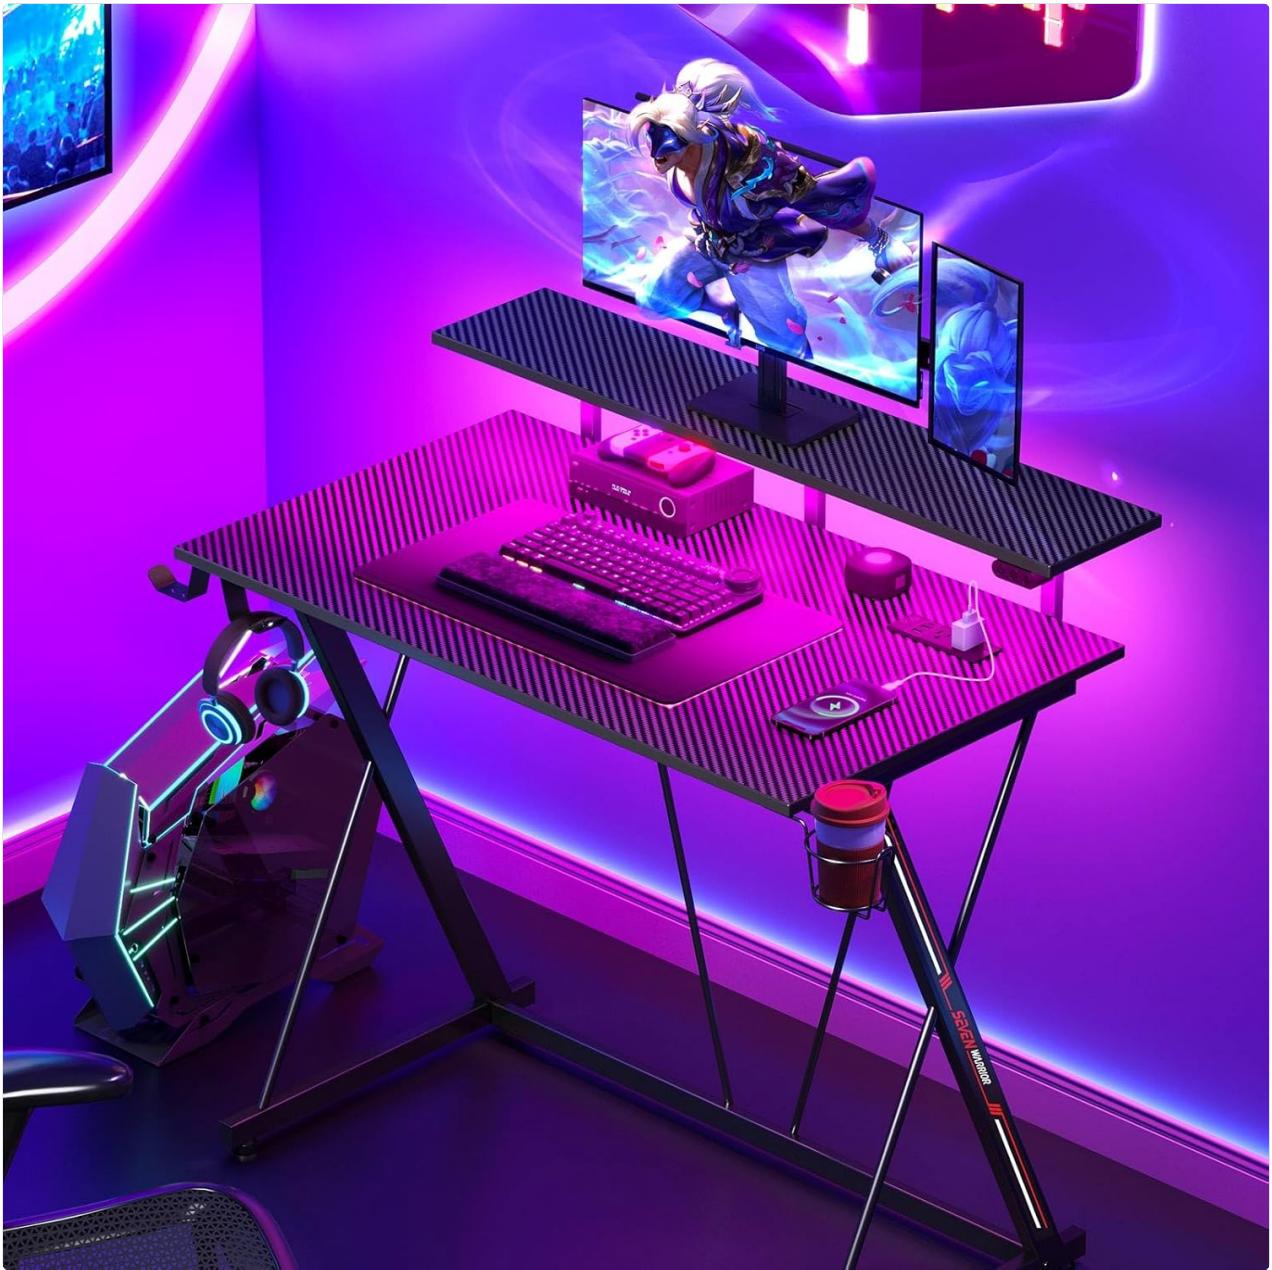

Image: The gaming desk illuminated with vibrant purple LED lights, creating an immersive gaming atmosphere.