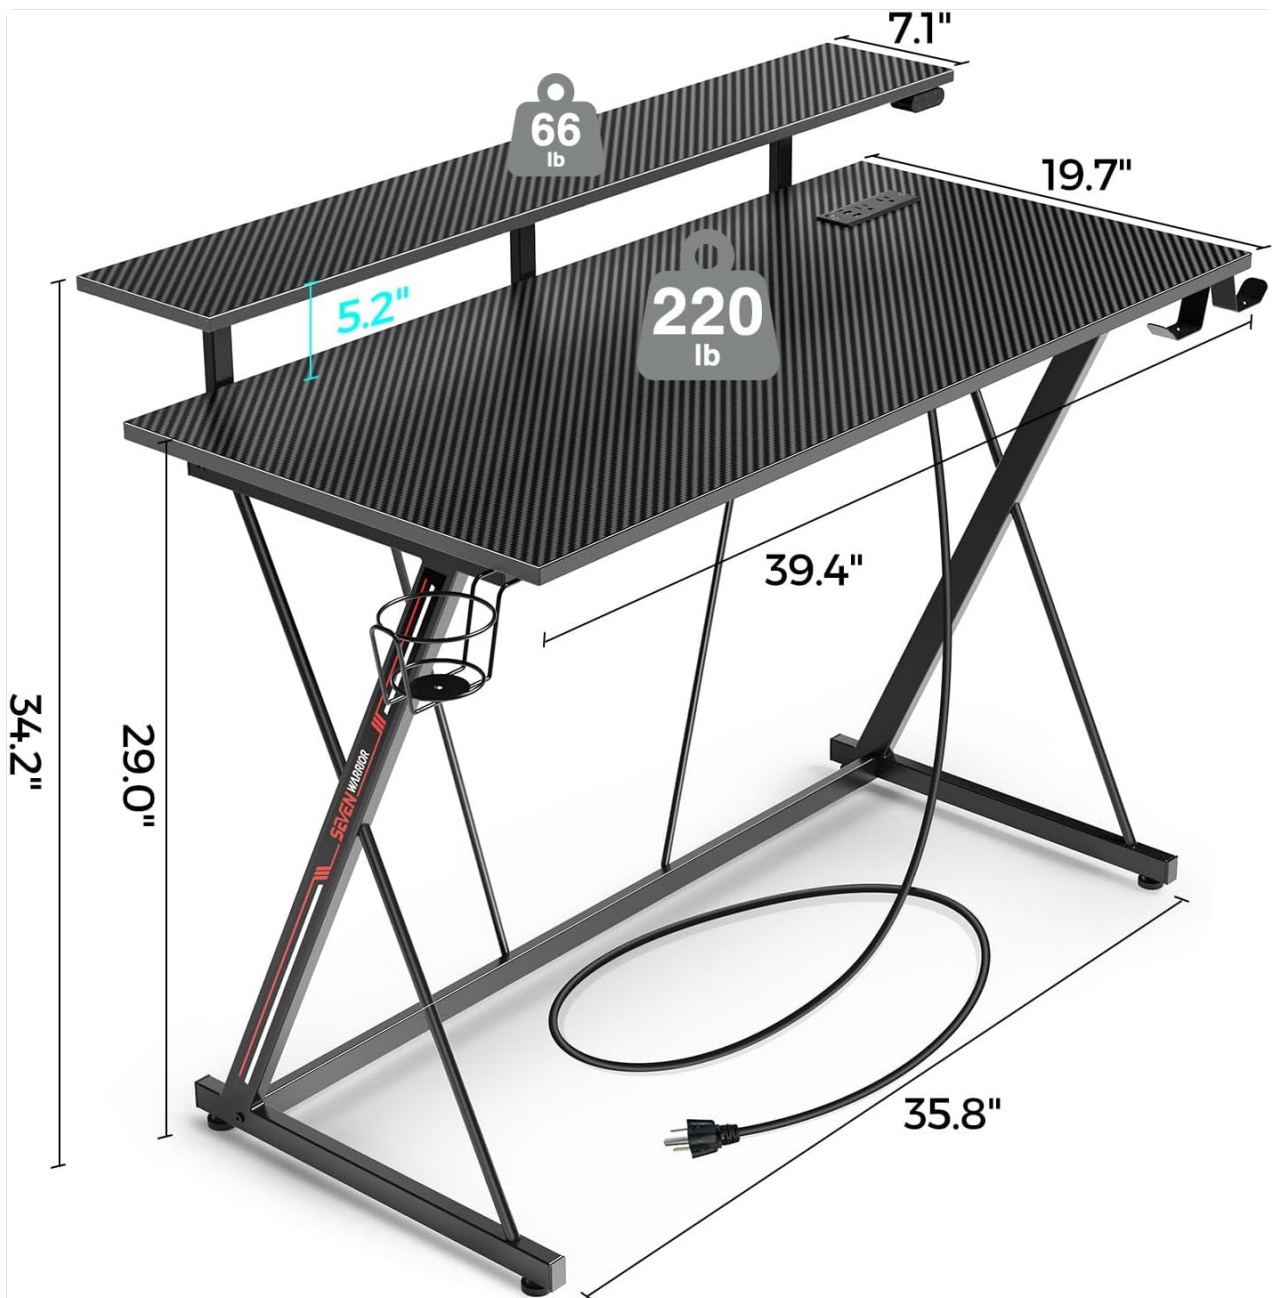

5. **Install Accessories:** Mount the cup holder and headphone hook to the desired locations on the desk.
6. **Connect Power Strip:** Integrate the built-in power strip into its designated slot and connect its power cable.
7. **Final Tightening:** Once all parts are in place and aligned, fully tighten all screws.
8. **Adjust Leveling Feet:** Adjust the leg pads at the bottom of the desk to ensure stability on uneven floors.

Image: Detailed dimensions and weight capacities of the SEVEN WARRIOR Gaming Desk, including the monitor shelf.

5. OPERATING INSTRUCTIONS

LED Lights Operation:

The RGB LED lights can be controlled via a dedicated mobile application. Follow these steps:

1. **Download APP:** Scan the QR code in the included LED light manual or search for the specified app in